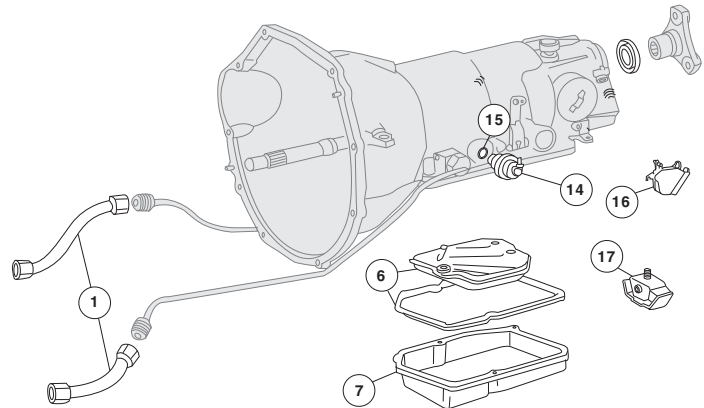

1. 27-013 Transmission Cooling Hose Straight
Hose, 16 Inches In Length **16.99 ea.**
1. 27-025 Transmission Cooling Hose
Straight Hose
12.5 Inches In Length **15.99 ea.**
1. 27-030 Transmission Cooling Hose
90° Curved Hose, 10 Inches In Length
16.99 ea.
1. 27-031 Transmission Cooling Hose
90° Curved Hose, 12.5 Inches In Length
15.99 ea.