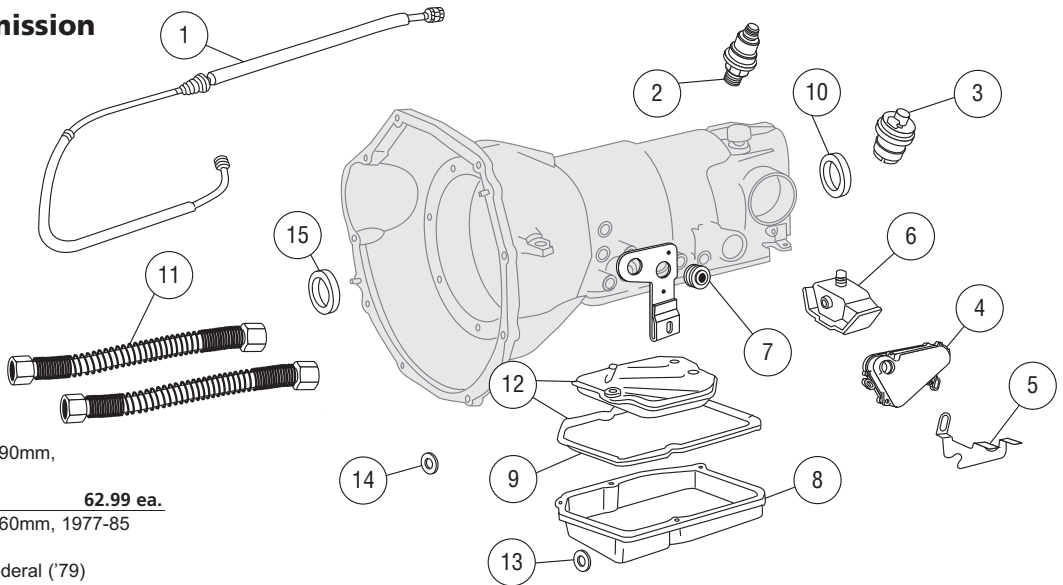

1. **54-018** Speedo Cable, 1460mm, 1977-85
  All Turbo Models **48.99 ea.**
2. **27-034** Modulator Valve (White), 1977-85
  All Gas Models **68.99 ea.**
2. **27-029** Modulator Valve (Red), 1977-85
  240D From Trans 722.117# 030016
  All 300 Nonturbo Models From Trans 722.118#
  086899 **81.99 ea.**
3. **27-016** Modulator Valve (Green), 1977-85
  All 300 Turbo Models With Trans 722.3
  (Federal) **41.99 ea.**
3. **27-041** Modulator Valve (Black), 1977-85
  All 300 Turbo Models With Trans 722.4
  (California) **39.99 ea.**

1977-85 Continued On Next Page