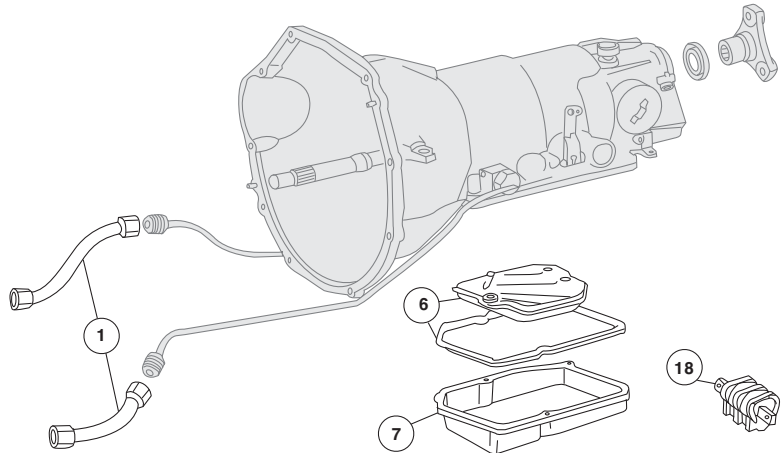

Transmission 1998-02

1. **27-083** Transmission Cooling Hose, 1998-02
  Right CLK320 Coupe & Cabrio **59.99 ea.**
1. **27-032** Transmission Cooling Hose, 1998-02
  Left CLK320 Coupe & Cabrio **18.99 ea.**
1. **27-025** Transmission Cooling Hose, 1998-02
  Left Or Right, CLK430 Coupe & Cabrio
  Left Or Right, CLK55 Coupe & Cabrio
  15.99 ea.
6. **27-077K** Transmission Filter Kit, 1998-02
  All Models **17.99 ea.**
7. **27-081** Transmission Oil Pan, 1998-02
  All Models **95.99 ea.**
18. **24-082** Transmission Mount, 1998-02
  All Models **14.99 ea.**