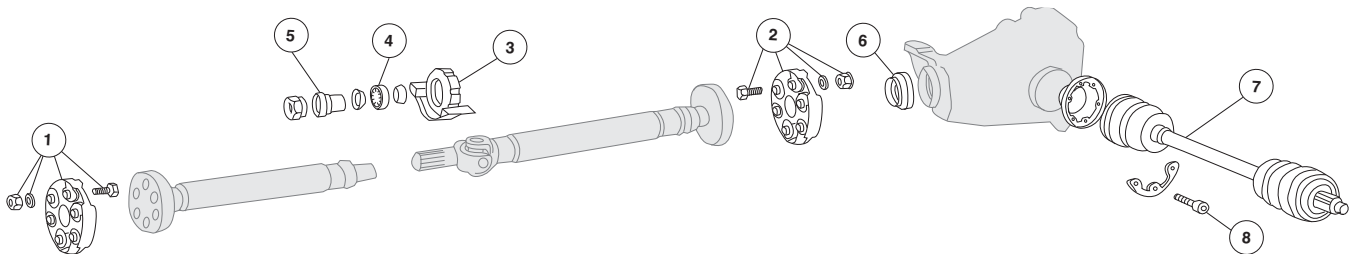

Drive Train 1986-95

1. 41-020 Flex Disc, Front Or Rear, All Diesel Models '87 To '89 60.99 ea. 1. 41-008 Front Flex Disc, All Diesels From '90 All Gasoline Models Thru '89 300E 2.6 Up To Vin# B540393 (Mid '91) 77.35 ea. 1. 41-040 Flex Disc, Front Or Rear, All V-8 68.99 ea. 1. 41-030 Flex Disc, Front 300E '90 To '92 300E 2.6 Trom Vin# B540394; 300TE '90-92 89.99 ea. 1. 41-041 Flex Disc, Front Or Rear 300E, TE From '93; Coupes & Convertibles '90-'93 60.99 ea. 2. 41-016 Rear Flex Disc 260E, 300E 2.6, 300E/300TE To '92, All Diesels '90 - On 37.99 ea.	2. 41-011 Rear Flex Disc, All 4Matic 37.99 ea. 3. 41-028 Drive Shaft Center Support 260E, 300E 2.6 '90 To '93 12.99 ea. 3. 41-029 Drive Shaft Center Support All Models Except 260E, 300E 2.6 & V-8 13.99 ea. 3. 41-042 Drive Shaft Center Support, All V-8 19.99 ea. 4. 41-015 Drive Shaft Support Bearing 260E, 300E 2.6 10.99 ea. 4. 41-018 Drive Shaft Support Bearing All Models Except 300E 2.6, 260E 8.99 ea. 5. 41-005 Bearing Dust Cover All Except 300E 2.6, 260E 5.99 ea. 5. 41-018 Bearing Dust Cover, 300E 2.6, 260E 9.99 ea. 6. 35-026 Pinion Seal 9.99 ea.	7. 35-023 Axle Shaft, W/O ASR, Rebuilt 260E, 300E 2.6; 300E, CE Up To '89, TE Up To '92 399.99 ea. 7. 35-068 Axle Shaft, W/O ASR 300E, TE From '93; All Coupes From '90 1119.99 ea. 7. 35-069 Axle Shaft, With ASR, With ASD 1) 35-030 Req, All Models Except V-8; All 4Matic 1119.99 ea. 7. 35-070 Axle Shaft, Without ASR 400E/E420 1119.99 ea. 8. 35-025 Axle Shaft Bolt (6 Required Per Axle) 4.99 ea.