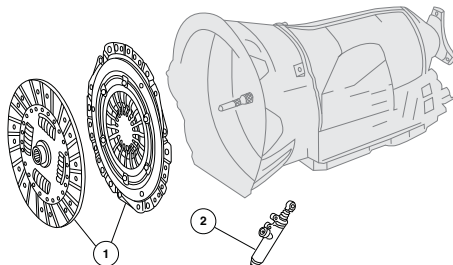

Manual Transmission 2001-07

1. **29-033** Clutch/Pressure Plate, 2001-07
  C230K Coupe '02 Only **599.99 ea.**
1. **29-034** Clutch/Pressure Plate, 2001-07
  C230K Coupe '03 To VIN# A476467
  599.99 ea.
1. **29-029** Clutch/Pressure Plate, 2001-07
  C230K Coupe From VIN# A476468 To
  A634008;
  C240 Sedan & Wagon **599.99 ea.**
1. **29-029** Clutch/Pressure Plate, 2001-07
  C230K Sedan To VIN# A634008, F539249,
  R139447 **599.99 ea.**

Automatic Transmission 2001-07