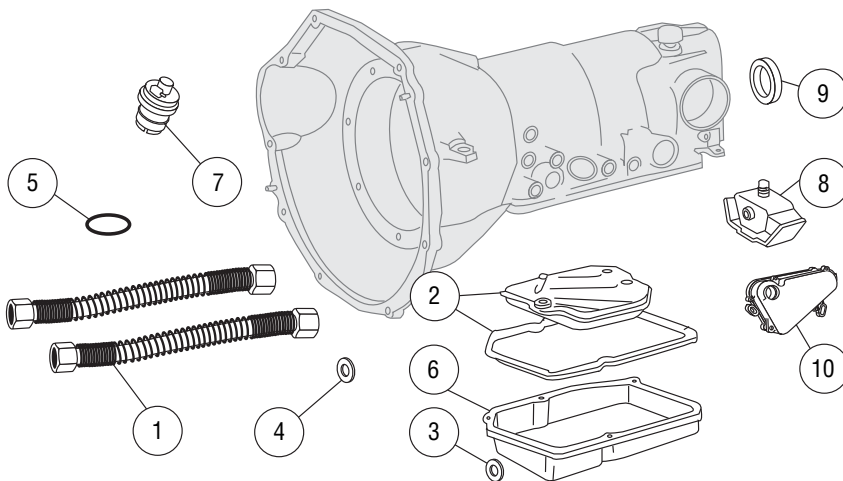

Transmission 1981-91

1. 27-010 Transmission Cooling Hose, 1981-91 300SD L/R; 420SEL L/R 300SDL L/R; 500SEL, SEC L/R 350SD, SDL L/R; 560SEL, SEC L/R 380SE, SEL, SEC L/R 13.99 ea. 1. 27-025 Transmission Cooling Hose, 1981-91 300SE, SEL, Left 15.99 ea. 1. 27-030 Transmission Cooling Hose, 1981-91, 300SE, SEL '88, Right 16.99 ea. 1. 27-031 Transmission Cooling Hose, 1981-91, 300SE, SEL '89-'91, Right 15.99 ea. 2. 27-004K Transmission Filter Kit, 1981-91 All Models Except 300SD '85 Calif. 13.99 ea. 2. 27-011K Transmission Filter Kit, 1981-91 300SD '85 Calif. 13.99 ea. 3. 98-064 Drain Plug Seal, 1981-91 1.99 ea. 4. 98-075 Seal Ring, 1981-91 At Torque Converter & Drain Plug 1.99 ea. 5. 01-218 Rubber O-Ring, 1981-91 Bottom Of Oil Filler Tube 1.99 ea. 6. 27-024 Transmission Oil Pan, 1981-91 All Models Except 300SD '85 Calif. 58.99 ea.	6. 27-017 Trans, Oil Pan, 1981-91, 300SD '85 CA 97.99 ea. 7. 27-016 Modulator Valve, 1981-91, Green 300SD Federal; 420SEL To '88 41.99 ea. 7. 27-041 Modulator Valve, 1981-91, Black 300SD, '85 Calif.; 420SEL From '89 300SDL; 560SEL, SEC From '89 300SE, SEL 39.99 ea. 7. 27-015 Modulator Valve, 1981-91, Red 350SD, SDL; 560SEL, SEC To '88 380 SE, SEL, SEC 41.99 ea. 7. 27-042 Modulator Valve, 1981-91, White 500SEL, SEC 54.99 ea. 8. 24-001 Rear Transmission Mount, 1981-91 300SD; All V8 Models 14.99 ea.	8. 24-061 Rear Trans Mount, 1981-91, 300SE, SEL 17.99 ea. 8. 24-047 Rear Transmission Mount, 1981-91 All Diesel Models From '86 14.99 ea. 9. 27-022 Transmission Rear Seal, 1981-91, All 5.99 ea. 10. 54-030 Neutral Safety Switch, 1981-91 All Models Except: 500SEL, SEC & '85 300SD Calif. 69.99 ea. 10. 54-595 Neutral Safety Switch, 1981-91 300SD Calif. '85 66.99 ea. 10. 54-326 Neutral Safety Switch, 1981-91 500SEL, SEC 141.99 ea.