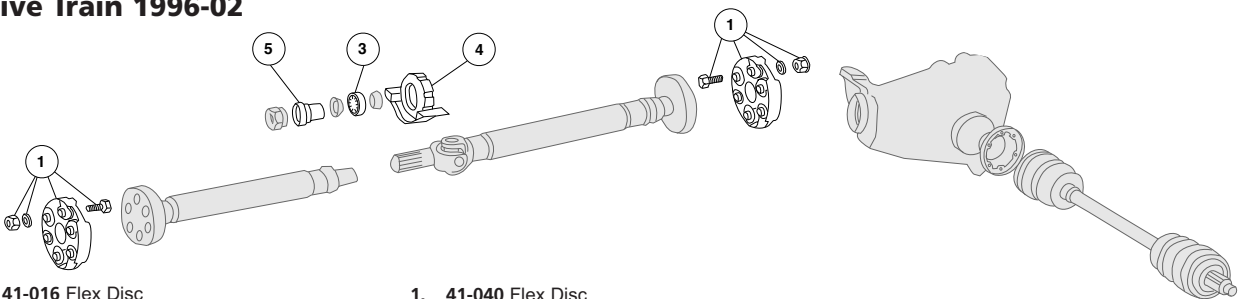

Drive Train 1996-02

1. **41-016** Flex Disc '96 E300D Front Or Rear **37.99 ea.**
1. **41-031** Flex Disc '97 E300D Front **147.99 ea.**
1. **41-016** Flex Disc '97 E300D Rear **37.99 ea.**
1. **41-032** Flex Disc E300D Turbo Front Or Rear **102.99 ea.**
1. **41-041** Flex Disc '96-'97 E320 Front Or Rear **60.99 ea.**
1. **41-032** Flex Disc E420, E430 Front Or Rear (No 4Matic) **102.99 ea.**
1. **41-017** Flex Disc E430 4Matic Front Or Rear **59.99 ea.**
1. **41-040** Flex Disc E55 Front Or Rear **68.99 ea.**
1. **41-017** Flex Disc, Sedan Or Wagon E320, '98-'02 **59.99 ea.**
1. **41-016** Flex Disc, Sedan Or Wagon E320 4Matic Front **37.99 ea.**
1. **41-041** Flex Disc, Sedan Or Wagon E320 4Matic Rear **60.99 ea.**
3. **41-006** Bearing All Models Except '98-'99 4Matic **8.99 ea.**
3. **41-015** Bearing, '98-'99 4Matic **10.99 ea.**
4. **41-033** Driveshaft Support E320, '96-'97 (No 4Matic) All Diesels **48.99 ea.**
4. **41-035** Driveshaft Support E420 **85.99 ea.**
4. **41-034** Driveshaft Support E320, '98-'02 (No 4Matic) E430, E430 4Matic, E55 **81.99 ea.**
4. **41-036** Driveshaft Support E320 4Matic, '98-'99 **99.99 ea.**
4. **41-037** Driveshaft Support E320 4Matic, '00-'02 **99.99 ea.**
5. **41-005** Dust Cover All Models Except E320 4Matic **5.99 ea.**
5. **41-038** Dust Cover E320 4Matic, Sedan & Wagon **9.99 ea.**