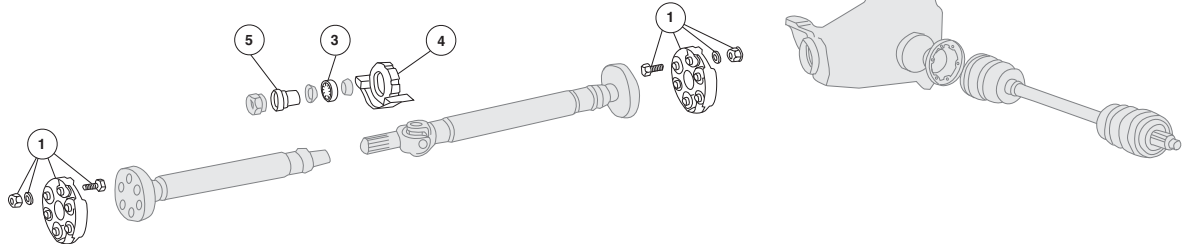

Drive Train 1998-02

1. **41-041** Flex Disc, Front Or Rear, 1998-02
  CLK320 Coupe Or Cabrio **60.99 ea.**
1. **41-032** Flex Disc, Front Or Rear, 1998-02
  CLK430 Coupe Or Cabrio **102.99 ea.**
1. **41-040** Flex Disc, Front Or Rear, 1998-02
  CLK55 Coupe Or Cabrio **68.99 ea.**
3. **41-006** Bearing, 1998-02
  All Models **8.99 ea.**
4. **41-039** Driveshaft Support, 1998-02
  All Models **18.99 ea.**
5. **41-005** Dust Cover, 1998-02
  All Models **5.99 ea.**