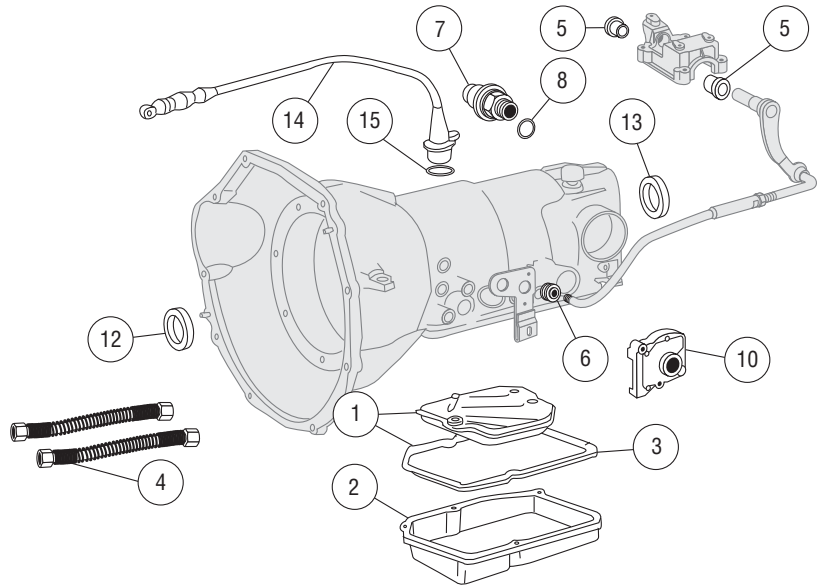

- 10. **27-011** Neutral Safety Switch, 1972-89
450SL From Transmission# 026591
450SLC From Transmission# 026591 **87.99 ea.**
- 10. **54-030** Neutral Safety Switch, 1972-89
All Models From '81 **69.99 ea.**
- 12. **27-009** Transmission Seal, Front, 1972-89
All Models To '80 **4.99 ea.**
- 12. **27-019** Transmission Seal, Front, 1972-89
All Models From '81 **10.99 ea.**
- 13. **27-038** Transmission Seal, Rear, 1972-89
450SL To Transmission# 131148
450SLC To Transmission# 131148 **3.99 ea.**
- 13. **27-022** Transmission Seal, Rear, 1972-89
450SL From Transmission# 131149
450SLC From Transmission# 131149
380SL, SLC
560SL **5.99 ea.**