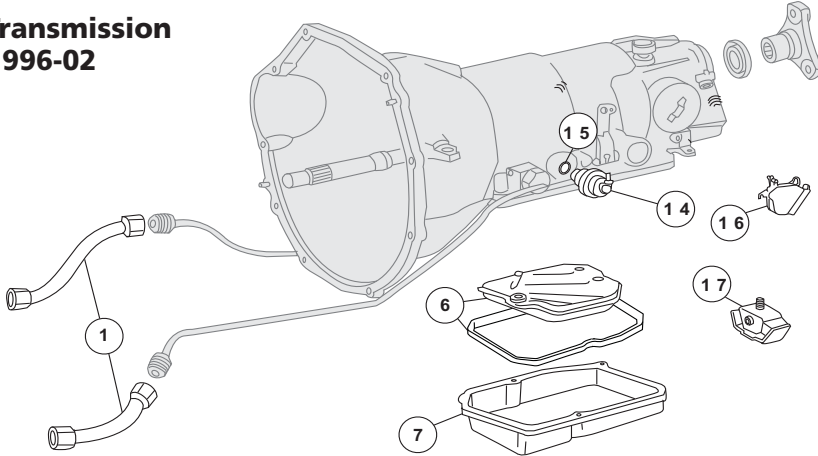

Transmission & Drive Train

1996-02 E300D / E300D Turbo, E320, E420, E430, E55

210 Chassis

Transmission 1996-02

Transmission ID Guide For E Class

MODEL	YEAR	TRANS
E300D	1996	722.438,600
E300D	1997	722.600
E300D-TURBO	'98-'99	722.608
E320	1996	722.329,605
E320	1997	722.605
E320 WAGON	'98-'02	722.607
E320	'98-'02	722.607
E420	1997	722.625
E430	'98-'02	722.669
E55	2000-02	722.636

1. **27-013** Transmission Cooling Hose, 1996-02 Straight Hose
  16 Inches In Length **16.99 ea.**
1. **27-025** Transmission Cooling Hose, 1996-02 Straight Hose
  12.5 Inches In Length **15.99 ea.**
1. **27-030** Transmission Cooling Hose, 1996-02 90° Curved Hose
  10 Inches In Length **16.99 ea.**
1. **27-031** Transmission Cooling Hose, 1996-02 90° Curved Hose
  12.5 Inches In Length **15.99 ea.**
1. **27-032** Transmission Cooling Hose, 1996-02 90° Curved Hose
  16 Inches In Length **18.99 ea.**
6. **27-004K** Transmission Filter Kit, 1996-02 For Trans 722.329 **13.99 ea.**
6. **27-011K** Transmission Filter Kit, 1996-02 For Trans 722.438 **13.99 ea.**
6. **27-077K** Transmission Filter Kit, 1996-02 All Models From '96-'99 (6 Series Trans) **17.99 ea.**
7. **27-017** Transmission Oil Pan, 1996-02 All 3 & All 4 Series Trans. **97.99 ea.**
7. **27-081** Transmission Oil Pan, 1996-02 All 6 Series Trans **95.99 ea.**
14. **27-041** Vacuum Modulator, Black, 1996-02 722.329 **39.99 ea.**
14. **27-016** Vacuum Modulator, Green, 1996-02 722.438 **41.99 ea.**
15. **27-028** Modulator O-Ring, 1996-02 All Models With Automatic Transmission **1.99 ea.**
16. **54-030** Neutral Safety Switch, 1996-02 722.329 **69.99 ea.**
16. **54-595** Neutral Safety Switch, 1996-02 722.438 **66.99 ea.**
17. **24-088** Trans Mount, E300D '96 **31.99 ea.**
17. **24-082** Trans Mount, E300D '97 **14.99 ea.**
17. **24-073** Trans Mount, E300D Turbo, 1996-02 **35.99 ea.**
17. **24-088** Trans Mount, E320 '96 **31.99 ea.**
17. **24-082** Trans Mount, 1996-02, E320, E420 '97 Up To VIN# A 313878 All Wagons '98-'02 **14.99 ea.**
17. **24-073** Trans Mount, 1996-02, E320, E420 VIN# A 313879 To End Of '97 **35.99 ea.**
17. **24-088** Trans Mount, E320 '98-'02 **31.99 ea.**
17. **24-082** Trans Mount, 1996-02, E430, E55 **14.99 ea.**
17. **24-074** Trans Mount, 1996-02, All 4Matic **69.99 ea.**

1996-02 E300D / E300D Turbo, E320, E420, E430, E55

210 Chassis