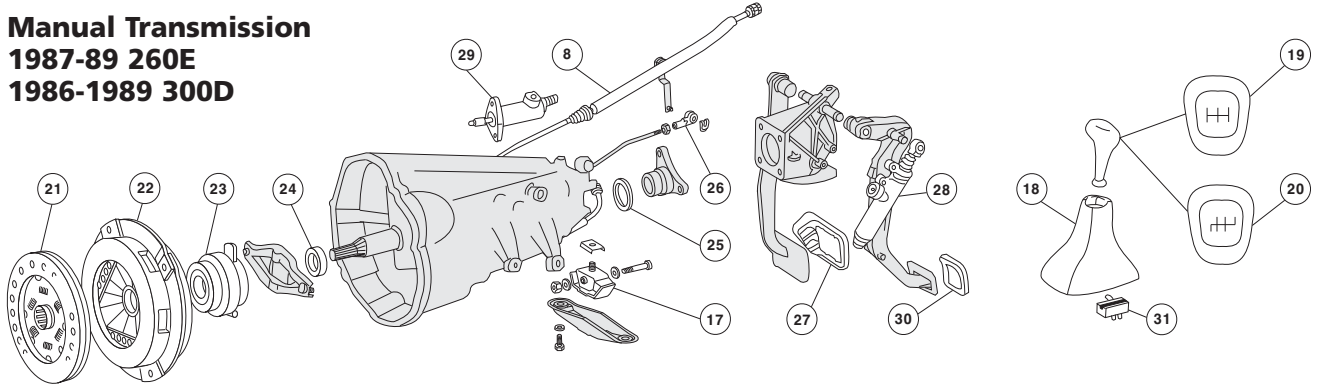

1986-95 260E / 300E2.6, 300D2.5, 300E2.8, 300E / E320, 300CE, 300TD, 300TE, 400E / E420, 500E / E500, E300D 124 Chassis

Manual Transmission 1987-89 260E 1986-1989 300D

18. 26-011 Shift Boot, Vinyl, 1986-95 All Sedans With Manual Transmission 19.99 ea. 19. 26-004 Shift Knob, 1986-95 All Sedans With Manual Tran To VIN# A658915 52.99 ea. 20. 26-003 Shift Knob, 1986-95 All Sedans With Manual Tran From VIN# A658916 67.99 ea. 21. 29-014 Clutch Disc, 1986-95 260E With Manual Transmission 154.99 ea. 21. 29-019 Clutch Disc, 1986-95 300E With Manual Transmission 414.99 ea. 22. 29-016 Pressure Plate, 1986-95 260E With Manual Transmission 139.99 ea.	22. 26-012 Pressure Plate, 1986-95 300E With Manual Transmission 219.99 ea. 23. 29-018 Clutch Release Bearing, 1986-95 All Sedans With Manual Transmission 51.99 ea. 24. 26-007 Front Seal Ring, 1986-95 All Sedans With Manual Transmission 22.99 ea. 25. 26-009 Rear Seal Ring, 1986-95 All Sedans With Manual Transmission 10.99 ea. 26. 26-008 Shift Bushing, 1986-95 All Sedans With Manual Transmission 7.99 ea. 27. 29-021 Brake Pedal Pad, 1986-95 All Sedans With Manual Transmission 9.99 ea.	27. 29-001 Brake Pedal Pad, 1986-95 All Models With Automatic Transmission 9.99 ea. 28. 29-026 Clutch Master Cylinder, 1986-95 All Sedans With Manual Transmission 79.99 ea. 29. 29-002 Clutch Slave Cylinder, 1986-95 All Sedans With Manual Transmission 33.99 ea. 30. 29-020 Clutch Pedal Pad, 1986-95 All Sedans With Manual Transmission 2.99 ea. 31. 54-094 Backup Light Switch, 1986-95 All Sedans With Manual Transmission 21.99 ea.

1986-95 260E / 300E2.6, 300D2.5, 300E2.8, 300E / E320, 300CE, 300TD, 300TE, 400E / E420, 500E / E500, E300D 124 Chassis