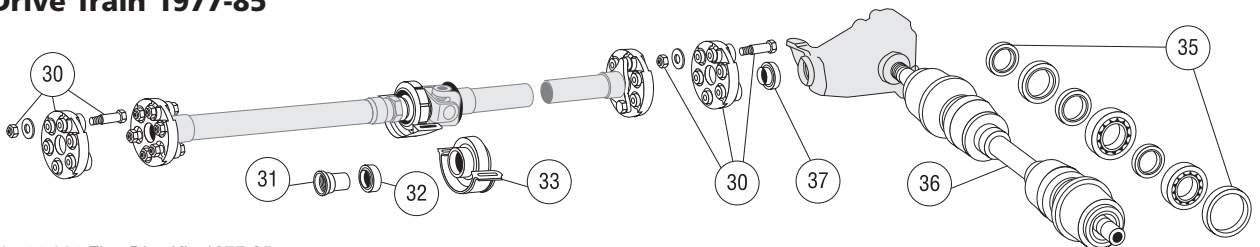

Drive Train 1977-85

30. **41-001** Flex Disc Kit, 1977-85
  230 (Front Or Rear)
  All Nonturbo Diesels (Front Of Rear) **37.99 ea.**
30. **41-002** Flex Disc Kit, 1977-85,
  280E To VIN #12-080129 (Front) ('80)
  280CE To VIN #12-021250 (Front) ('80)
  280E, 280CE (Rear)
  All Turbo Diesels (Front Or Rear) **37.99 ea.**

30. **41-022** Flex Disc Kit, 1977-85,
  280E From VIN #12-080130 (Front) ('81)
  280CE From VIN #12-021251 (Front) ('81) **91.99 ea.**
31. **41-005** Bearing Dust Cover, 1977-85 **5.99 ea.**
32. **41-006** Pilot Bearing, 1977-85 **8.99 ea.**

33. **41-003** Drive Shaft Support, 1977-85 **11.99 ea.**
35. **35-007** Rear Wheel Bearing Kit, 1977-85
  (Each) **46.99 ea.**
36. **35-008** Axle Shaft, 1977-85 **129.99 ea.**
37. **35-026** Pinion Seal, 1977-85 **9.99 ea.**