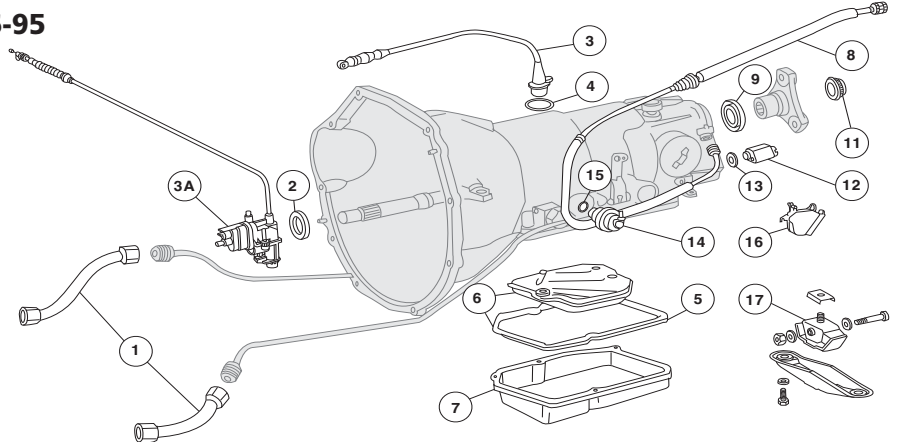

1986-95 260E / 300E2.6, 300D2.5, 300E2.8, 300E / E320, 300CE, 300TD, 300TE, 400E / E420, 500E / E500, E300D

124 Chassis

Automatic Transmission 1986-95

- 1. **27-013** Transmission Cooling Hose, 1986-95 Straight Hose, 16 Inches In Length **16.99 ea.**
- 1. **27-025** Transmission Cooling Hose, 1986-95 Straight Hose, 12.5 Inches In Length **15.99 ea.**
- 1. **27-030** Transmission Cooling Hose, 1986-95 90° Curved Hose, 10 Inches In Length **16.99 ea.**
- 1. **27-031** Transmission Cooling Hose, 1986-95 90° Curved Hose, 12.5 Inches In Length **15.99 ea.**
- 1. **27-032** Transmission Cooling Hose, 1986-95 90° Curved Hose, 16 Inches In Length **18.99 ea.**
- 2. **27-019** Front Shaft Seal, 1986-95 300E 2.6; 300E 2.8; All Diesels **10.99 ea.**
- 2. **27-021** Front Shaft Seal, 1986-95 300E, 300 CE, 300TE, V-8, All E320 **9.99 ea.**
- 3. **30-010** Control Pressure Cable, 1986-95 260E '87 To Trans# 3059062 **300E From '86 To Trans# 3544839 (Mid '89) 300TE '88 To Trans# 3544839 (Mid '89) 300CE Cpe From '88 To Trans# 3544839 (Mid '89), 300D '87 28.99 ea.**
- 3. **30-011** Control Pressure Cable, 1986-95 300D 2.5 Turbo **109.99 ea.**
- 3A. **27-014** Control Pressure Cable, 1986-95 300E From Trans# 3544840 (Mid '89-'92) 300TE From Trans# 2355840 (Mid '89-'92) 300CE Cpe From Trans# 3544840 (Mid '89-'92) **151.99 ea.**
- 3A. **27-020** Control Press Cable, W/Actuator 260E From Trans# 3059063, 300E 2.6 1986-95 **151.99 ea.**
- 3A. **27-075** Control Press Cable, W/Actuator, 1986-95 300E, CE, TE From '93; All E320 **209.99 ea.**
- 3A. **27-065** Control Press Cable, W/Actuator, 1986-95 All V-8 Also Order (1) 27-061 **239.99 ea.**
- 3A. **27-066** Control Press Cable, W/Actuator, 1986-95 E300D '95 **85.99 ea.**
- 4. **27-018** Seal O-Ring, Control Cable, 1986-95 For Cable 30-010 & 27-020 **1.99 ea.**