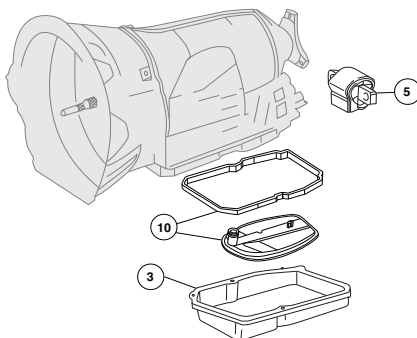

1. **29-031** Clutch/Pressure Plate, 2001-07
  C230K Sedan From VIN# A634009,
  F539250, R139448 Thru 2006;
  C230K Coupe From A634009;
  '06-'07 C230 Sedan **599.99 ea.**
1. **29-032** Clutch/Pressure Plate, 2001-07
  C320 Sport Sedan/C320 Sport Coupe
  599.99 ea.

1. **29-035** Clutch/Pressure Plate, 2001-07
  C350 Sport Sedan **579.99 ea.**
2. **29-036** Clutch Master Cylinder, 2001-07
  All Models With Manual Transmission
  117.99 ea.
3. **27-081** Transmission Oil Pan, 2001-07
  All With 5 Speed Automatic Transmission
  95.99 ea.
3. **27-085** Transmission Oil Pan, 2001-07
  All With 7 Speed Auto Trans: C280, C350,
  '06-'07, C230 Sedan, No 4Matic **53.99 ea.**
5. **24-105** Transmission Mount, 2001-07
  '03-'05 C230K Sedan & Coupe **35.99 ea.**
5. **24-082** Transmission Mount, 2001-07
  All Models Except '03-'05 C230K Sdn/Cpe;
  No 4Matic Models **14.99 ea.**
5. **24-106** Transmission Mount, 2001-07
  All 4Matic Models **72.99 ea.**
10. **27-077K** Transmission Filter Kit, 2001-07
  5 SP Auto: All 4Matics Inc. C280 & C350
  4Matic;
  All C240/C320/C32/C55; All Coupes;
  '03-'05 C230K Sedan **17.99 ea.**
10. **27-068K** Transmission Filter Kit, 2001-07
  7 SP Auto; C280/C350, '06-'07 C230 Sedan,
  No 4Matic Models **22.99 ea.**