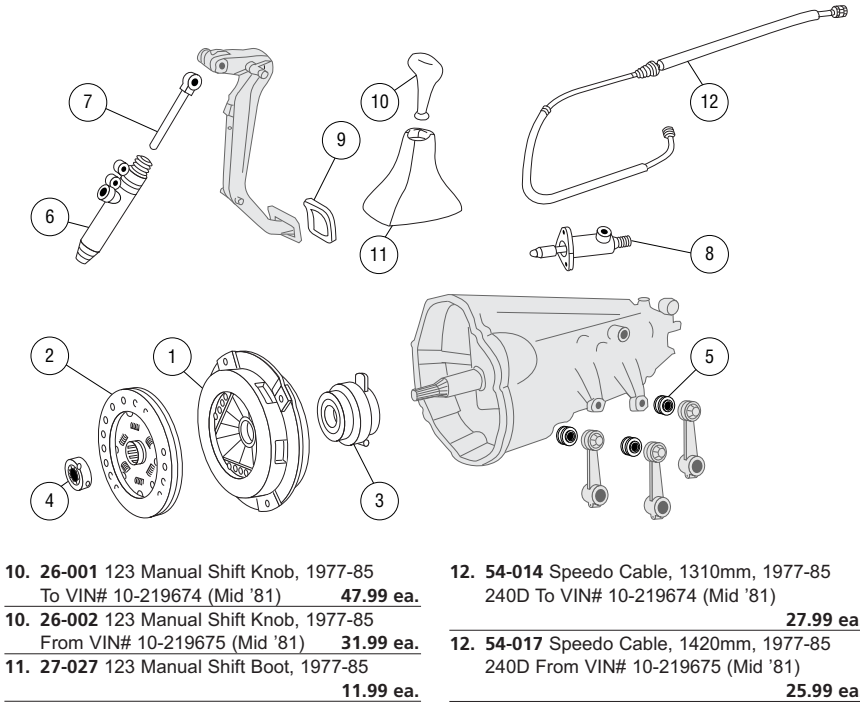

- 33. **41-003** Drive Shaft Support, 1977-85 **11.99 ea.**
- 35. **35-007** Rear Wheel Bearing Kit, 1977-85
(Each) **46.99 ea.**
- 36. **35-008** Axle Shaft, 1977-85 **129.99 ea.**
- 37. **35-026** Pinion Seal, 1977-85 **9.99 ea.**

Transmission & Drive Train

1977-85 230, 240D, 280CE, 280E, 300CD, 300TD, 300D / CD / TD/ Turbo

123 Chassis

Manual Transmission 1977-85

1. **29-008** 240D Pressure Plate, 1977-85
1977-85, 230
117.99 ea.
2. **29-009** 240D Clutch Disk, 1977-85
171.99 ea.
3. **29-010** Release Bearing, 1977-85
240D To VIN# 10-219674 (Mid '81)
Does Not Fit Manual Transmission #
716.210 **58.99 ea.**
3. **29-018** Release Bearing, 1977-85
240D From VIN# 10-219675 (Mid '81)
Only Fits Manual Transmission # 716.210
51.99 ea.
4. **03-068** Pilot Bearing, 1977-85 **9.99 ea.**
5. **26-010** Shift Bushing (3 Required), 1977-85
0.99 ea.
6. **29-004** Master Cylinder, 1977-85
Up To VIN# 10-091118 (Mid '79) Needing
29-004 Will Also Require The Push Rod
(29-005) **59.99 ea.**
7. **29-005** Push Rod, 1977-85 **11.99 ea.**
8. **29-003** Slave Cylinder, 1977-85
To VIN# 219674 (Mid '81) **39.99 ea.**
8. **29-002** Slave Cylinder, 1977-85
From VIN# 219675 (Mid '81) **33.99 ea.**
9. **29-007** Pedal Pad, 1977-85
Fits Manual Trans Clutch & Brake Pedals
3.99 ea.