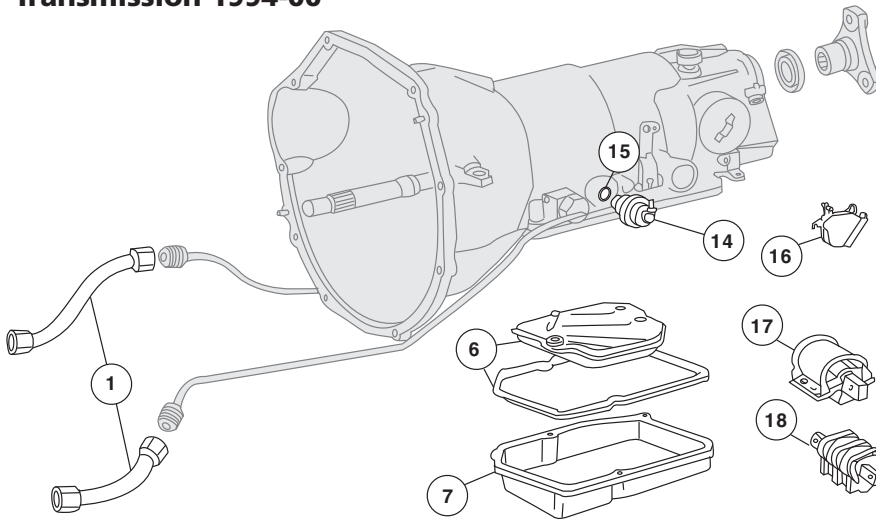

Transmission 1994-00

Transmission ID Guide For C Class

MODEL	YEAR	TRANS
C220	'94-'96	722.423
C230	'97-'98	722.600
C230 Kompressor	'99-'00	722.605
C280	'94-'96	722.424
C280	1997	722.424
C280	'98-'00	722.606
C36	'95-'96	722.328
C36	1997	722.604
C43	'99-'00	722.631

1. **27-013** Transmission Cooling Hose, 1994-00 Straight Hose, 16 Inches In Length **16.99 ea.**
1. **27-025** Transmission Cooling Hose, 1994-00 Straight Hose, 12.5 Inches In Length **15.99 ea.**
1. **27-030** Transmission Cooling Hose, 1994-00 90° Curved Hose, 10 Inches In Length **16.99 ea.**
1. **27-031** Transmission Cooling Hose, 1994-00 90° Curved Hose, 12.5 Inches In Length **15.99 ea.**

1. **27-032** Transmission Cooling Hose, 1994-00 90° Curved Hose, 16 Inches In Length **18.99 ea.**
6. **27-055K** Transmission Filter Kit, 1994-00 All 3 Series Trans. **35.99 ea.**
6. **27-011K** Transmission Filter Kit, 1994-00 All 4 Series Trans. **13.99 ea.**
6. **27-077K** Transmission Filter Kit, 1994-00 All 6 Series Trans **17.99 ea.**
7. **27-017** Transmission Oil Pan, 1994-00 All 3 & 4 Series Trans. **97.99 ea.**
7. **27-081** Transmission Oil Pan, 1994-00 All 6 Series Trans **95.99 ea.**
14. **27-082** Vacuum Modulator, 1994-00, Green/Black 722.328 **61.99 ea.**
14. **27-041** Vacuum Modulator, 1994-00, Black 722.423 722.424 **39.99 ea.**
15. **27-028** Modulator O-Ring, 1994-00 **1.99 ea.**
16. **54-030** Neutral Safety Switch, 1994-00, 722.328 **69.99 ea.**
16. **54-594** Neutral Safety Switch, 1994-00, 722.423 **83.99 ea.**
16. **54-595** Neutral Safety Switch, 1994-00 722.424 **66.99 ea.**
17. **24-088** Transmission Mount, 1994-00 C220, C280 '94-'96; C36 **31.99 ea.**
17. **24-073** Transmission Mount C280 1997 **35.99 ea.**
18. **24-082** Transmission Mount, 1994-00 C230, C280, '98-'00; C43 **14.99 ea.**