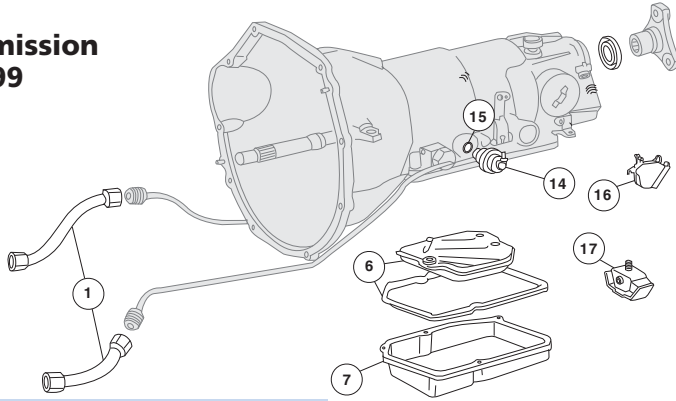

Transmission & Drive Train

1992-99 300SE / S320, 300SD / S350, 400SE / SEL / S420, 500SEL / SEC / S500, 600SEL / SEC / S600

140 Chassis

Transmission 1992-99

Transmission ID Guide For S Class

MODEL	YEAR	TRANS
300SE	'92-'93	722.502
S320	'94-'95	722.508
S320	'96-'99	722.605
300SD, S350	'92-'95	722.367
400SE, SEL, S420	'92-'95	722.366
S420	'96-'99	722.622
500SEL, S500	'92-'95	722.370
S500, CL500	'96-'99	722.620
600SEL, S600	'92-'95	722.362
S600, CL600	'96-'99	722.621

1. 27-013 Transmission Cooling Hose, 1992-99
  Straight Hose, 16 Inches In Length
  16.99 ea.

1. 27-025 Transmission Cooling Hose, 1992-99
  Straight Hose, 12.5 Inches In Length
  15.99 ea.
1. 27-030 Transmission Cooling Hose, 1992-99
  90° Curved Hose, 10 Inches In Length
  16.99 ea.
1. 27-031 Transmission Cooling Hose, 1992-99
  90° Curved Hose, 12.5 Inches In Length
  15.99 ea.
1. 27-032 Transmission Cooling Hose, 1992-99
  90° Curved Hose, 16 Inches In Length
  18.99 ea.
6. 27-004K Transmission Filter Kit, 1992-99
  For Trans 722.366, 722.367 **13.99 ea.**
6. 27-055K Transmission Filter Kit, 1992-99
  For Trans 722.362, 722.370 **35.99 ea.**

6. 27-055K Transmission Filter Kit, 1992-99
  For Trans 722.502, 722.508 **35.99 ea.**
6. 27-077K Transmission Filter Kit, 1992-99
  All Models From '96-'99
  (6 Series Trans) **17.99 ea.**
7. 27-017 Transmission Oil Pan, 1992-99
  All 3 & All 5 Series Trans. **97.99 ea.**
7. 27-081 Transmission Oil Pan, 1992-99
  All 6 Series Trans **95.99 ea.**
14. 27-082 Vacuum Modulator, 1992-99
  Green/Black 722.362 **61.99 ea.**
14. 27-041 Vacuum Modulator, Black, 1992-99
  722.366, 722.370, 722.502, 722.508
  39.99 ea.
14. 27-023 Vacuum Modulator, Brown, 1992-99
  722.367 **49.99 ea.**
15. 27-028 Modulator O-Ring, 1992-99
  All Models With Automatic Transmission
  1.99 ea.
16. 54-030 Neutral Safety Switch, 1992-99
  722.367, 722.508 **69.99 ea.**
16. 54-378 Neutral Safety Switch, 1992-99
  722.362, 722.366, 722.370, 722.502
  161.99 ea.
17. 24-092 Trans Mount, 6 Cyl, 1992-99
  '92-'96 **28.99 ea.**
17. 24-082 Trans Mount, 6 Cyl, 1992-99
  '97-'99 **19.99 ea.**
17. 24-083 Trans Mount, V-8 & V-12, 1992-99
  '92-'95 **25.99 ea.**
17. 24-082 Trans Mount, V-8 & V-12, 1992-99
  '96-'99 **14.99 ea.**

1990-02 300SL / SL320, 500SL / SL500, 600SL / SL600

129 Chassis

Transmission 1990-02

Transmission ID Guide For SL Class

MODEL	YEAR	TRANS
300SL	'90-'93	722.500
SL320	'94-'95	722.507
SL320	MID 1996	722.507
SL320	MID 96-97	722.605
500SL	'90-'92	722.353
500SL	1993	722.364
SL500	'94-'95	722.364
SL500	'96-'98	722.620
SL500	'99-'02	722.624
600SL	1993	722.362
SL600	'94-'95	722.362
SL600	'96-'02	722.621

1. 27-013 Transmission Cooling Hose Straight
  Hose, 16 Inches In Length **16.99 ea.**
1. 27-025 Transmission Cooling Hose
  Straight Hose
  12.5 Inches In Length **15.99 ea.**
1. 27-030 Transmission Cooling Hose
  90° Curved Hose, 10 Inches In Length
  16.99 ea.
1. 27-031 Transmission Cooling Hose
  90° Curved Hose, 12.5 Inches In Length
  15.99 ea.