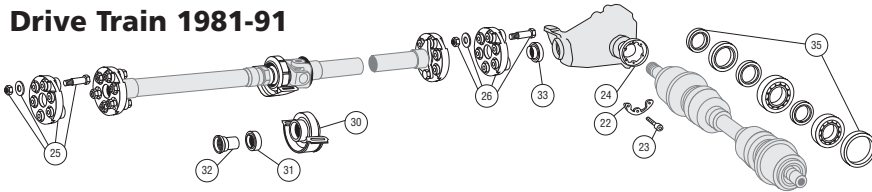

Transmission & Drive Train

1981-91 300SE / SEL, 300SD / SDL, 350SD / SDL, 380SE / SEC / SEL, 420SEL, 500SEC / SEL, 560SEC / SEL

126 Chassis

Drive Train 1981-91

22. **35-024** Washer Axle Shaft To Int Flange, 1981-91 **6.99 ea.**
23. **35-025** Bolt Axle Shaft To Interior Flange, 1981-91 **4.99 ea.**
24. **35-077** Axle Shaft Locking Cap, 1981-91 420/560SEL, 560SEC **6.99 ea.**
24. **35-030** Axle Shaft Locking Cap, 1981-91 300SE/SEL, 300SDL, 350SD/SDL **12.99 ea.**
25. **41-002** Flex Disc Kit, Front/Rear, 1981-91 300SD **37.99 ea.**

25. **41-010** Flex Disc Kit, Front, 1981-91 300SE, SEL **101.99 ea.**
25. **41-020** Flex Disc Kit, Front/Rear, 1981-91 380SE To VIN# A122006 Then Front Only From #A122007 **380SEL To VIN# A124406 Then Front Only From #A124407 380SEC; 500SEL, SEC All V8 Models & All Diesel Models From '86 60.99 ea.**

26. **41-024** Flex Disc Kit, Rear, 1981-91 **174.99 ea.**
  380SE From VIN# A122007 (Mid '85)
  380SEL From VIN# A124407 (Mid '83) **166.99 ea.**
26. **41-009** Flex Disc Kit, Rear, 1981-91, 300SE, SEL **37.99 ea.**
30. **41-004** Driveshaft Support, 1981-91, All Mod To '85 **12.99 ea.**
30. **41-023** Driveshaft Support, 1981-91 All Mod From '86 **12.99 ea.**
31. **41-006** Drive Shaft Support Bearing, 1981-91 **8.99 ea.**
32. **41-005** Support Bearing Dust Cover, 1981-91 **5.99 ea.**
33. **35-026** Pinion Seal, 1981-91 **9.99 ea.**
35. **35-007** Wheel Bearing Kit, Rear, 1981-91 **46.99 ea.**

1986-95 260E / 300E2.6, 300D2.5, 300E2.8, 300E / E320, 300CE, 300TD, 300TE, 400E / E420, 500E / E500, E300D

124 Chassis

Automatic Transmission 1986-95

1. **27-013** Transmission Cooling Hose, 1986-95 Straight Hose, 16 Inches In Length **16.99 ea.**
1. **27-025** Transmission Cooling Hose, 1986-95 Straight Hose, 12.5 Inches In Length **15.99 ea.**
1. **27-030** Transmission Cooling Hose, 1986-95 90° Curved Hose, 10 Inches In Length **16.99 ea.**
1. **27-031** Transmission Cooling Hose, 1986-95 90° Curved Hose, 12.5 Inches In Length **15.99 ea.**
1. **27-032** Transmission Cooling Hose, 1986-95 90° Curved Hose, 16 Inches In Length **18.99 ea.**
2. **27-019** Front Shaft Seal, 1986-95 300E 2.6; 300E 2.8; All Diesels **10.99 ea.**
2. **27-021** Front Shaft Seal, 1986-95 300E, 300 CE, 300TE, V-8, All E320 **9.99 ea.**
3. **30-010** Control Pressure Cable, 1986-95 260E '87 To Trans# 3059062 **300E From '86 To Trans# 3544839 (Mid '89) 300TE '88 To Trans# 3544839 (Mid '89) 300CE Cpe From '88 To Trans# 3544839 (Mid '89), 300D '87 28.99 ea.**
3. **30-011** Control Pressure Cable, 1986-95 300D 2.5 Turbo **109.99 ea.**
- 3A. **27-014** Control Pressure Cable, 1986-95 300E From Trans# 3544840 (Mid '89-'92) 300TE From Trans# 2355840 (Mid '89-'92) 300CE Cpe From Trans# 3544840 (Mid '89-'92) **151.99 ea.**
- 3A. **27-020** Control Press Cable, W/Actuator 260E From Trans# 3059063, 300E 2.6 1986-95 **151.99 ea.**
- 3A. **27-075** Control Press Cable, W/Actuator, 1986-95 300E, CE, TE From '93; All E320 **209.99 ea.**
- 3A. **27-065** Control Press Cable, W/Actuator, 1986-95 All V-8 Also Order (1) 27-061 **239.99 ea.**
- 3A. **27-066** Control Press Cable, W/Actuator, 1986-95 E300D '95 **85.99 ea.**
4. **27-018** Seal O-Ring, Control Cable, 1986-95 For Cable 30-010 & 27-020 **1.99 ea.**