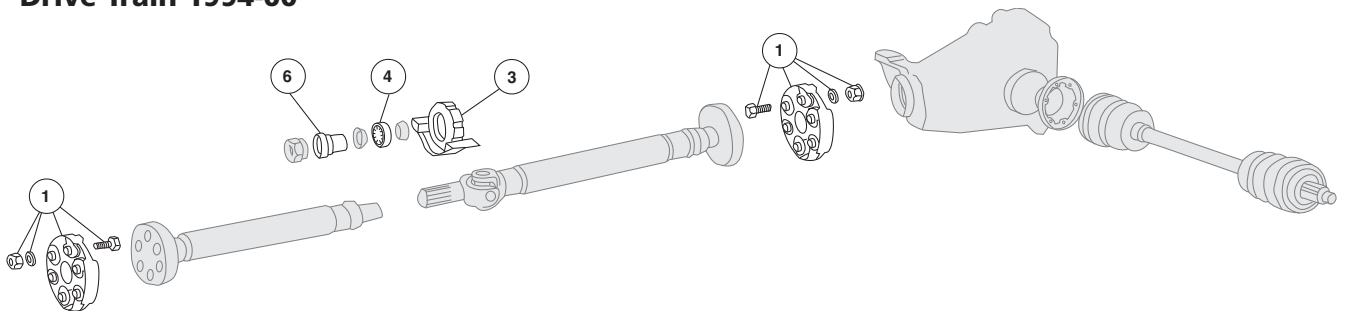

Drive Train 1994-00

1. **41-043** Flex Disc, C220, Front Only **73.99 ea.**
1. **41-016** Flex Disc, C220, Rear Only 97-98 C230 Front Or Rear **37.99 ea.**
1. **41-045** Flex Disc, 99-00 C230, Front Only **179.99 ea.**
1. **60.99** Flex Disc, 99-00 C230 Rear Only 94-97 C280/C36 Front Or Rear **77.99 ea.**

1. **41-017** Flex Disc, 98-00 C280, Front Or Rear **59.99 ea.**
1. **41-032** Flex Disc, C43, Front Or Rear **102.99 ea.**
3. **41-044** Driveshaft Support, All C220 97-98 C230 **59.99 ea.**
3. **41-039** Driveshaft Support 99-00 C230; All C280/C36/C43 **18.99 ea.**
4. **41-015** Center Bearing, All C220, 97-98 C230 **10.99 ea.**

4. **41-006** Center Bearing 99-00 C230 All C280/C36/C43 **8.99 ea.**
6. **41-018** Bearing Dust Cover C220 To VIN# F267959 **9.99 ea.**
6. **41-038** Bearing Dust Cover C220 From VIN# F267960; 97-98 C230 **9.99 ea.**
6. **41-005** Bearing Dust Cover 99-00 C230; All C280/C36/C43 **5.99 ea.**