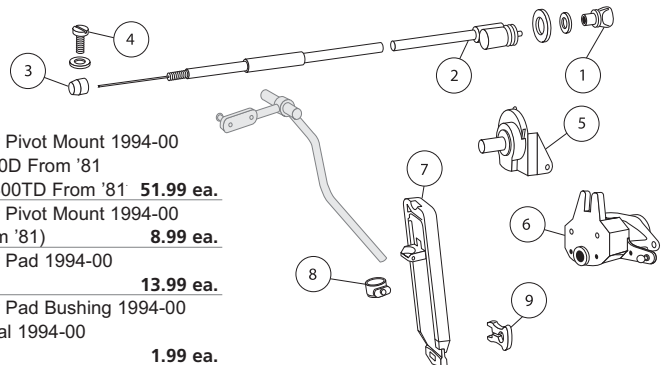

Accelerator Hardware 1977-85

1. **30-006** Idle Adjustor Knob 1994-00 123 Diesel Non Turbo Models **2.99 ea.**
2. **30-004** Idle Control Cable 1994-00 123 Diesel Models To '79 **54.99 ea.**
2. **30-005** Idle Control Cable 1994-00 123 Diesel Non Turbo Models From '80 **61.99 ea.**
3. **30-001** Cable End Piece 1994-00 123 Diesel Models To '79 **15.99 ea.**
4. **30-025** Cable End Set Screw 1994-00 123 Diesel Models To '79 **1.50 ea.**
5. **30-024** Accelerator Pivot Mount 1994-00 240D '80 Only, 280CE To '80, 280E To '80 300CD '80 Only, 300D '80 Only 300TD '80 Only **7.99 ea.**

6. **30-037** Accelerator Pivot Mount 1994-00 240D From '81, 300D From '81 300CD From '81, 300TD From '81 **51.99 ea.**
6. **30-036** Accelerator Pivot Mount 1994-00 280E, 280CE (From '81) **8.99 ea.**
7. **30-028** Accelerator Pad 1994-00 All Models **13.99 ea.**
8. **30-023** Accelerator Pad Bushing 1994-00 At Accelerator Pedal 1994-00 All Models **1.99 ea.**
9. **30-003** Accelerator Pad Clip 1994-00 At Accelerator Pedal 1994-00 All Models **3.99 ea.**