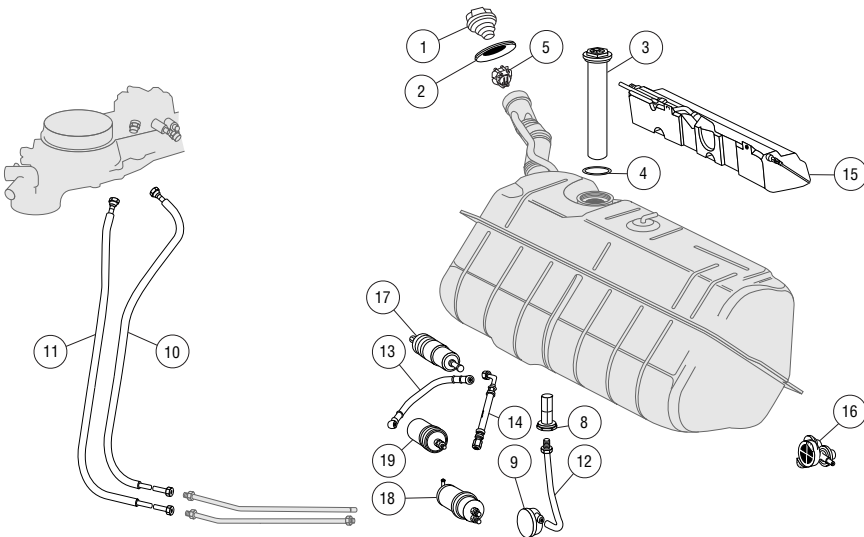

Fuel System 1972-89

- 1. **47-001** Fuel Cap 1972-89 **6.99 ea.**
- 2. **47-058** Filler Neck Grommet 1972-89
All SL Models **3.99 ea.**
- 2. **47-079** Filler Neck Grommet 1972-89
All SLC Models **13.99 ea.**
- 3. **47-071** Fuel Tank Sending Unit 1972-89
450SL To VIN# 034420 (Mid '76) **294.99 ea.**
- 3. **54-199** Fuel Tank Sending Unit 1972-89
450SL From VIN# 034421 (Mid '76)
380SL, 560SL **135.99 ea.**
- 3. **47-072** Fuel Tank Sending Unit, 450SLC To
VIN# 014503 (Mid '77) **287.99 ea.**
- 3. **47-074** Fuel Tank Sending Unit 1972-89
450SLC From VIN# 014504 (Mid '77)
380SLC **297.99 ea.**
- 4. **54-049** O-Ring Seal 1972-89 **1.99 ea.**
- 5. **47-008** Filler Neck Restrictor, 450SL From
VIN# 021762 ('75), 450SLC From VIN#
008203 ('75), 380SL, SLC, 560SL **12.99 ea.**
- 8. **47-050** Fuel Strainer, All Models **23.99 ea.**
- 9. **47-029** Fuel Damper, 450SL From VIN#
040364, 450SLC From VIN# 017936, 380SL,
SLC **121.99 ea.**
- 10. **47-075** Fuel Line, Return 1972-89
450SL From VIN# 028300 ('76)
450SLC From VIN# 011200 ('76) **32.99 ea.**
- 11. **47-076** Fuel Line, Feed 1972-89
450SL From VIN# 028300 ('76)
450SLC From VIN# 011200 ('76)
380SL, SLC **59.99 ea.**
- 12. **47-002** Fuel Hose 1972-89
Strainer To Damper
450SL To VIN# 028299 ('75)
450SLC To VIN# 011199 ('75) **16.99 ea.**
- 12. **47-031** Fuel Hose 1972-89
Strainer To Damper
450SL From VIN# 028300 ('76)
450SLC From VIN# 011200 ('76)
380SL, SLC **13.99 ea.**
- 13. **47-030** Fuel Hose 1972-89
Pump To Filter
450SL From VIN# 029796 To VIN# 053365
450SLC From Chassis# 012041 To VIN#
025529 **18.99 ea.**
- 14. **47-032** Fuel Hose 1972-89
Fuel Filter To Feed Line
380SL, SLC **22.99 ea.**
- 15. **47-077** Fuel Vapor Collector Tank **719.99 ea.**