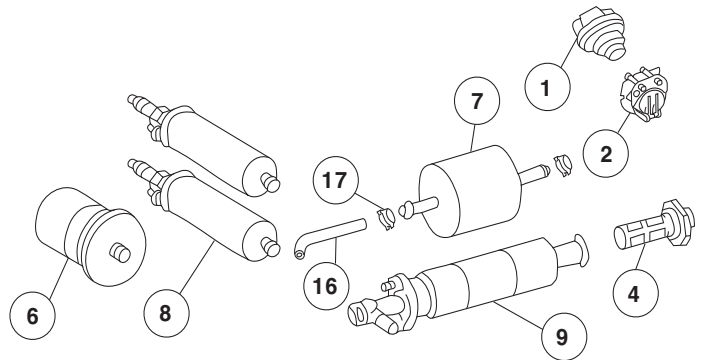

9. 47-095 Fuel Pump C220 & C280 From VIN# A 205024 C220 & C280 From VIN# F175421 C230	239.99 ea.

9. 47-096 Fuel Pump, C230 Kompressor, C36, C43	367.99 ea.
16. 47-014 Fuel Hose (Sold By Meter)	8.99 ea.
17. 98-001 Hose Clamp For Pump Filter	1.99 ea.

Fuel System 1996-02

1. 47-001 Fuel Cap, Diesel Models	6.99 ea.
1. 47-125 Fuel Cap, Gas Models	15.99 ea.
2. 54-599 Fuel Tank Sending Unit All Diesels, E320 1996	211.99 ea.
2. 54-600 Fuel Tank Sending Unit All Gas Sedans, '97-'02	176.99 ea.
2. 54-601 Fuel Tank Sending Unit All Wagons	176.99 ea.
6. 09-004 Fuel Filter, Main For Diesels See Pg 185	8.99 ea.
6. 47-081 Fuel Filter All Gasoline Models, '96-'97	12.99 ea.
6. 47-082 Fuel Filter All Gasoline Models, '98-'02	41.99 ea.
12. 47-015 Fuel Tank Screen, All Diesels	23.99 ea.
12. 47-073 Fuel Tank Screen All Gas Sedans	31.99 ea.