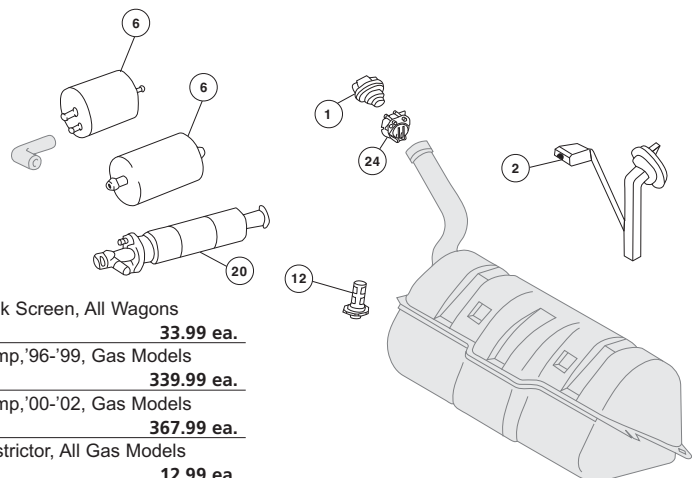

12. 47-044 Fuel Tank Screen, All Wagons	33.99 ea.
20. 47-116 Fuel Pump, '96-'99, Gas Models	339.99 ea.
20. 47-096 Fuel Pump, '00-'02, Gas Models	367.99 ea.
24. 47-008 Fuel Restrictor, All Gas Models	12.99 ea.