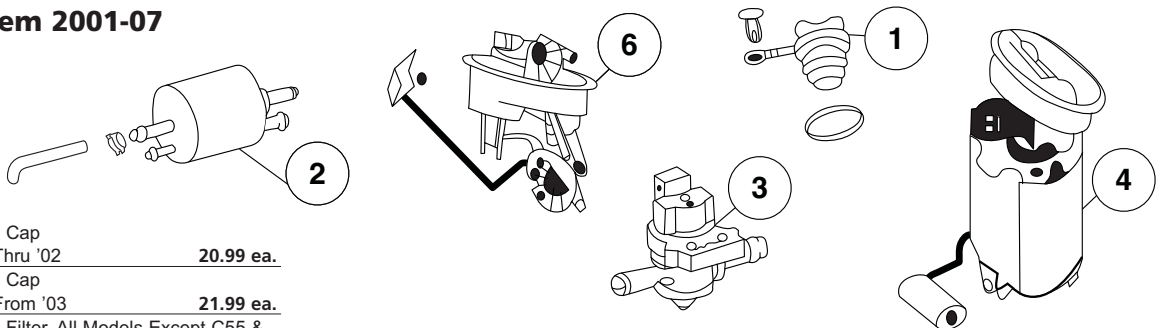

Fuel System 2001-07

1.	47-135 Fuel Cap All Models Thru '02	20.99 ea.
1.	47-136 Fuel Cap All Models From '03	21.99 ea.
2.	47-082 Fuel Filter, All Models Except C55 & C350 4Matic	41.99 ea.
3.	47-137 Purge Valve C320 Coupe; C240/C320 Sdn/Wgn Inc 4Matic; C230 Sdn FM '06, C280/C350 Sdn Inc 4Matic	99.99 ea.
4.	47-133 Fuel Pump Delivery Unit C230K Cpe '02; C240/C320 Sdn/Wgn, No 4-Matic	357.99 ea.
6.	47-134 Fuel Level Sensor C230K Cpe '02; C240/C320 Sdn/Wgn, No 4-Matic	329.99 ea.