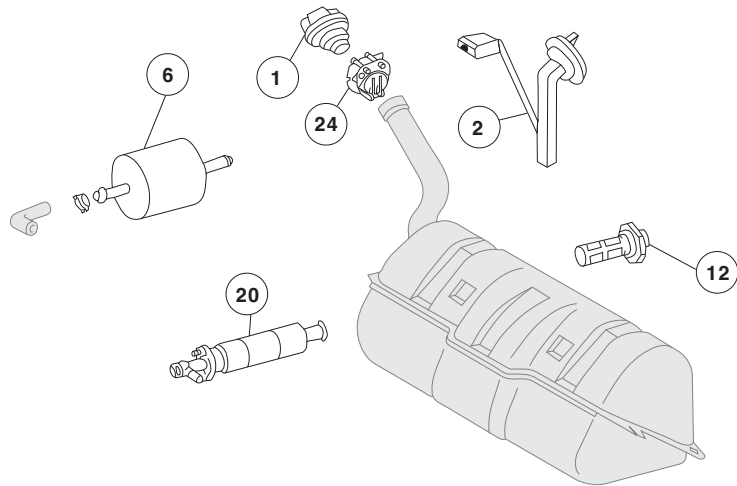

Fuel System 1998-02

1.	47-125 Fuel Cap, Gas Models	15.99 ea.
2.	47-138 Fuel Tank Sending Unit All Models	141.99 ea.
6.	47-082 Fuel Filter All Models	41.99 ea.
12.	47-090 Fuel Tank Screen, All Models	36.99 ea.
20.	47-095 Fuel Pump CLK320 Coupe & Cabrio	239.99 ea.
20.	47-096 Fuel Pump CLK430 Coupe & Cabrio CLK 55 Coupe & Cabrio	339.99 ea.
24.	47-008 Fuel Restrictor, All Gas Models	12.99 ea.