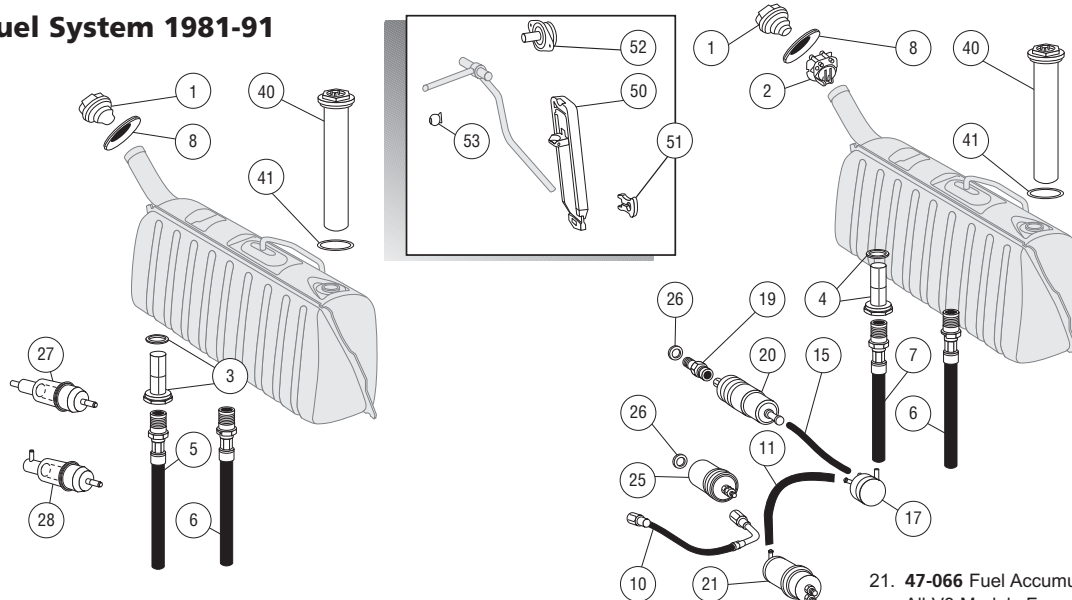

Fuel System 1981-91

1. **47-001** Fuel Cap 1981-91 **6.99 ea.**
2. **47-008** Filler Neck Restrictor 1981-91
  All Gas Models **10.99 ea.**
3. **47-015** Fuel Strainer (At Bottom Of Tank)
  All Diesel Models **21.99 ea.**
4. **47-016** Fuel Strainer (At Bottom Of Tank)
  All Gas Models **31.99 ea.**
5. **47-004** Fuel Hose, Feed Line, 1981-91
  All Diesel Models **11.99 ea.**
6. **47-005** Fuel Hose, Return Line 1981-91
  All Models On Left Side Of Tank **6.99 ea.**
7. **47-064** Fuel Hose, Feed Line, All Gas
  Models On Right Side Of Tank **24.99 ea.**
8. **47-058** Filler Neck Grommet, All Models
  1981-91 **3.99 ea.**
10. **47-032** Fuel Hose, All Gas Models To '85
  1981-91 **22.99 ea.**
11. **47-038** Fuel Hose, Per Meter, Sold By
  Meter Only, All V8 Models To '85 **25.99 ea.**

15. **47-041** Fuel Hose, Sold By Meter Only
  All V8 Mod To '85, From Fuel Pump To
  Damper Cage, All Gas Models From '86 (To
  Fuel Pump) **19.99 ea.**
17. **47-029** Fuel Damper Cage 1981-91
  All Gas Models To '85 **113.99 ea.**
19. **09-026** Fuel Pump Check Valve 1981-91
  All V8 Models To '85; 300SE, SEL **25.99 ea.**
19. **09-027** Fuel Pump Check Valve 1981-91
  All V8 Models From '86 **20.99 ea.**
20. **47-022** Electric Fuel Pump 1981-91
  All V8 Models To '85; 300SE, SEL **147.99 ea.**
20. **47-020** Electric Fuel Pump (2 Required)
  All V8 Models From '86 **194.99 ea.**
21. **47-023** Fuel Accumulator, 300SE, SEL
  1981-91 **129.99 ea.**
21. **47-065** Fuel Accumulator 1981-91
  All V8 Models To '85 **169.99 ea.**

21. **47-066** Fuel Accumulator 1981-91
  All V8 Models From '86 **155.99 ea.**
25. **47-011** Fuel Filter, Gas, All Models,
  See #98-044 (Seal Washer) **19.99 ea.**
26. **98-044** Seal Ring, 12x16mm (2 Required
  For Pump, 4 Required For Filter) **.99 ea.**
27. **47-009** Inline Filter, Diesel 1981-91
  All Models From '86 **1.99 ea.**
28. **47-010** Inline Filter, Diesel 1981-91
  All Models Thru '85 **1.99 ea.**
40. **54-007** Fuel Tank Sender Unit, 300SD, (Also
  Requires [1] #54-049) **187.99 ea.**
40. **54-267** Fuel Tank Sender Unit, All Models
  Except 300SD (Also Requires [1] #54-049)
  1981-91 **179.99 ea.**
41. **54-049** Fuel Tank Sender, Seal **.99 ea.**
50. **30-022** Accelerator Pedal **11.99 ea.**
51. **30-003** Accelerator Pedal, Clip **3.99 ea.**
52. **30-038** Accelerator Pivot Mount, All Models
  To '85; All Gas Models From '86 **7.99 ea.**
53. **30-050** Accelerator Bushing (1 Req)
  All Gas Models 1981-91 **3.99 ea.**

Fuel System 1986-95

1. **47-001** Fuel Cap **6.99 ea.**
2. **47-003** Fuel Tank Sending Unit, All Models
  Except Wagon & Convertible **114.99 ea.**
2. **47-034** Fuel Tank Sending Unit, All Wagons
  97.99 ea.
2. **47-083** Fuel Tank Sending Unit, Convert
  257.99 ea.
3. **47-025** Seal, Lower, All Sedans & Coupes
  4.99 ea.
4. **47-026** Seal, Upper, All Sedans & Coupes
  6.99 ea.
4. **54-049** Seal, Upper, All Wagons **1.99 ea.**
5. **47-010** Inline Filter, All Diesel, No E300 D
  2.99 ea.
5. **47-013** Inline Filter, E300 D **3.99 ea.**