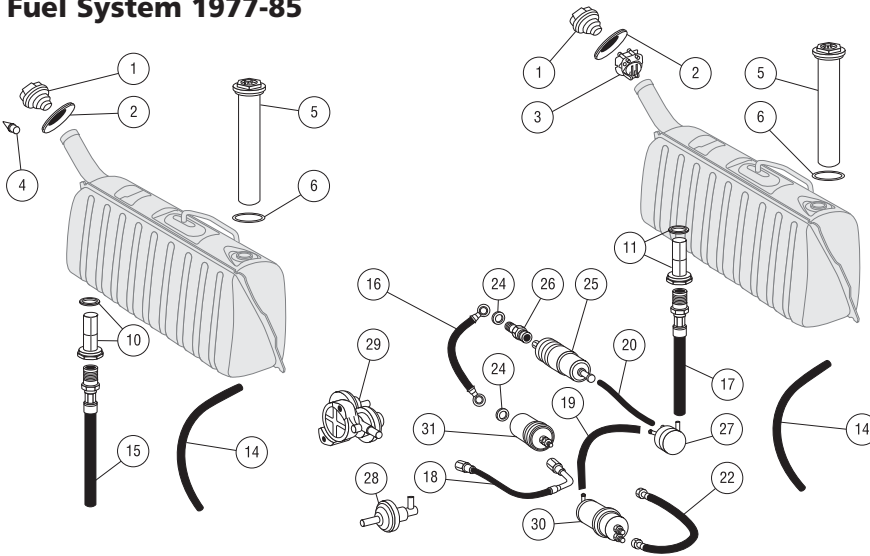

Fuel System 1977-85