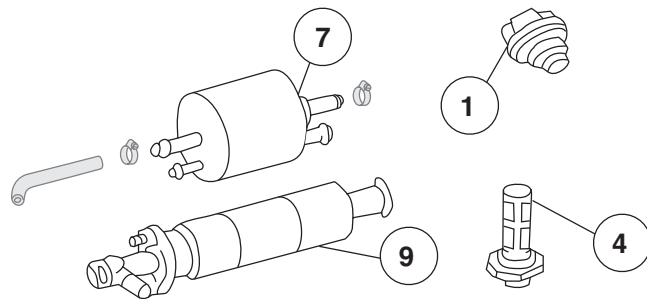

Fuel System 2000-06

1.	47-125 Fuel Cap 2000-06	15.99 ea.
4.	47-073 Fuel Tank Screen 2000-06	35.99 ea.
7.	47-082 Fuel Filter, S350, S430, S500, S55, S600 '00-'02	41.99 ea.
7.	47-127 Fuel Filter, S600 '03-'06	72.99 ea.
9.	47-096 Fuel Pump '00-'02 S430, S500, S55, S600	339.99 ea.
9.	47-130 Fuel Pump '03-'06 S350, S430, S500, S55	444.99 ea.
9.	47-131 Fuel Pump 2000-06 S600 '03-'06	444.99 ea.