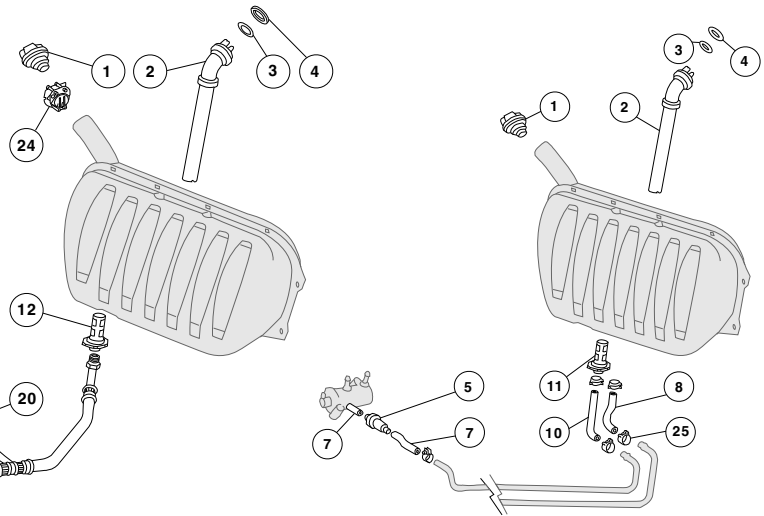

1986-95 260E / 300E2.6, 300D2.5, 300E2.8, 300E / E320, 300CE, 300TD, 300TE, 400E / E420, 500E / E500, E300D 124 Chassis

Fuel System 1986-95 Continued

1986-95 Continued

12. 47-044 Fuel Tank Screen 300TE/E320 Wagon 28.99 ea.	21. 09-026 Check Valve 6 Cyl Sedans To VIN.# A368936 25.99 ea.	23. 47-066 Fuel Accumulator All Coupes '90-'92 155.99 ea.
20. 47-022 Fuel Pump (1 Required) 260E/300E '86 To VIN.# A368936 147.99 ea.	21. 09-027 Check Valve, 6 Cyl Sedans From VIN.# A368937 To C227244, All V-8 To VIN.# C226335, All Gas Wagons, All Coupes & Convert To VIN.# C226335 All 4-Matic 20.99 ea.	24. 47-008 Fuel Restrictor, All Gasoline Models 12.99 ea.
20. 47-020 Fuel Pump (2 Required), All 6 Cyl Gas From VIN.# A368957 To C227244, All V-8 To VIN.# C226335, All Gas Wagons All Coupes & Convert To VIN.# C226335 All 4-Matic 194.99 ea.	22. 47-021 Fuel Pump Capnut All Gas Models (2 Required) 5.99 ea.	25. 98-001 Hose Clamp .99 ea.
20. 47-116 Fuel Pump (1 Required), All 6 Cyl Gas From C227245, All V-8 From VIN.# C226336, All Coupes & Convert From VIN.# C226336 217.99 ea.	23. 47-023 Fuel Accumulator All Gas Sedans & Wagons, '86-'92 All Coupes '88-'89 98.99 ea.	26. 98-044 Seal Washer For Fuel Pump, Fuel Filter Etc. .99 ea.

1992-99 300SE / S320, 300SD / S350, 400SE / SEL / S420, 500SEL / SEC / S500, 600SEL / SEC / S600

140 Chassis

Fuel System 1992-99

1. 47-001 Fuel Cap 1992-99 '92 To VIN# A262030 6.99 ea.	1. 47-125 Fuel Cap 1992-99 From VIN# A262031 15.99 ea.	2. 47-118 Fuel Tank Sending Unit 1992-99 All Sedans, Coupes '92-'95 124.99 ea.	2. 47-119 Fuel Tank Sending Unit 1992-99 All Sedans, Coupes '96-'99 259.99 ea.	2A. 47-025 Sending Unit O-Ring 1992-99 '92-'95 4.99 ea.	2B. 47-026 Sending Unit O-Ring 1992-99 All '92-'95 6.99 ea.	2C. 47-105 Sending Unit O-Ring 1992-99 All '96-'99 10.99 ea.	3. 09-004 Fuel Filter 1992-99 Main For Diesels 7.99 ea.	5. 47-009 Inline Filter 1992-99 All Diesel 2.99 ea.	6. 47-011 Fuel Filter 1992-99, All Gasoline Models, '92- A220200 (Mid '95) 18.99 ea.	6. 47-081 Fuel Filter 1992-99, All Gasoline Models, From A220201 (Mid '95) 15.99 ea.	7. 47-014 Fuel Hose 1992-99 (Sold By Meter) Diesels 8.99 ea.	8. 47-043 Fuel Hose 1992-99, From Return Line To Tank, Diesels 10.99 ea.	10. 47-004 Fuel Hose 1992-99, Tank To Feed Line, Diesels 13.99 ea.	12. 47-120 Fuel Tank Screen 1992-99 All Diesels 38.99 ea.	12. 47-121 Fuel Tank Screen 1992-99 All Gas Models 19.99 ea.	20. 47-020 Fuel Pump 1992-99 '92-'95 (No Diesels) 2 Req 113.99 ea.	20. 47-116 Fuel Pump 1992-99 '96-'99 (No Diesels) 1 Req 339.99 ea.	24. 47-008 Fuel Restrictor 1992-99 All Gasoline Models 12.99 ea.	25. 98-001 Hose Clamp 1992-99 1.99 ea.	26. 98-044 Seal Washer 1992-99 For Fuel Pump, Fuel Filter Etc. 0.99 ea.