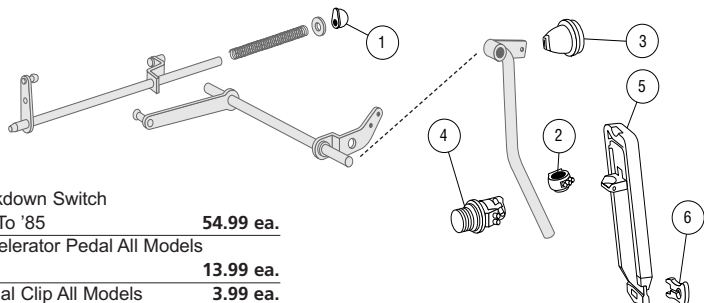

Accelerator Hardware 1972-89

1. **30-050** Accelerator Bushing
  All Models **4.99 ea.**
2. **30-023** Pedal Bushing All Models **2.99 ea.**
3. **30-047** Firewall Grommet All Models
  11.99 ea.
4. **30-016** Kickdown Switch 560 SL **41.99 ea.**
4. **30-034** Kickdown Switch
  All Models To '85 **54.99 ea.**
5. **30-028** Accelerator Pedal All Models
  13.99 ea.
6. **30-003** Pedal Clip All Models **3.99 ea.**