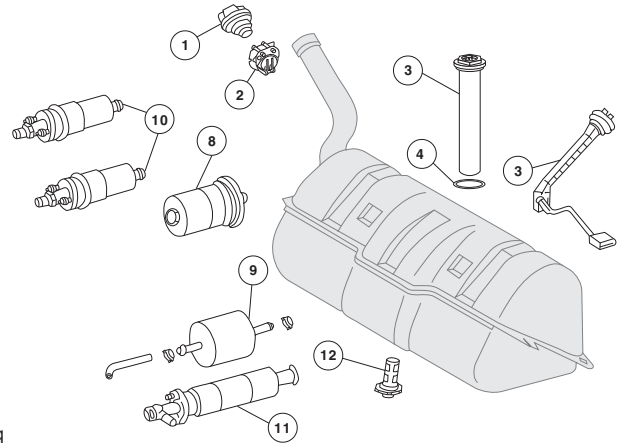

Fuel System 1990-02

1. 47-125 Fuel Cap, All Models	15.99 ea.
2. 47-008 Fuel Restrictor, All Models	12.99 ea.
3. 54-236 Sending Unit, All To VIN# A146278	247.99 ea.
3. 54-249 Sending Unit, All From VIN# A146279	227.99 ea.
4. 54-049 Sending Unit O-Ring All To VIN# A146278	1.99 ea.
4. 47-105 Sending Unit O-Ring All From VIN# A146279	10.99 ea.
8. 47-011 Fuel Filter, Screw On Fittings All To VIN# F110984 (Mid '95)	18.99 ea.
9. 47-081 Fuel Filter, Hose Clamp Fittings SL500 FM F110985 Thru '98 All Others From VIN# F110985 (Mid '95)	15.99 ea.
9. 47-082 Fuel Filter, SL500 '99-'02	40.99 ea.
10. 47-020 Fuel Pump, 2 Req All To VIN# F110984 (Mid '95)	113.99 ea.

11. 47-096 Fuel Pump, 1 Req All From VIN# F110985 (Mid '95)	267.99 ea.
12. 47-089 Fuel Tank Screen, All Models	33.99 ea.

Fuel System 1994-00

1. 47-125 Fuel Cap	15.99 ea.
2. 47-008 Fuel Restrictor	12.99 ea.
4. 47-090 Fuel Tank Screen	36.99 ea.
6. 47-011 Fuel Filter, '94 To VIN# F033844	18.99 ea.
6. 47-012 Fuel Filter, From VIN# F033845 To F175420	16.99 ea.
7. 47-081 Fuel Filter, VIN# F175421 To '98	15.99 ea.
7. 47-082 Fuel Filter, '99 To '00	40.99 ea.
8. 47-020 Fuel Pump, C220, C280 To VIN# F033884 (2 Req)	194.99 ea.
9. 47-095 Fuel Pump C220, C280 From VIN# F 033885 To VIN# F 175420 Also Needed: 1 Of 47-081, 1 Of 47-093 1 Of 47-094, 1 Of 47-092	239.99 ea.