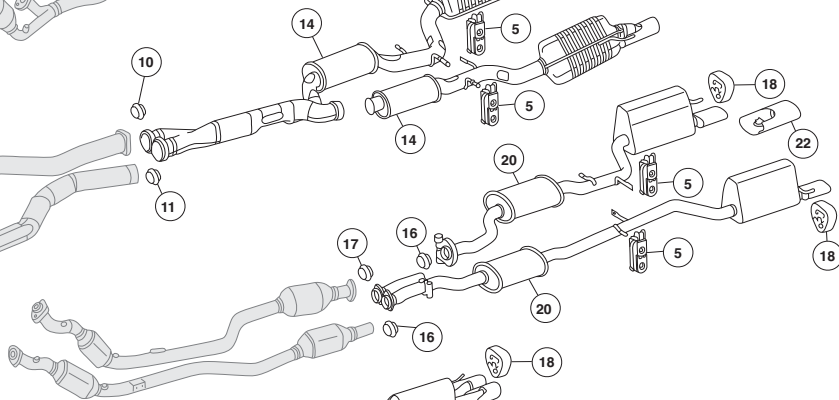

Exhaust System 2000-06

S350, S430, S500

S600, 2001-02

S600, 2003-06

S55, 2001-02

S55K, 2003-06

1. 49-525 Seal Ring, 2000-06 5.99 ea.
2. 49-059 Seal Ring, 2000-06 6.99 ea.
5. 49-562 Center Exhaust Hangers, 2000-06
  11.99 ea.
6. 49-550 Left Rear Exhaust, 2000-06, S350
  559.99 ea.
6. 49-551 Right Rear Exhaust, 2000-06, S350
  449.99 ea.
6. 49-552 Left Rear Exhaust, 2000-06, S430, S500
  519.99 ea.
6. 49-574 Right Rear Exhaust, 2000-06, S430, S500
  449.99 ea.
7. 49-452 Rear Exhaust Hangers, 2000-06
  4.99 ea.
8. 49-554 Left Rear Exhaust, '01-'02 V-12
  939.99 ea.
8. 49-553 Right Rear Exhaust, '01-'02 V-12
  699.99 ea.
10. 49-561 Seal Ring, '03-'06 S600 39.99 ea.
11. 49-560 Seal Ring, '03-'06 S600 17.99 ea.

12. 49-556 Left Chrome Tip, '01-'02 V-12
  224.99 ea.
12. 49-557 Right Chrome Tip, '01-'02 V-12
  224.99 ea.
14. 49-558 Left Rear Exhaust, '03-'06 V-12
  569.99 ea.
14. 49-559 Right Rear Exhaust, '03-'06 V-12
  859.99 ea.
16. 49-417 Seal Ring, 2000-06 11.99 ea.
17. 49-168 Seal Ring, 2000-06 6.99 ea.
18. 49-565 Rear Exhaust Hangers, 2000-06
  12.99 ea.
20. 49-563 Left Rear Exhaust, '01-'02 S55
  1499.99 ea.
20. 49-564 Right Rear Exhaust, '01-'02 S55
  1499.99 ea.
22. 49-566 Chrome Tips, '01-'02 S55 327.99 ea.
25. 49-571 Seal Ring, '03-'06 S55 14.99 ea.
26. 49-572 Seal Ring, '03-'06 S55 15.99 ea.
27. 49-567 Left Rear Exhaust, '03-'06 S55
  '03 To VIN.# A392666 1449.99 ea.

27. 49-568 Left Rear Exhaust, '03-'06 S55
  VIN.# A392667 To '06 1649.99 ea.
27. 49-569 Right Rear Exhaust, '03-'06 S55
  '03 To VIN.# A392666 1199.99 ea.
27. 49-570 Right Rear Exhaust, '03-'06 S55
  VIN.# A392667 To '06 1299.99 ea.

02 Sensor Before Cat Conv