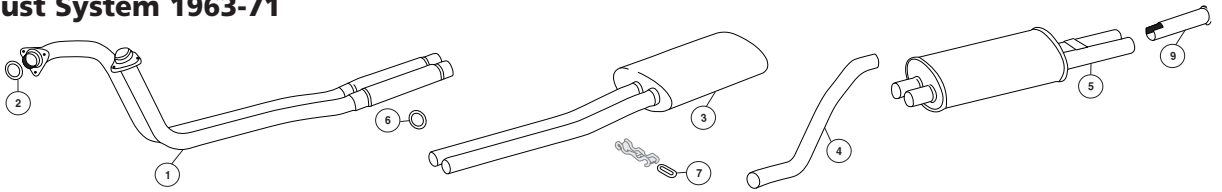

Exhaust System 1963-71

- | | | | | | |
|---|-------------------|---|-------------------|---|------------------|
| 1. 49-211 Front Header Pipes,
250SL, 280SL | 199.99 ea. | 4. 49-211B Exhaust Pipe, (2 Req)
250SL, 280SL | 23.99 ea. | 7. 49-400 Muffler Hangers | 1.99 ea. |
| 2. 49-399 Exhaust Seal,
(2 Req) All Models | 1.99 ea. | 5. 49-211C Rear Muffler
230SL, 250SL, 280SL | 221.99 ea. | 9. 49-401 Chrome Exhaust Tip (2 Req) | 23.99 ea. |
| 3. 49-211A Center Muffler
230SL, 250SL, 280SL | 199.99 ea. | 6. 49-003 Muffler Hangers | 1.99 ea. | | |