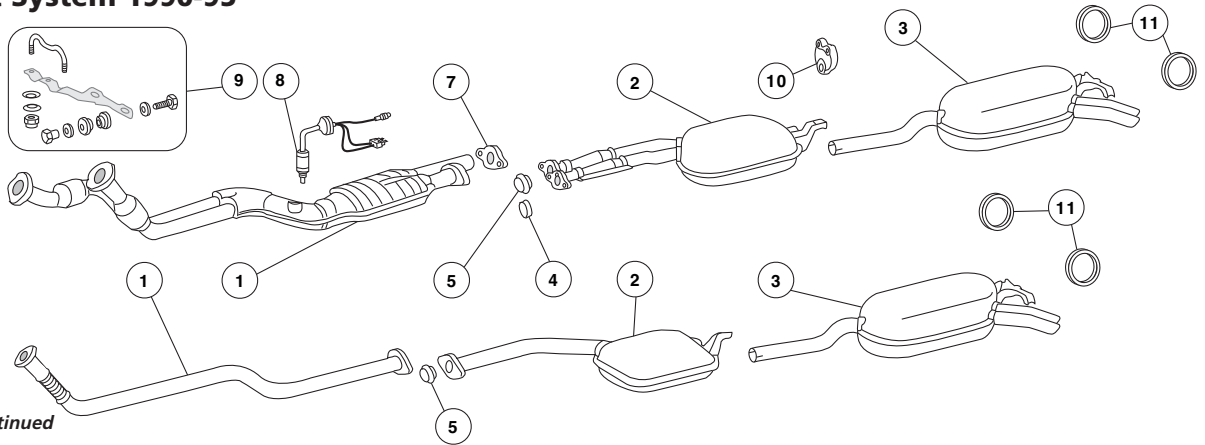

Exhaust System 1990-95

1986-95 Continued

3. 49-191 Rear Muffler, 1986-95, 400E, E420	519.99 ea.	8. 49-124 Oxygen Sensor Gasoline Models Thru '89	129.99 ea.	9. 49-070 Exhaust Mounting Kit** 260E, 300E 2.6, 300E, TE Up To '92, All Coupes	59.99 ea.
3. 49-193 Rear Muffler, 1986-95, 500E, E500	489.99 ea.	8. 54-360 Oxygen Sensor All '90-'92, Except V-8, 4Matic	134.99 ea.	9. 49-196 Exhaust Mounting Kit** 300E 2.8, 300E, TE From '93 All Convertibles, E300D '95	53.99 ea.
4. 49-055 Seal Ring All 6 Cyl. Gasoline Models, '86-'89	2.99 ea.	8. 54-361 Oxygen Sensor From '93, Except V-8, 4Matic	134.99 ea.	9. 49-071 Exhaust Mounting Kit, 1986-95** 300D 2.5 Turbo	46.99 ea.
5. 49-057 Seal Ring, 1986-95, Metal, Gas	3.99 ea.	8. 54-362 Oxygen Sensor, 1986-95 All 4Matic	149.99 ea.	10. 49-081 Muffler Hanger, Center, 1986-95, All Models Except V-8	1.99 ea.
5. 49-525 Seal Ring Graphite, 1986-95 400E/E420, E500	5.99 ea.	8. 49-418 Oxygen Sensor 400E '92	129.99 ea.	11. 49-003 Muffler Hanger, Rear, 1986-95 All Coupes (2 Req.), All Sedans Inc. 500E/E500	1.99 ea.
5. 49-168 Seal Ring, 1986-95, Metal, Diesels	6.99 ea.	8. 54-380 Oxygen Sensor 400E, E420 '93-'95	169.99 ea.	11. 49-120 Muffler Hanger, Rear, 1986-95 All Wagons, All Convertibles	9.99 ea.
5. 49-055 Seal Ring, 1986-95, Graphite, Gas, 6 Cyl	2.99 ea.	8. 54-372 Oxygen Sensor, 500E '92	159.99 ea.		
6. 49-168 Seal Ring, Diesel '87	6.99 ea.	8. 54-380 Oxygen Sensor 500E, E500 '93-'94	169.99 ea.		
7. 49-068 Exhaust Sealing Flange, 1986-95	9.99 ea.				

**Does Not Include Mounting Bracket