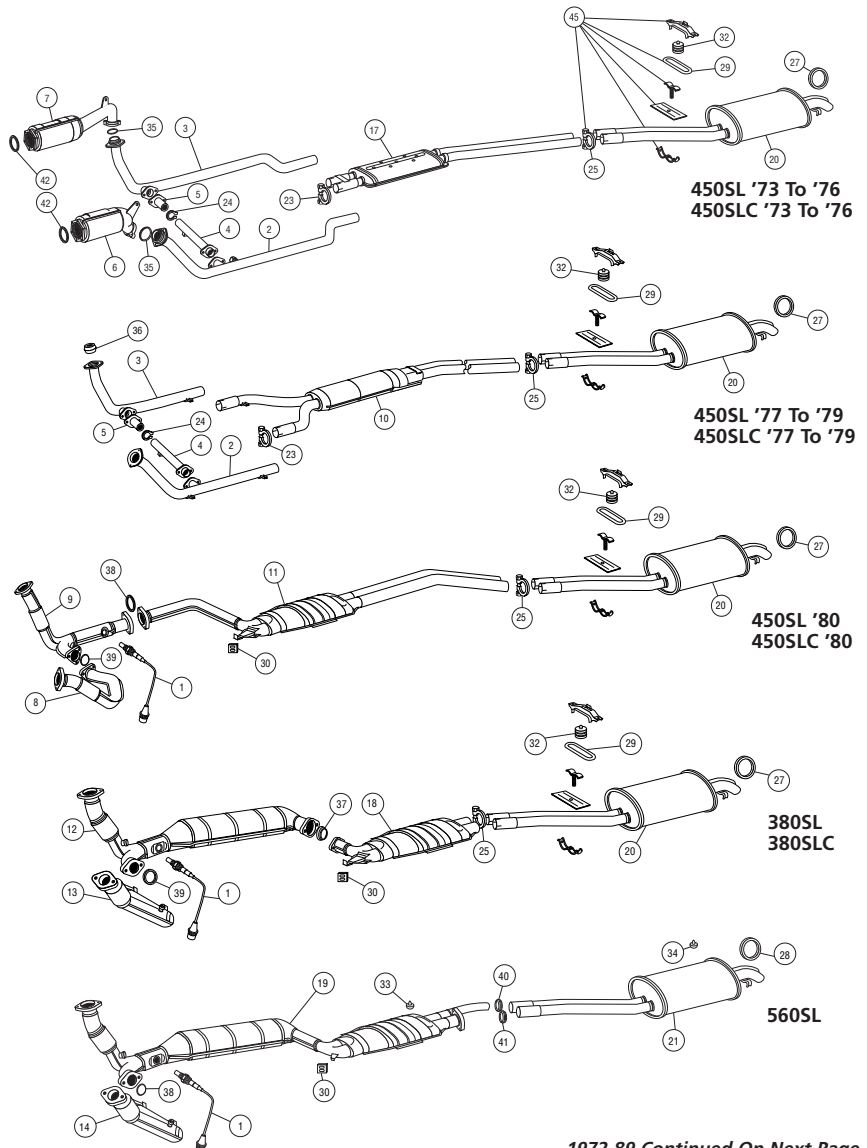

1972-89 Continued On Next Page