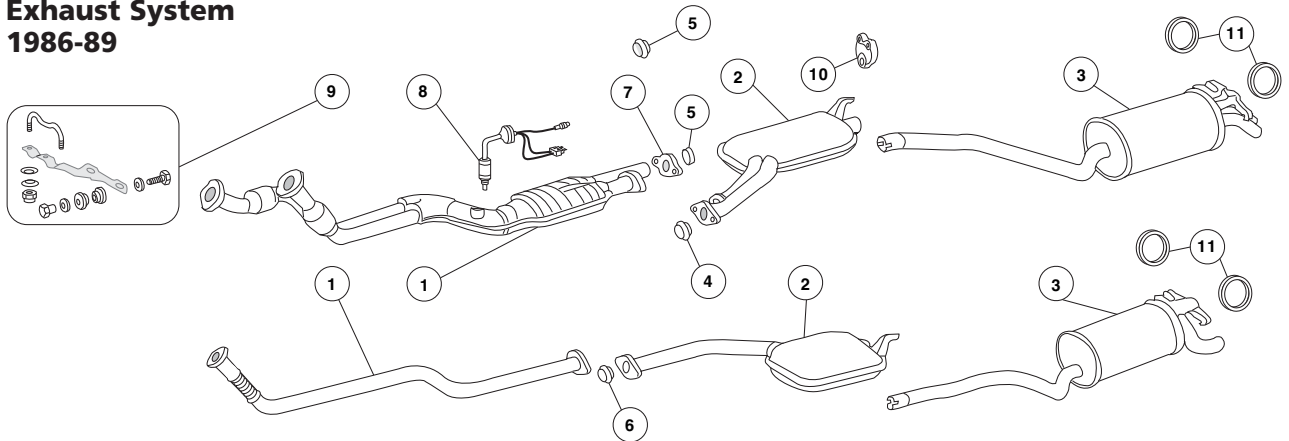

See Illustration On Previous Page

Exhaust System 1986-89

1. 49-004 Catalytic Converter, Federal All Gasoline Models '86 To '89 399.99 ea.	2. 49-043 Center Muffler 300CE Coupe '88-'89 259.99 ea.	2. 49-064 Center Muffler, 1986-95 300D 2.5 Turbo 219.99 ea.
1. 49-004C Catalytic Converter, California All Gasoline Models '86 To '89 669.99 ea.	2. 49-042 Center Muffler All Diesel Models '87 269.99 ea.	2. 49-194 Center Muffler, 1986-95 E300D '95 314.99 ea.
1. 49-052 Front Header Pipe, 1986-95 300D 2.5 Turbo 209.99 ea.	2. 49-182 Center Muffler, 1986-95 300E 2.6; 300E '90 Thru '92 All Wagons '90-On; 4Matic Sedan & 4Matic Wagon 209.99 ea.	3. 49-083 Rear Muffler, 1986-95 300D 2.5 Turbo 268.99 ea.
1. 49-298 Front Header Pipe W/Cat 1995 E300 Diesel 1649.99 ea.	2. 49-181 Center Muffler, 1986-95 300E 2.8; 300E & E320 Sedan From '93 239.99 ea.	3. 49-195 Rear Muffler E300D '95 189.99 ea.
1. 49-179 Catalytic Converter No 4Matic Federal, 1986-95 300E 2.6; 300E, CE, TE '90-'93 300E 2.8 E320 Sedan, Coupe & Conv E320 Wagon 610.99 ea.	2. 49-183 Center Muffler, 1986-95, All Coupes 249.99 ea.	3. 49-044 Rear Muffler, 1986-95 '88 - '89 300CE; 260E, 300E 2.6; 300E Up To '92; 4Matic Sedan; 300D '87 199.99 ea.
1. 49-325 Catalytic Converter, Fed., 1986-95 400E, E420; No 500E/E500 779.99 ea.	2. 49-190 Center Muffler, 1986-95, 400E, E420 519.99 ea.	3. 49-185 Rear Muffler, 1986-95 300E 2.8; 300E & E320 Sedan From '93; Coupes '90-'95 439.99 ea.
2. 49-045 Center Muffler 260E '87 To '89 300E '86 To '89 300TE '88 To '89 214.99 ea.	2. 49-192 Center Muffler, 1986-95, 500E, E500 669.99 ea.	3. 49-187 Rear Muffler, 1986-95 All Wagons, Inc. 4Matic 274.99 ea.
	2. 49-184 Center Muffler, 1986-95 All Convertibles 439.99 ea.	3. 49-186 Rear Muffler, 1986-95, All Convertibles 519.99 ea.

1986-95 Continued On Next Page