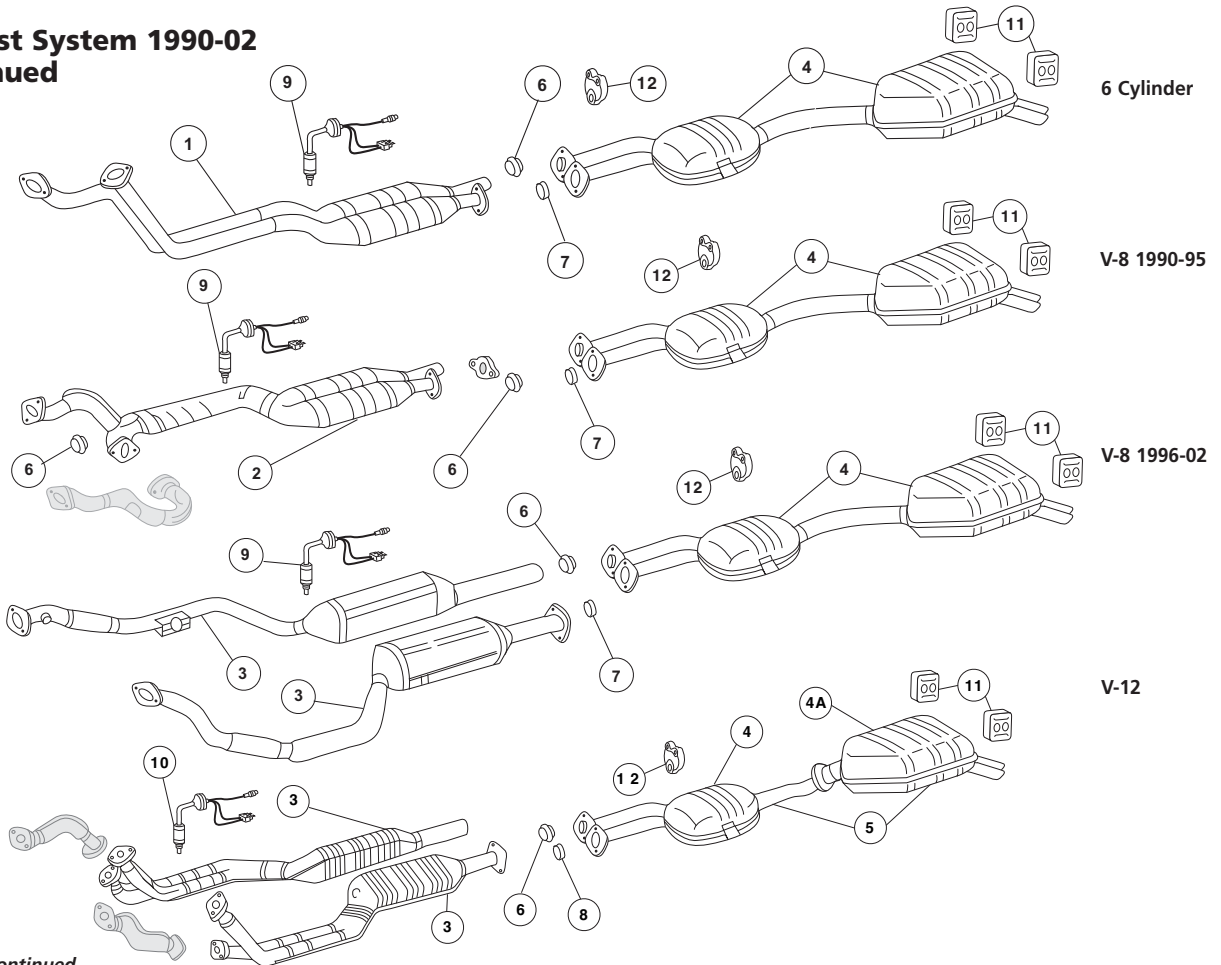

Exhaust System 1990-02 Continued

1990-02 Continued

9.	54-572 O2 Sensor Rear '99-'02 V-8	
	2 Required	129.99 ea.
10.	54-372 O2 Sensor '93-'95 V-12	
	2 Req. Front	159.99 ea.

10.	49-419 O2 Sensor '96-'02 V-12	
	2 Req Front	134.99 ea.
10.	49-419 O2 Sensor Rear '96-'02 V-12	
	2 Required	134.99 ea.

11.	49-120 Exhaust Hanger, 1990-02	9.99 ea.
12.	49-198 Exhaust Hanger, 1990-02	3.99 ea.

Exhaust System 1994-00

1.	49-417 Seal Ring, C43, 1994-00	11.99 ea.
3.	49-059 Seal Ring, C43, 1994-00	6.99 ea.
4.	49-358 Cat Converter, C220/C230 Federal '94-'98 With Dual Header Pipes	519.99 ea.
4.	49-359 Cat Converter, C220/C230 Federal '94-'98 With Single Header Pipes	541.99 ea.
4.	49-360 Cat Converter, C280, '94-'97 Federal	535.00 ea.
4.	49-383 Cat Converter, Left, C280, '98-'00 Federal	283.99 ea.
4.	49-377 Cat Converter, Right, C280, '98-'00 Federal	575.00 ea.
6.	49-057 Exhaust Ring, 1994-00, C220, C230, C280	3.99 ea.

6.	49-059 Exhaust Ring, C280 '94-'97, C36	6.99 ea.
7.	49-424 Center Muffler, 1994-00, C220	199.99 ea.
7.	49-425 Center Muffler, C280 '94-'97	169.99 ea.
7.	49-428 Center Muffler, 1994-00, C43	1049.99 ea.
7A.	49-442 Center & Rear Muffler, C230 '97	559.99 ea.
7A.	49-443 Center & Rear Muffler, 1994-00, C230 Komp	609.99 ea.
7A.	49-444 Center & Rear Muf, C280 '98-'00	609.99 ea.
8.	49-426 Rear Muffler, 1994-00, C220	239.99 ea.
8.	49-427 Rear Muffler, C280 '94-'97	229.99 ea.

8.	49-429 Rear Muffler, 1994-00, C43	1299.99 ea.
9.	49-448 Center & Rear Exh, C230 '98	559.99 ea.
9.	49-449 Center & Rear Exh, C36 '95-'96	1549.99 ea.

O2 Sensor Before Cat Conv

10.	49-453 O2 Sensor, C220 '94	134.99 ea.
10.	49-457 O2 Sensor, C220 '95-'96	129.99 ea.
10.	49-462 O2 Sensor, C230 '97-'00	129.99 ea.
10.	49-460 O2 Sensor, C280 '94-'96	124.99 ea.
10.	49-463 O2 Sensor, C280 1997	159.99 ea.
10.	49-458 O2 Sensor, C280 '98-'00, Left	244.99 ea.
10.	49-459 O2 Sensor, C280 '98-'00, Right	142.99 ea.

See Illustration On Next Page