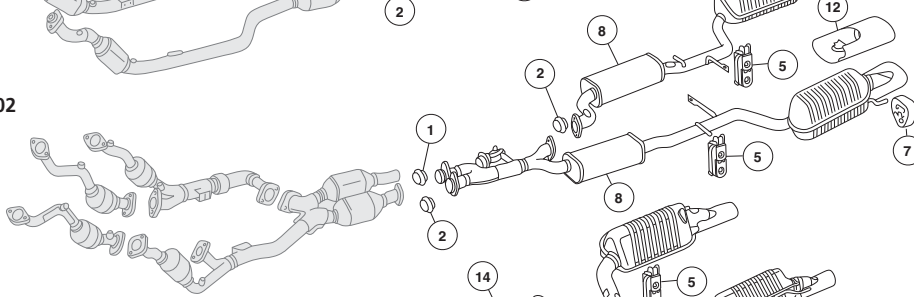

Exhaust System 2000-06

S350, S430, S500

S600, 2001-02

S600, 2003-06

S55, 2001-02

S55K, 2003-06

1. 49-525 Seal Ring, 2000-06 5.99 ea.
2. 49-059 Seal Ring, 2000-06 6.99 ea.
5. 49-562 Center Exhaust Hangers, 2000-06
  11.99 ea.
6. 49-550 Left Rear Exhaust, 2000-06, S350
  559.99 ea.
6. 49-551 Right Rear Exhaust, 2000-06, S350
  449.99 ea.
6. 49-552 Left Rear Exhaust, 2000-06, S430, S500
  519.99 ea.
6. 49-574 Right Rear Exhaust, 2000-06, S430, S500
  449.99 ea.
7. 49-452 Rear Exhaust Hangers, 2000-06
  4.99 ea.
8. 49-554 Left Rear Exhaust, '01-'02 V-12
  939.99 ea.
8. 49-553 Right Rear Exhaust, '01-'02 V-12
  699.99 ea.
10. 49-561 Seal Ring, '03-'06 S600 39.99 ea.
11. 49-560 Seal Ring, '03-'06 S600 17.99 ea.

12. 49-556 Left Chrome Tip, '01-'02 V-12
  224.99 ea.
12. 49-557 Right Chrome Tip, '01-'02 V-12
  224.99 ea.
14. 49-558 Left Rear Exhaust, '03-'06 V-12
  569.99 ea.
14. 49-559 Right Rear Exhaust, '03-'06 V-12
  859.99 ea.
16. 49-417 Seal Ring, 2000-06 11.99 ea.
17. 49-168 Seal Ring, 2000-06 6.99 ea.
18. 49-565 Rear Exhaust Hangers, 2000-06
  12.99 ea.
20. 49-563 Left Rear Exhaust, '01-'02 S55
  1499.99 ea.
20. 49-564 Right Rear Exhaust, '01-'02 S55
  1499.99 ea.
22. 49-566 Chrome Tips, '01-'02 S55 327.99 ea.
25. 49-571 Seal Ring, '03-'06 S55 14.99 ea.
26. 49-572 Seal Ring, '03-'06 S55 15.99 ea.
27. 49-567 Left Rear Exhaust, '03-'06 S55
  '03 To VIN.# A392666 1449.99 ea.

27. 49-568 Left Rear Exhaust, '03-'06 S55
  VIN.# A392667 To '06 1649.99 ea.
27. 49-569 Right Rear Exhaust, '03-'06 S55
  '03 To VIN.# A392666 1199.99 ea.
27. 49-570 Right Rear Exhaust, '03-'06 S55
  VIN.# A392667 To '06 1299.99 ea.

02 Sensor Before Cat Conv