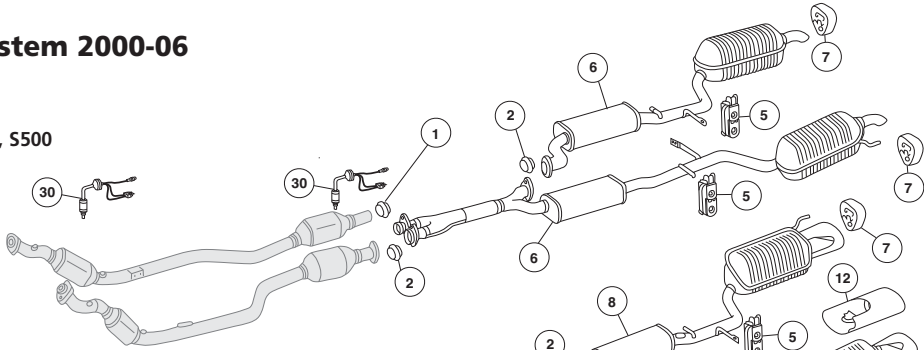

Exhaust System 2000-06

S350, S430, S500

S600, 2001-02