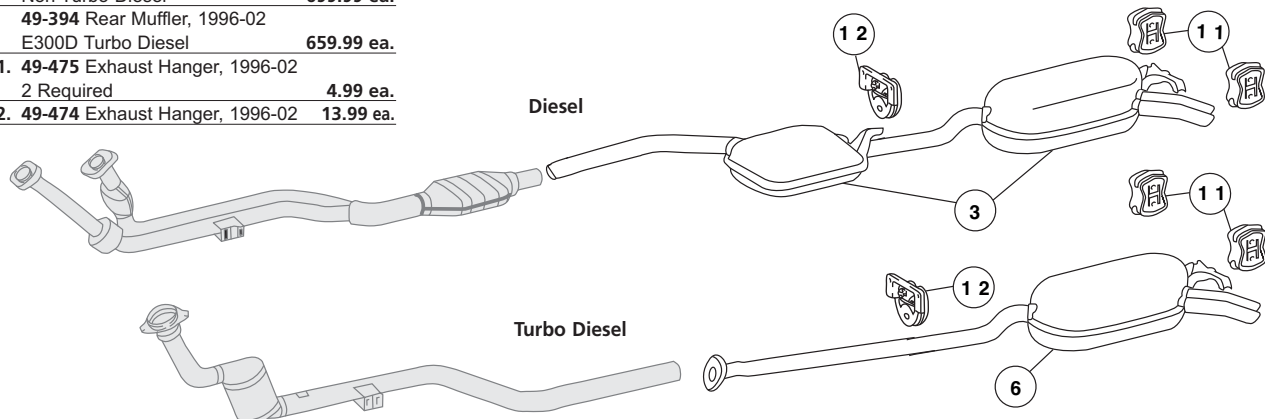

Exhaust System 1996-02

3. 49-382 Center & Rear Muffler, 1996-02 Non Turbo Diesel	699.99 ea.
6. 49-394 Rear Muffler, 1996-02 E300D Turbo Diesel	659.99 ea.
11. 49-475 Exhaust Hanger, 1996-02 2 Required	4.99 ea.
12. 49-474 Exhaust Hanger, 1996-02	13.99 ea.