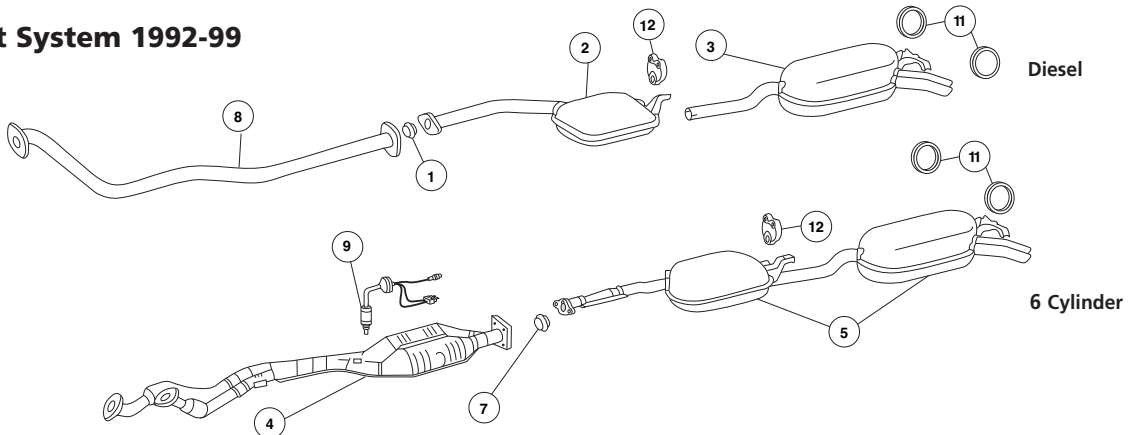

Exhaust System 1992-99

1. 49-059 Exhaust Ring, 1992-99	6.99 ea.	4. 49-365 Cat Converter, 1999 6 Cyl, Federal	639.99 ea.	9. 49-295 O2 Sensor '92-'95, Front	141.99 ea.
2. 49-398 Center Muffler-Diesel, 1992-99	287.99 ea.	5. 49-217 Center & Rear Muf, 1992-99, 6 Cyl Short Body	799.99 ea.	9. 49-423 O2 Sensor '96, Front	139.99 ea.
3. 49-391 Rear Muffler-Diesel, 1992-99	329.99 ea.	5. 49-219 Center & Rear Muf, 1992-99, 6 Cyl Long Body	799.99 ea.	9. 49-422 O2 Sensor '97-'99, Front	121.99 ea.
4. 49-201 Cat Converter, '92-'98 6 Cyl, Federal	629.99 ea.	7. 49-059 Exhaust Ring, 1992-99	6.99 ea.	9. 54-575 O2 Sensor '94-'95, Rear	154.99 ea.
4. 49-201C Cat Converter, '92-'95 6 Cyl, CA	839.99 ea.	8. 49-397 Exhaust Header Pipe, 1992-99	331.99 ea.	9. 54-576 O2 Sensor '96, Rear	164.99 ea.
				9. 49-421 O2 Sensor '97-'99, Rear	124.99 ea.
				11. 49-407 Exhaust Hanger, 1992-99	4.99 ea.
				12. 49-406 Exhaust Hanger (2), 1992-99	1.99 ea.