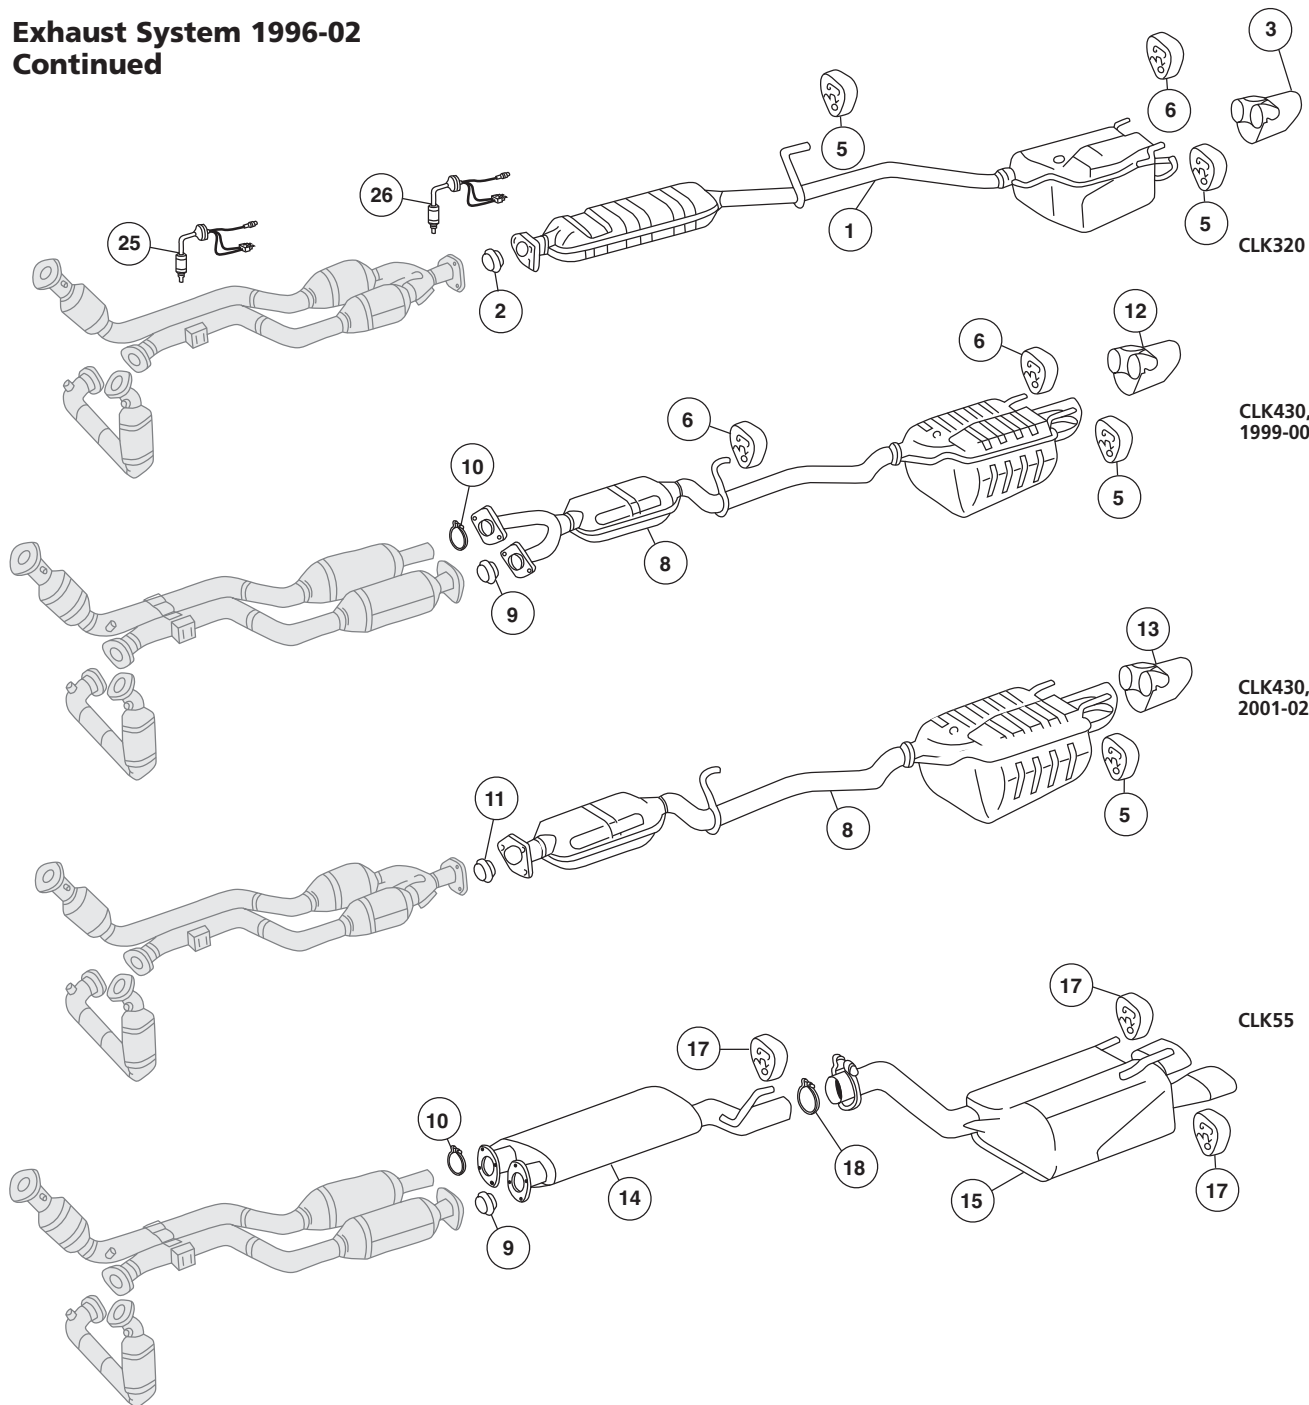

Exhaust System 1996-02 Continued

1996-02 Continued

15. 49-537 Rear Muffler, 1998-02 All CLK55 (Comes With AMG Chrome Tip)	2449.99 ea.
17. 49-451 Exhaust Rubber Hanger, 1998-02 CLK55	6.99 ea.
18. 49-538 Muffler Clamp, 1998-02, CLK55	19.99 ea.

25. 49-458 O2 Sensor, Left Front '98-'00 All Models	244.99 ea.
25. 49-459 O2 Sensor, Right Front '98-'00 All Models	142.99 ea.
25. 49-529 O2 Sensor, Left Front '01-'03 All Models	234.99 ea.
25. 49-530 O2 Sensor, Right Front '01-03 All Models	194.99 ea.

26. 49-454 O2 Sensor, Left Rear '98-'00 All Models	129.99 ea.
26. 49-456 O2 Sensor, Right Rear '98-'00 All Models	129.99 ea.
26. 49-531 O2 Sensor, Left Rear '01-'03 All Models	179.99 ea.
26. 49-532 O2 Sensor, Right Rear '01-03 All Models	129.99 ea.