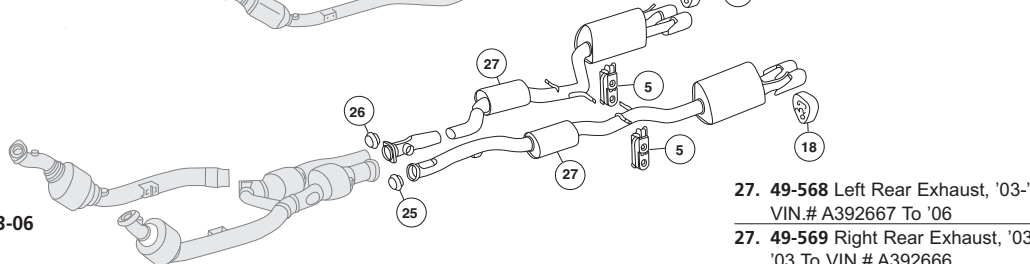

S55K, 2003-06