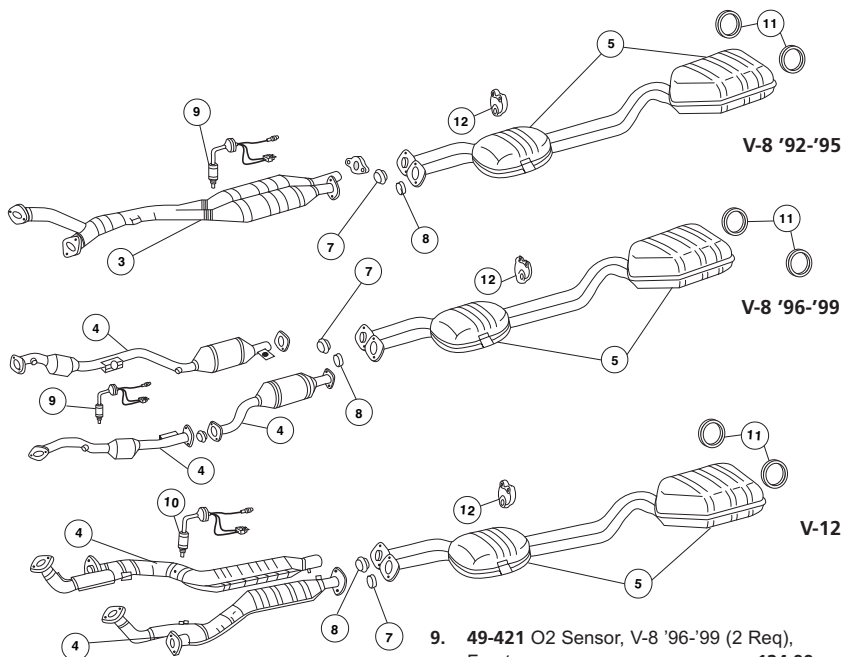

3. **49-207** Cat Converter, V-8, '92-'95 Sedans & Coupes, Federal **899.99 ea.**
4. **49-362** Cat Converter, Front Left V-8, '96-'99 Sedan Or Coupe, Federal **329.99 ea.**
4. **49-362C** Cat Converter, Front Left V-8, '96-'99 Sedan Or Coupe, Calif. **579.99 ea.**
4. **49-363** Cat Converter, Rear Left V-8, '96-'99 Sedan Or Coupe, Federal **329.99 ea.**
4. **49-363C** Cat Converter, Rear Left V-8, '96-'99 Sedan Or Coupe, California **629.99 ea.**
4. **49-361** Cat Converter, Right V-8, '96-'99 Sedan Or Coupe, Federal **539.99 ea.**
4. **49-361C** Cat Converter, Right V-8, '96-'99 Sedan Or Coupe, Calif. **869.99 ea.**
4. **49-148** Cat Converter, Left, '92-'95 V-12 Sedan Or Coupe, Federal **439.99 ea.**
4. **49-148C** Cat Converter, Left, '92-'95 V-12 Sedan Or Coupe, Calif. **529.99 ea.**
4. **49-148R** Cat Converter, Right, '92-'95 V-12 Sedan Or Coupe, Federal **439.99 ea.**
4. **49-148RC** Cat Converter, Right, '92-'95 V-12 Sedan Or Coupe, Calif. **560.99 ea.**
4. **49-367** Cat Converter, Left, '96-'99, V-12 Sedan Or Coupe, Federal **440.99 ea.**
4. **49-366** Cat Converter, Right, '96-'99, V-12 Sedan Or Coupe, Fed. **440.99 ea.**
5. **49-431** Center & Rear Muffler, 1992-99, All V-8 Short Body Sedan **1099.99 ea.**
5. **49-218** Center & Rear Muffler, 1992-99, All V-8 Long Body Sedan **369.99 ea.**
5. **49-435** Center & Rear Muffler, 1992-99, All V-8 Coupes **1019.99 ea.**
5. **49-220** Center & Rear Muffler, '92-'95 V-12 Sedan **969.99 ea.**
5. **49-047** Center & Rear Muffler, '96-'99 V-12 Sedan **1149.99 ea.**

5. **49-433** Center & Rear Muffler, '92-'95 V-12 Coupe **1149.99 ea.**
5. **49-086** Center & Rear Muffler, '96-'99 V-12 Coupe **1149.99 ea.**
7. **49-059** Exhaust Ring, 1992-99 **6.99 ea.**
8. **49-417** Exhaust Ring, 1992-99 **11.99 ea.**
9. **49-418** O2 Sensor, V-8 '92-VIN# 080956 **129.99 ea.**
9. **49-420** O2 Sensor, 1992-99, V-8 VIN# 080957 To '95 **134.99 ea.**

9. **49-421** O2 Sensor, V-8 '96-'99 (2 Req), Front **124.99 ea.**
9. **49-483** O2 Sensor, V-8 '96-'99 Rear Left **129.99 ea.**
9. **49-419** O2 Sensor, V-8 '96-'99 Rear Right **134.99 ea.**
10. **49-418** O2 Sensor, V-12 '93-'95 **129.99 ea.**
10. **49-419** O2 Sensor, V-12 '96-'99 (2 Req), Front **134.99 ea.**
10. **54-577** O2 Sensor, V-12 '96-'99 (2 Req), Rear **164.99 ea.**
11. **49-407** Exhaust Hanger, 1992-99 **4.99 ea.**
12. **49-406** Exhaust Hanger, 1992-99 **1.99 ea.**

Exhaust System 1990-02

1. **49-202** Cat Converter, '90-'97 300SL, SL320 Federal **599.99 ea.**
2. **49-204** Cat Converter 500SL, SL500 '90-'95 Federal **779.99 ea.**
3. **49-205** Cat Converter, Left '96-'98 SL500 Federal **529.99 ea.**
3. **49-206** Cat Converter, Right '96-'98 SL500 Federal **529.99 ea.**
3. **49-521** Cat Converter, Left '96-'98 SL500 California **799.99 ea.**
3. **49-520** Cat Converter, Right '96-'98 SL500 California **799.99 ea.**
3. **49-508** Cat Converter Left '99-'02 SL500 FED. **529.99 ea.**
3. **49-507A** Cat Converter Left '99-'02 SL500 CAL. **869.99 ea.**
3. **49-506** Cat Converter Right '99-'02 SL500 FED. **529.99 ea.**
3. **49-507** Cat Converter Right '99-'02 SL500 CAL. **869.99 ea.**
3. **49-246** Cat Converter, Left 1993 600SL Federal **508.99 ea.**

3. **49-247** Cat Converter, Right 1993 600SL Federal **508.99 ea.**
3. **49-246** Cat Converter, Left '94-'95 SL600 Federal **508.99 ea.**
3. **49-247** Cat Converter, Right, '94-'95 SL600 Federal **508.99 ea.**
3. **49-368** Cat Converter, Left, '96-'02 SL600 Federal **499.99 ea.**
3. **49-369** Cat Converter, Right '96-'02, SL600 Federal **499.99 ea.**
4. **49-436** Center & Rear Muffler, 1990-02 All 300SL, SL320 '90-'98 500SL, SL500 **1149.99 ea.**
4. **49-437** Center Muffler, '93-'98 600SL, SL600 **589.99 ea.**
- 4A. **49-439** Rear Muffler '93-'98, 600SL, SL600 **699.99 ea.**
5. **49-440** Center & Rear Muffler '99-'02 SL500 **1199.99 ea.**
5. **49-441** Center & Rear Muffler '99-'02 SL600 **1199.99 ea.**
6. **49-059** Exhaust Ring, 1990-02 **6.99 ea.**
7. **49-525** Exhaust Ring, 1990-02 **5.99 ea.**
8. **49-417** Exhaust Ring, 1990-02 **11.99 ea.**
9. **54-371** O2 Sensor '90-'93 (6 Cyl) **189.99 ea.**

9. **49-418** O2 Sensor '94-'95 (6 Cyl) Front **129.99 ea.**
9. **54-379** O2 Sensor 1996 (6 Cyl) Front **164.99 ea.**
9. **49-484** O2 Sensor '94-'96 (6 Cyl) Rear **171.99 ea.**
9. **49-419** O2 Sensor 1997 (6 Cyl) Front **134.99 ea.**
9. **49-422** O2 Sensor 1997 (6 Cyl) Rear **121.99 ea.**
9. **54-373** O2 Sensor '90-'92 V-8 **129.99 ea.**
9. **54-380** O2 Sensor '93-'95 V-8 **169.99 ea.**
9. **54-374** O2 Sensor '96-'98 V-8 Left FT **129.99 ea.**
9. **54-358** O2 Sensor '96-'98 V-8 Right FT **97.99 ea.**
9. **49-419** O2 Sensor Rear '96-'98 V-8 2 Req **134.99 ea.**
9. **54-374** O2 Sensor '99-'02 V-8 Front Left **129.99 ea.**
9. **49-421** O2 Sensor '99-'02 V-8 Front Right **124.99 ea.**

1990-02 Continued
See Illustration On Next Page