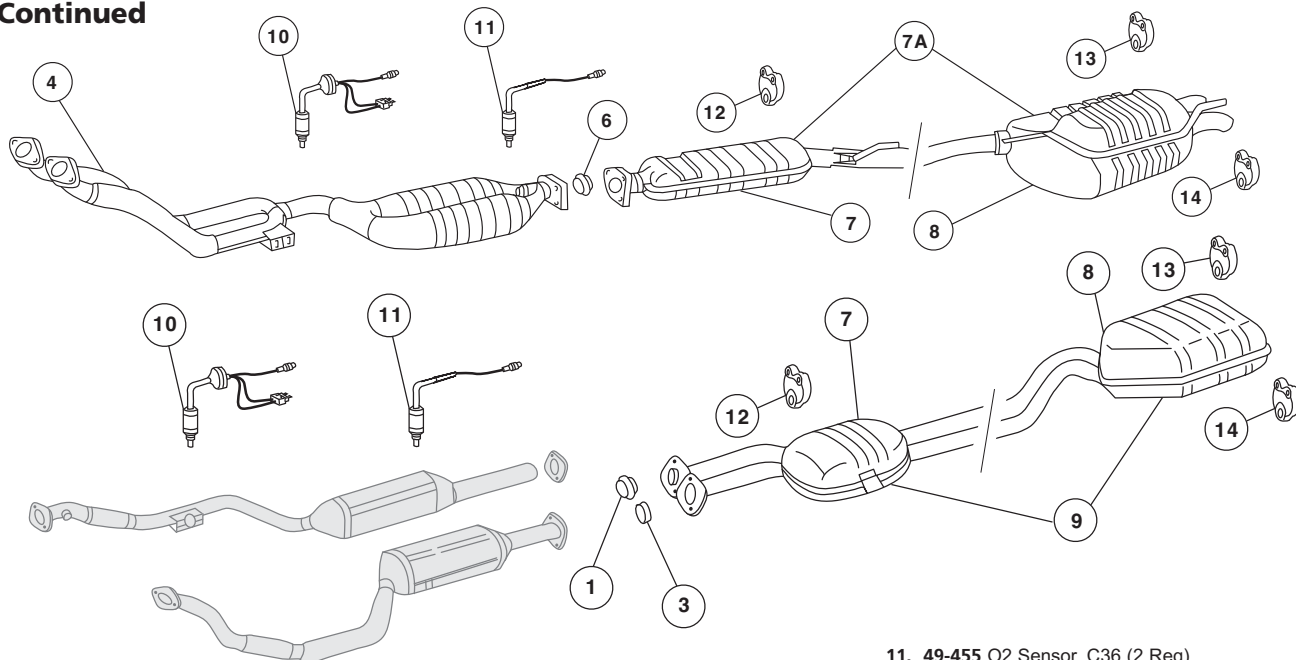

Exhaust System 1994-00 Continued