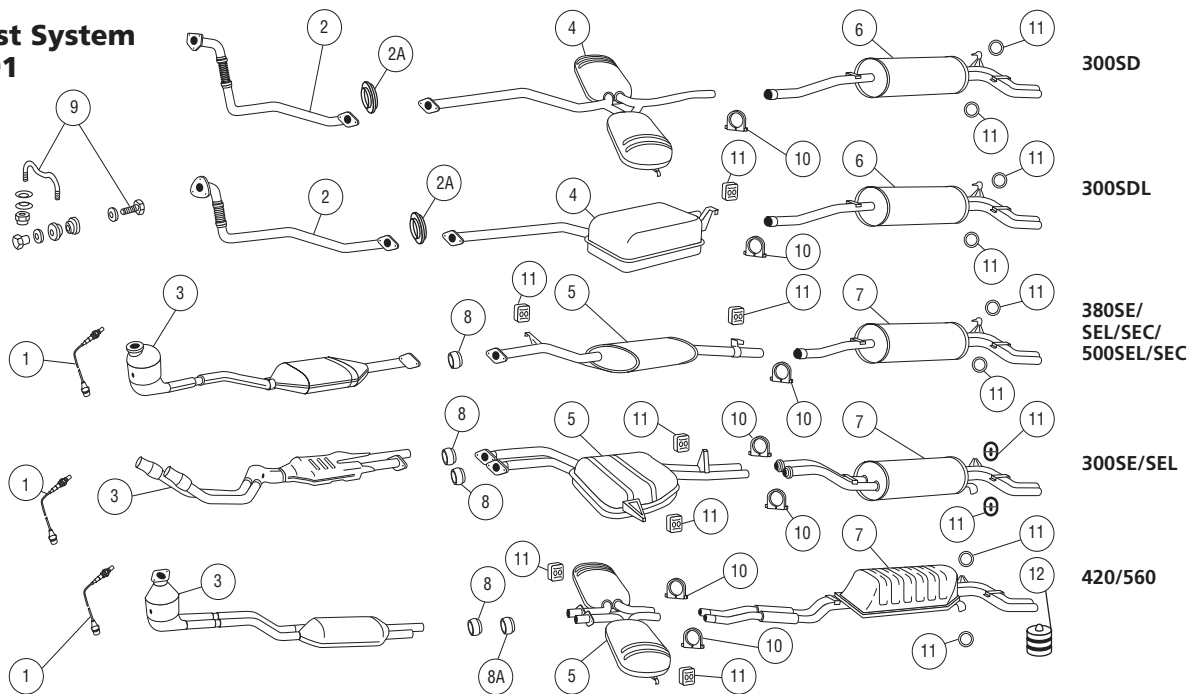

12. **49-132** Center Muffler, 280CE Up To VIN# 016970 ('79) **199.99 ea.**
13. **49-130** Center Muffler, 280E From VIN# 063891 ('80) **149.99 ea.**
13. **49-133** Center Muffler, 280CE From VIN# 016971 ('80) **529.99 ea.**
15. **49-034** Rear Muffler, 240D, 300D, CD, Nonturbo **109.99 ea.**
15. **49-039** Rear Muffler, 300TD Nonturbo **115.99 ea.**
16. **49-037** Rear Muffler, 300D, CD, Turbo **145.99 ea.**
16. **49-040** Rear Muffler, 300TD, Turbo **149.99 ea.**
17. **49-110** Rear Muffler, 280E Up To VIN# 063890 ('79), 280CE Up To VIN# 016970 ('79) **199.99 ea.**
18. **49-131** Rear Muffler, 280E From VIN# 063891 ('80), 280CE From VIN# 016971 ('80) **199.99 ea.**
20. **49-003** Hangers, Diesel **1.99 ea.**
21. **49-082** Hangers, Gas, 280E, CE **3.99 ea.**
22. **49-063** Rubber Buffer **3.99 ea.**
25. **49-066** Muffler Clamps, Diesel, Nonturbo **5.99 ea.**

26. **49-065** Muffler Clamps, Diesel, Turbo **3.99 ea.**
27. **49-134** Muffler Clamps, Gas, Dual Pipe **3.99 ea.**
28. **49-067** Muffler Clamps, Gas, Single Pipe **3.99 ea.**
30. **49-100** Exhaust Pipe Seal Ring
  230 To VIN# 066461 ('77)
  240D To VIN# 111281 (Mid '79)
  300D To VIN# 134919 (Mid '79)
  300TD To VIN# 004655 (Mid '79) **4.99 ea.**
31. **49-057** Exhaust Pipe Seal Ring
  280CE From VIN# 016971 ('80)
  280E From VIN# 063891 Federal ('80)
  280E From VIN# 068873 California ('80) **3.99 ea.**
35. **54-244** Oxygen Sensor
  280CE From VIN# 016971 Federal ('80)
  280CE From VIN# 016924 California ('80)
  280E From VIN# 063891 Federal ('80)
  280E From VIN# 068873 California ('80) **28.99 ea.**

Exhaust System 1981-91

1. **49-165** Oxygen Sensor, 1981-91, 300SE, SEL To '89 **149.99 ea.**
1. **54-308** Oxygen Sensor, 1981-91 300SE, SEL From '90 **161.99 ea.**
1. **883431** Oxygen Sensor, 1981-91, 380SEL, SEC To '82 **29.99 ea.**
1. **883431** Oxygen Sen, 1981-91, All V8 Mod '83 To '85 **29.99 ea.**
1. **54-295** Oxygen Sen, 1981-91, All V8 Mod From '86 **139.99 ea.**

2. **49-026** Header Pipe, 1981-91, Diesel 300SD Federal; 300SD To '84 Calif. **174.99 ea.**
2. **49-348** Header Pipe, 1981-91, Diesel 350SD, 350SDL **204.99 ea.**
- 2A. **49-168** Header Pipe Seal Ring, 1981-91 All Diesels **6.99 ea.**
3. **49-005** Catalytic Converter, 1981-91 300SE, SEL '88-'91, Federal **528.99 ea.**
3. **49-009C** Catalytic Converter, 1981-91 300SE, SEL '88-'91, California **609.99 ea.**

3. **49-022** Catalytic Converter, 1981-91, Federal 380SE, SEL, SEC; 500SEL, SEC **559.99 ea.**
3. **49-031** Catalytic Converter, 1981-91 420SEL; 560SEL, SEC, Federal **687.99 ea.**
3. **49-031C** Catalytic Converter, 1981-91 420SEL; 560SEL, SEC, California **769.99 ea.**

1981-91 Continued On Next Page