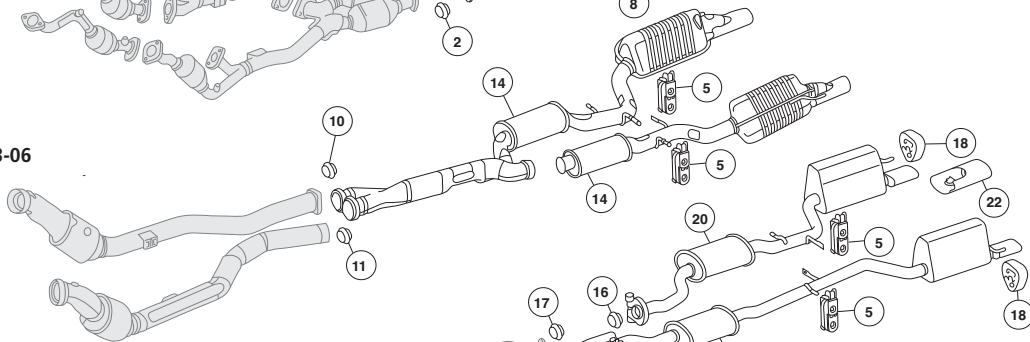

S600, 2003-06

S55, 2001-02