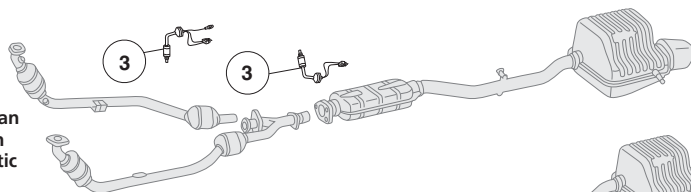

Exhaust System 2001-07

3.	2001-07, C240/C320 Sedan/Coupe/Wagon, 54-646 No 4Matic Before Cat, Left	174.99 ea.
	54-647 Before Cat, Right	271.99 ea.
	54-648 After Cat, Left Or Right (2)	179.99 ea.
3.	2001-07, C240/C320 Sedan/Wagon, 4Matic Only	
	54-650 Before Cat, Left	231.99 ea.
	54-648 Before Cat, Right	179.99 ea.
	54-646 After Cat, Left	174.99 ea.
	54-649 After Cat, Right	219.99 ea.
4.	2001-07, C230K Sedan, '03-'05	
	54-644 Before Cat	281.99 ea.
	54-645 After Cat	154.99 ea.
6.	2001-07, C230K Coupe '02	
	54-642 Before Cat	151.99 ea.
	54-643 After Cat	257.99 ea.
6.	2001-07, C230K Coupe '03-'05	
	54-644 Before Cat	281.99 ea.
	54-645 After Cat	154.99 ea.
9.	2001-07, C32 AMG	
	54-646 Before Cat, Left	174.99 ea.
	54-647 Before Cat, Right	271.99 ea.
	54-648 After Cat, Left Or Right (2)	179.99 ea.
8.	2001-07, C55 AMG	
	54-656 Before Cat, Left	251.99 ea.
	54-647 Before Cat, Right	271.99 ea.
	54-648 After Cat, Left Or Right (2)	179.99 ea.
10.	C280/C350 Sedan, No 4Matic, C230 Sedan '06-'07	
	54-651 Before Cat, Left Or Right (2)	291.99 ea.
	54-652 After Cat, Left Or Right (2)	187.99 ea.
10.	2001-07, C280/C350 Sedan, 4Matic Only	
	54-651 Before Cat, Left	291.99 ea.
	54-653 Before Cat, Right	289.99 ea.
	54-654 After Cat, Left	267.99 ea.
	54-655 After Cat, Right	231.99 ea.

C240, 320 Sedan
Coupe, Wagon
Includes 4 Matic