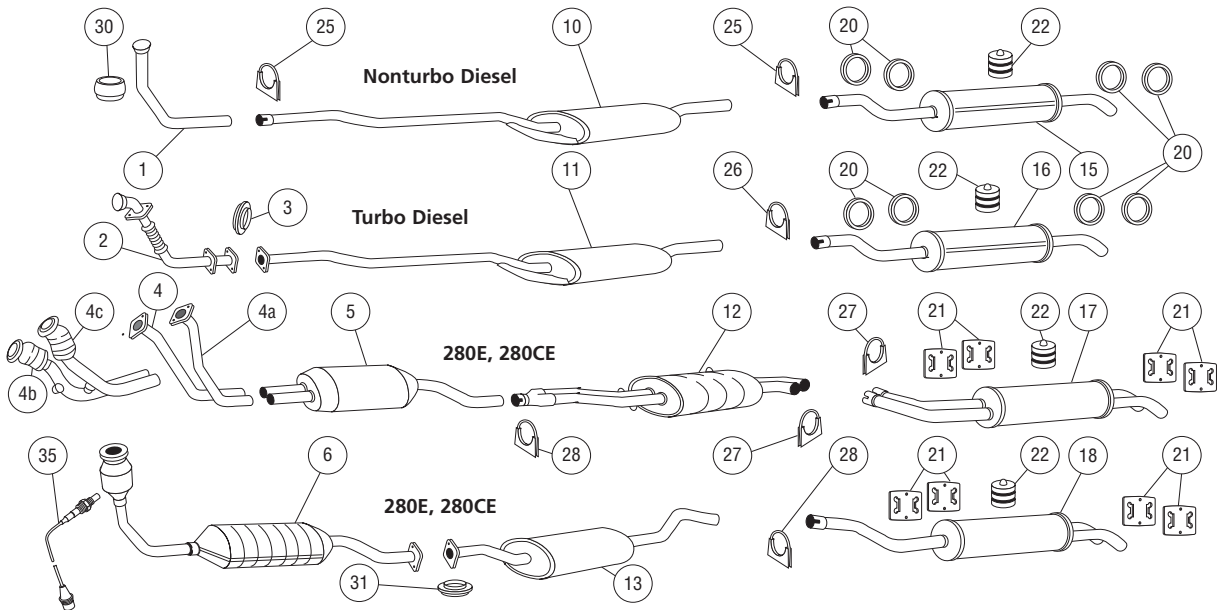

Exhaust System 1977-85

1. 49-024 Header Pipe, 240D	31.99 ea.	3. 49-168 Exhaust Pipe Seal Ring, 300D, CD, TD Turbos	6.99 ea.	4b. 49-344 Header Pipe, Cyl. 1-3 280E, Calif. Up To VIN# 063872 ('79) 280CE, Calif. Up To VIN# 016970 ('79)	CALL
1. 49-032 Header Pipes, 300D, CD, TD, Nonturbo	29.99 ea.	4. 49-146 Header Pipe, Federal, Cyl. 1-3 280E Up To VIN# 063890 ('79) 280CE Up To VIN# 016970 ('79)	189.99 ea.	4c. 49-345 Header Pipe, Cyl. 4-6 280E, Calif. Up To VIN# 063872 ('79) 280CE, Calif. Up To VIN# 016971 ('79)	CALL
2. 49-002 Header Pipes, 300D, CD, TD, Turbo U.S. Models To '85; California Models To '84	149.99 ea.	4a. 49-147 Header Pipe, Federal, Cyl. 4-6 280E Up To VIN# 063890 ('79) 280CE Up To VIN# 016970 ('79)	74.99 ea.		
2. 49-035 Header Pipes, '85 CA Models	237.99 ea.				

1977-85 Continued On Next Page