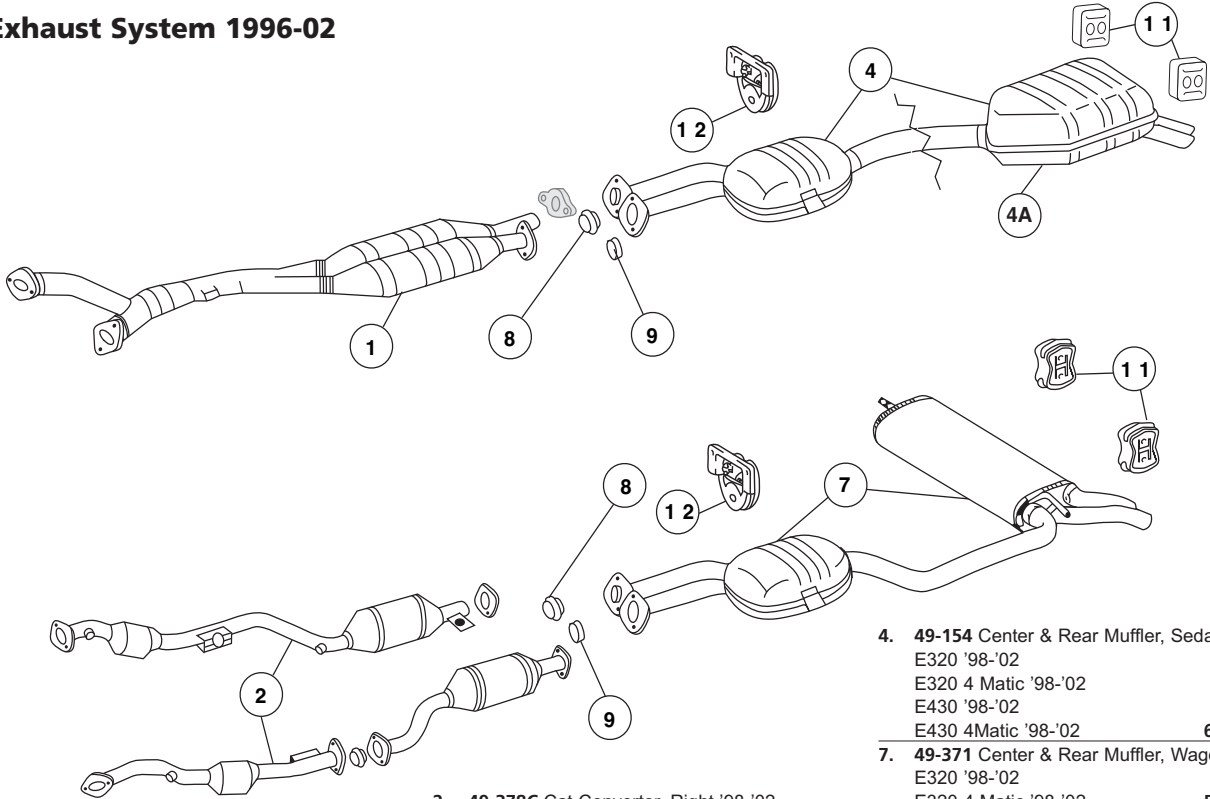

Exhaust System 1996-02

1. **49-370** Cat Converter, E320 '96-'97, Federal **599.99 ea.**
1. **49-370C** Cat Converter, E320 '96-'97, California **923.99 ea.**
2. **49-379** Cat Converter, Left '98-'02 E320/E430 Federal, No 4 Matic **529.99 ea.**
2. **49-379C** Cat Converter, Left '98-'02 E320/E430 Calif., No 4 Matic **798.99 ea.**
2. **49-378** Cat Converter, Right '98-'02 E320/E430 Federal, No 4 Matic **559.99 ea.**

2. **49-378C** Cat Converter, Right '98-'02 E320/E430 Calif., No 4 Matic **798.99 ea.**
2. **49-524** Cat Converter, Left '98-'02 E320/E430 Federal, 4 Matic Only **508.99 ea.**
2. **49-523** Cat Converter, Right '98-'02 E320/E430 Federal, 4 Matic Only **539.99 ea.**
2. **49-374** Cat Converter, Left 1997 E420, Federal **559.99 ea.**
2. **49-373** Cat Converter, Right 1997 E420, Federal **559.99 ea.**
4. **49-112** Center Muffler, Sedan All 6 Cyl, '96-'97 **237.99 ea.**
- 4A. **49-112R** Rear Muffler, Sedan All 6 Cyl, '96-'97 **304.99 ea.**
4. **49-396** Center & Rear Muffler, Sedan E420, 1997 **649.99 ea.**

4. **49-154** Center & Rear Muffler, Sedan E320 '98-'02 E320 4 Matic '98-'02 E430 '98-'02 E430 4Matic '98-'02 **629.99 ea.**
7. **49-371** Center & Rear Muffler, Wagon E320 '98-'02 E320 4 Matic '98-'02 **589.99 ea.**
8. **49-055** Exhaust Ring E320 '96-'97 **2.99 ea.**
8. **49-525** Seal Ring E320 '98-'02; E420, E430, E55, All 4 Matic **5.99 ea.**
9. **49-057** Exhaust Ring E320 '96-'97 **3.99 ea.**
9. **49-059** Exhaust Ring E320 '98-'02; E420, E430, E55, All 4 Matic **6.99 ea.**
11. **49-475** Exhaust Hanger, 1996-02 Sedans, 2 Required **4.99 ea.**
11. **49-476** Exhaust Hanger, 1996-02 Wagons, 2 Required **4.99 ea.**
12. **49-474** Exhaust Hanger Bracket, 1996-02, All **13.99 ea.**

Exhaust System 1996-02

1. **49-533** Center & Rear Muffler, 1998-02 All CLK320 **649.99 ea.**
2. **49-168** Seal Ring, Cat. To Muffler, 1998-02 All CLK320 **6.99 ea.**
3. **49-292** Chrome Exhaust Tip, 1998-02 All CLK320 **83.99 ea.**
5. **49-450** Exhaust Rubber Hanger, 1998-02 All CLK320 & CLK430 (Center & Left Rear) **3.99 ea.**
6. **49-452** Exhaust Rubber Hanger, 1998-02 All CLK320 & CLK430 (Right Rear) **4.99 ea.**

8. **49-534** Center & Rear Muffler, 1998-02 All CLK430 '99-'00 **649.99 ea.**
8. **49-535** Center & Rear Muffler, 1998-02 All CLK430 Coupe '01-'02 **649.99 ea.**
8. **49-540** Center & Rear Muffler, 1998-02 All CLK430 Cabriolet **649.99 ea.**
9. **49-417** Seal Ring, Cat. To Muffler, 1998-02 All CLK430, '99-'00 **11.99 ea.**
10. **49-539** Exhaust Flange, Cat. To Muffler, 1998-02 All CLK430, '99-'00, All CLK55 **15.99 ea.**

11. **49-571** Seal Ring, Cat. To Muffler, 1998-02 All CLK430, '01-'02, All CLK430 Cabriolet **14.99 ea.**
12. **49-576** Black Exhaust Tip CLK430 '99-'00 **241.99 ea.**
13. **49-577** Chrome Exhaust Tip CLK430 '01-'02 **241.99 ea.**
14. **49-536** Center Muffler, 1998-02, All CLK55 **1849.99 ea.**

1996-02 Continued
See Illustration On Next Page