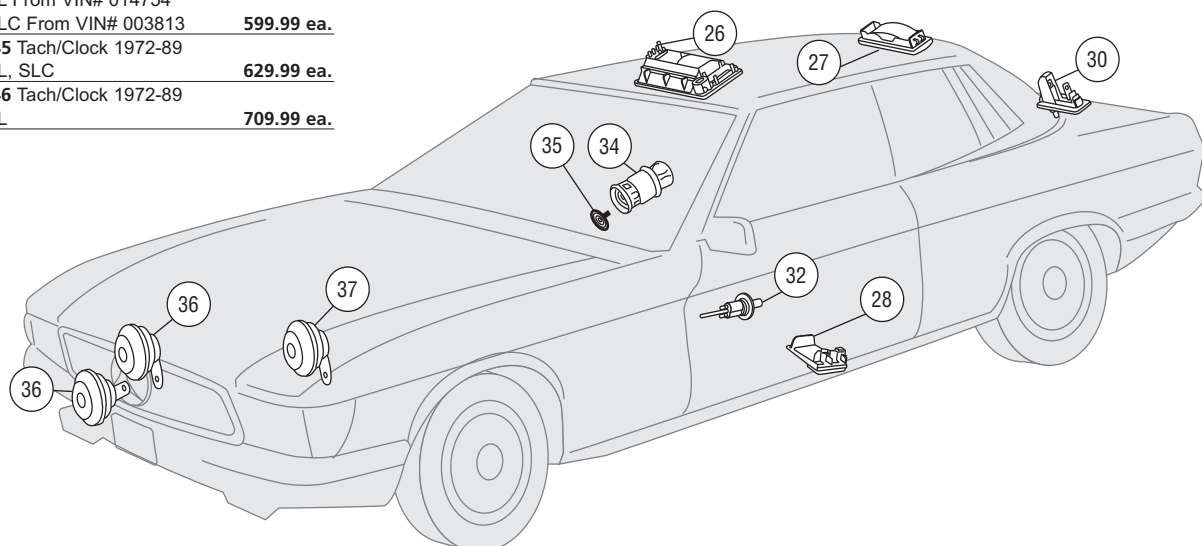

5. 82-123 Flasher Switch 1972-89 450SL To VIN# 042309 Federal ('77) To VIN# 043357 California ('77) 450SLC To VIN# 019097 Federal ('77) To VIN# 019056 California ('77) 111.99 ea.	21. 54-239 Instrument Cluster 450SL From VIN# 014755 450SLC From VIN# 003814 649.99 ea.	27. 82-082 Dome Light, Rear 1972-89 All SLC Models 29.99 ea.
5. 54-027 Flasher Relay 1972-89 450SL To VIN# 042309 Federal ('77) To VIN# 043357 California ('77) 450SLC To VIN# 019097 Federal ('77) To VIN# 019056 California ('77) 38.99 ea.	21. 54-264 Instrument Cluster 380SL, SLC 469.99 ea.	28. 82-204 Courtesy Light 1972-89 6.99 ea.
6. 82-016 Flasher Switch 1972-89 All Models From '82 15.99 ea.	23. 54-347 Oil Tube 450SL To VIN# 006974 450SLC To VIN# 000172 119.99 ea.	30. 82-184 Trunk Light Holder 1972-89 560SL Only 9.99 ea.
7. 82-084 Flasher Relay (Not Shown) 1972-89 All Models From '82 39.99 ea.	23. 54-348 Oil Tube 450SL From VIN# 006975 450SLC From VIN# 000173 114.99 ea.	30. 82-055 Trunk Light Switch 1972-89 560SL Only 6.99 ea.
8. 82-131 Mirror Switch 1972-89 All Models From '83 39.99 ea.	24. 54-201 Speedometer Cable 450SL To VIN# 012881 & From VIN# 031131 To VIN# 058371 Federal ('79) 450SLC To VIN# 002322 & From VIN# 013146 To VIN# 028330 Federal ('79) To VIN# 028374 Calif. ('79) 63.99 ea.	32. 82-278 Door Contact Switch, Left 1972-89 All SL Models To '85 97.99 ea.
10. 82-100 Dome Light Switch 1972-89 All Models To '82 24.99 ea.	24. 54-349 Speedometer Cable, Short From Sensor To Speedometer, (See Footnote 1) 20.99 ea.	32. 82-279 Door Contact Switch 1972-89 All SL Models To '85, Right Side Only 560SL Left & Right 26.99 ea.
10. 82-253 Dome Light Switch 1972-89 380SL From '83 560SL 65.99 ea.	24. 54-350 Speedometer Cable, 1972-89 Long From Transmission To Sensor, (See Footnote 1) 247.99 ea.	32. 82-280 Door Contact Switch 1972-89 450SLC To VIN# 008207, Left Side Only 17.99 ea.
11. 82-128 Antenna Switch 1972-89 All Models From '77 To '83 46.99 ea.	24. 54-351 Speedometer Cable, 1972-89 Short From Sensor To Speedometer, (See Footnote 2) 156.99 ea.	34. 82-290 Cigarette Lighter 1972-89 26.99 ea.
11. 82-135 Antenna Switch 1972-89 All Models From '84 39.99 ea.	24. 54-352 Speedometer Cable, 1972-89 Long From Transmission To Sensor, (See Footnote 2) 53.99 ea.	35. 82-314 Cigarette Lighter Spiral 9.99 ea.
12. 82-007 Rear Defrost Switch 19.99 ea.	24. 54-353 Speedometer Cable From Transmission To Sensor, (See Footnote 3) 197.99 ea.	36. 54-023 Horn, 335hz 1972-89 21.99 ea.
13. 82-009 Sunroof Switch 1972-89 All SLC Models 53.99 ea.	24. 54-354 Speedometer Cable 1972-89 From Sensor To Speedometer, (See Footnote 3) 197.99 ea.	36. 54-024 Horn, 400hz 1972-89 14.99 ea.
15. 54-122 Headlight Switch 1972-89 98.99 ea.	26. 82-338 Dome Light, Front 1972-89 450SLC To VIN# 019097 Federal To VIN# 019056 Calif. 20.99 ea.	Footnote 1 450SL From VIN# 012882 To VIN# 028299 Federal ('75) To VIN# 028292 Calif. ('75) 450SLC From VIN# 002323 To VIN# 011199 Federal ('75) To VIN# 011190 Calif. ('75)
16. 54-065 Headlight Switch Knob 6.99 ea.	26. 82-080 Dome Light, Front 1972-89 450SLC From VIN# 019098 Federal From VIN# 019057 Calif. 14.99 ea.	Footnote 2 450SL From VIN# 028300 Federal ('76) From VIN# 028293 Calif. ('76) To VIN# 031130 450SLC From VIN# 011200 Federal ('76) From VIN# 011191 Calif. ('76) To VIN# 013145
17. 54-097 Bulb Socket, Brown 1972-89 10.99 ea.		Footnote 3 450SL From VIN# 058721 Federal ('80) From VIN# 058397 Calif. ('80) 450SLC From VIN# 028331 Federal ('80) From VIN# 028375 Calif. ('80)
18. 54-212 Dash Light Dimmer 450SL From VIN# 014754 450SLC From VIN# 003813 380SL, SLC 560SL 154.99 ea.		
19. 54-289 Outside Temperature Sensor 1972-89 380SL, 1984-On 560SL, All 83.99 ea.		
20. 54-343 Clock 1972-89 450SL To VIN# 014753 450SL To VIN# 003812 349.99 ea.		
20. 54-344 Tach/Clock 1972-89 450SL From VIN# 014754 450SLC From VIN# 003813 599.99 ea.		
20. 54-345 Tach/Clock 1972-89 380SL, SLC 629.99 ea.		
20. 54-346 Tach/Clock 1972-89 560SL 709.99 ea.