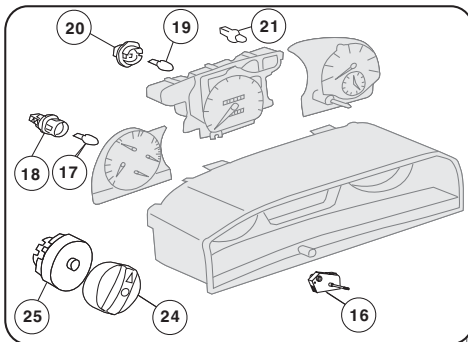

Switches / Gauges 1986-95

1. 82-181 Consol Win Switch Lft Frnt '86-'89	16.99 ea.
1. 82-181 Consol Win Switch Lft Rr '86-'89	16.99 ea.
1. 82-180 Consol Win Switch Rt Frnt '86-'89	11.99 ea.
1. 82-180 Consol Win Switch Rt Rear '86-'89	11.99 ea.
1. 82-532 Consol Win Switch Lft Frnt '90-'95	10.99 ea.
1. 82-532 Consol Win Switch Rt Frnt '90-'95	10.99 ea.
1. 82-530 Consol Win Switch Lft Rr '90-'95	13.99 ea.
1. 82-530 Consol Win Switch Rt Rr '90-'95	13.99 ea.
2. 82-282 Win Switch Rr Door Lft '86-'89	9.99 ea.
2. 82-283 Win Switch Rr Door Rt '86-'89	10.99 ea.
2. 82-530 Win Switch Rr Door '90-'95	13.99 ea.
3. 82-182 Window Lockout Safety Switch	21.99 ea.

4. 82-368 Fader Switch '86-'93	53.99 ea.
5. 82-191 Mirror Switch '86-'92	26.99 ea.
5. 82-529 Mirror Switch '93-'95	45.99 ea.
6. 82-212 Seat Heater Switch, Right Or Left	59.99 ea.
8. 82-132 Defroster Switch, Rear	31.99 ea.
10. 82-144 Air Recirculating Switch	41.99 ea.
11. 82-208 Hazard Switch	9.99 ea.

12. 82-536 ASD Switch, '90-'95	81.99 ea.
13. 82-143 Antenna Switch, '86-'90	36.99 ea.
14. 82-190 Sunroof Switch	47.99 ea.
15. 82-142 Dome Light Switch, Rear	22.99 ea.
16. 82-188 Dash Light Dimmer	32.99 ea.
17. 54-028 Bulb, 12V 3W	1.99 ea.
18. 54-097 Brown Bulb Socket, Requires 3 For Instrument Cluster, See 54-028	10.99 ea.
19. 54-029 Bulb, 12V 2W	1.99 ea.
20. 54-095 White Bulb Socket	5.99 ea.
21. 54-096 Black Socket With Bulb Turn Signal, Brake Wear, Parking Brake, High Beam, Fuel Warning, Engine Oil, Coolant Temperature	1.99 ea.
24. 54-065 Headlight Switch Knob	6.99 ea.
25. 54-266 Headlight Switch	29.99 ea.
26. 54-289 Outside Temperature Sensor	83.99 ea.