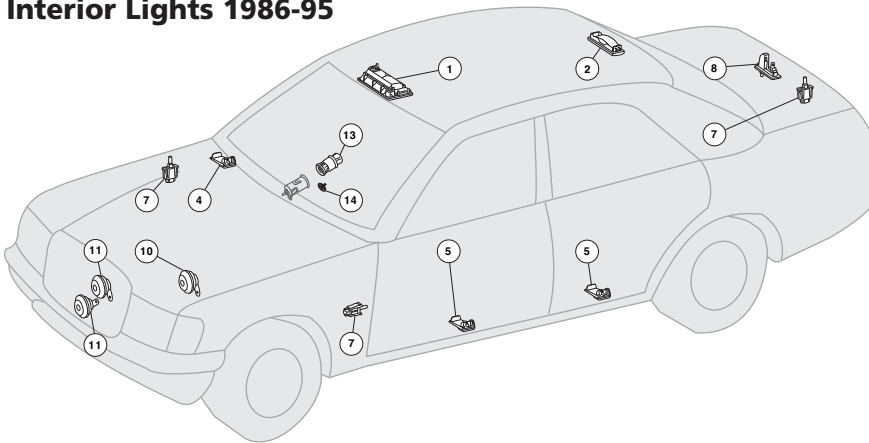

1986-95 260E / 300E2.6, 300D2.5, 300E2.8, 300E / E320, 300CE, 300TD, 300TE, 400E / E420, 500E / E500, E300D 124 Chassis

Interior Lights 1986-95

- | | |
|--|------------------|
| 1. 82-183 Dome Light, Front, Sedan, Wagon, Coupe | 90.99 ea. |
| 2. 82-133 Dome Light, Rear
All Models Except Wagon | 12.99 ea. |
| 4. 82-189 Glove Box Light | 6.99 ea. |
| 5. 82-192 Courtesy Light, Frnt & Rr Doors | 5.99 ea. |
| 7. 82-055 Door Contact Switch | 6.99 ea. |
| 8. 82-195 Trunk Light, All Except Wagon | 5.99 ea. |
| 10. 82-196 Horn, Alarm System
Thru '92, No 4Matic Or Coupes | 21.99 ea. |
| 11. 54-024 Horn High Pitch
400hz '86-'92 | 14.99 ea. |
| 11. 54-023 Horn Low Pitch
335hz '86-'92 | 21.99 ea. |
| 14. 82-314 Cigarette Element | 9.99 ea. |