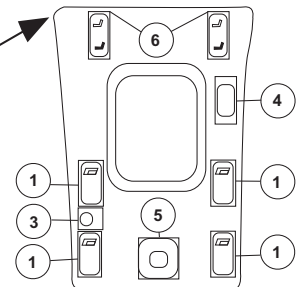

Switches / Gauges 1986-95

1. 82-181 Consol Win Switch Lft Frnt '86-'89	16.99 ea.
1. 82-181 Consol Win Switch Lft Rr '86-'89	16.99 ea.
1. 82-180 Consol Win Switch Rt Frnt '86-'89	11.99 ea.
1. 82-180 Consol Win Switch Rt Rear '86-'89	11.99 ea.
1. 82-532 Consol Win Switch Lft Frnt '90-'95	10.99 ea.
1. 82-532 Consol Win Switch Rt Frnt '90-'95	10.99 ea.
1. 82-530 Consol Win Switch Lft Rr '90-'95	13.99 ea.
1. 82-530 Consol Win Switch Rt Rr '90-'95	13.99 ea.
2. 82-282 Win Switch Rr Door Lft '86-'89	9.99 ea.
2. 82-283 Win Switch Rr Door Rt '86-'89	10.99 ea.
2. 82-530 Win Switch Rr Door '90-'95	13.99 ea.
3. 82-182 Window Lockout Safety Switch	21.99 ea.

4. 82-368 Fader Switch '86-'93	53.99 ea.
5. 82-191 Mirror Switch '86-'92	26.99 ea.
5. 82-529 Mirror Switch '93-'95	45.99 ea.
6. 82-212 Seat Heater Switch, Right Or Left	59.99 ea.
8. 82-132 Defroster Switch, Rear	31.99 ea.
10. 82-144 Air Recirculating Switch	41.99 ea.
11. 82-208 Hazard Switch	9.99 ea.

12. 82-536 ASD Switch, '90-'95	81.99 ea.
13. 82-143 Antenna Switch, '86-'90	36.99 ea.
14. 82-190 Sunroof Switch	47.99 ea.
15. 82-142 Dome Light Switch, Rear	22.99 ea.
16. 82-188 Dash Light Dimmer	32.99 ea.
17. 54-028 Bulb, 12V 3W	1.99 ea.
18. 54-097 Brown Bulb Socket, Requires 3 For Instrument Cluster, See 54-028	10.99 ea.
19. 54-029 Bulb, 12V 2W	1.99 ea.
20. 54-095 White Bulb Socket	5.99 ea.
21. 54-096 Black Socket With Bulb Turn Signal, Brake Wear, Parking Brake, High Beam, Fuel Warning, Engine Oil, Coolant Temperature	1.99 ea.
24. 54-065 Headlight Switch Knob	6.99 ea.
25. 54-266 Headlight Switch	29.99 ea.
26. 54-289 Outside Temperature Sensor	83.99 ea.