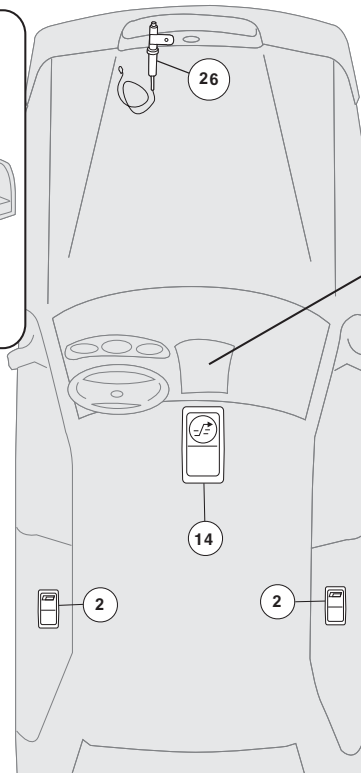

Switches / Gauges 1986-95

1. 82-181 Consol Win Switch Lft Frnt '86-'89	16.99 ea.
1. 82-181 Consol Win Switch Lft Rr '86-'89	16.99 ea.
1. 82-180 Consol Win Switch Rt Frnt '86-'89	11.99 ea.
1. 82-180 Consol Win Switch Rt Rear '86-'89	11.99 ea.
1. 82-532 Consol Win Switch Lft Frnt '90-'95	10.99 ea.
1. 82-532 Consol Win Switch Rt Frnt '90-'95	10.99 ea.
1. 82-530 Consol Win Switch Lft Rr '90-'95	13.99 ea.
1. 82-530 Consol Win Switch Rt Rr '90-'95	13.99 ea.
2. 82-282 Win Switch Rr Door Lft '86-'89	9.99 ea.
2. 82-283 Win Switch Rr Door Rt '86-'89	10.99 ea.
2. 82-530 Win Switch Rr Door '90-'95	13.99 ea.
3. 82-182 Window Lockout Safety Switch	21.99 ea.

4. 82-368 Fader Switch '86-'93	53.99 ea.
5. 82-191 Mirror Switch '86-'92	26.99 ea.
5. 82-529 Mirror Switch '93-'95	45.99 ea.
6. 82-212 Seat Heater Switch, Right Or Left	59.99 ea.
8. 82-132 Defroster Switch, Rear	31.99 ea.
10. 82-144 Air Recirculating Switch	41.99 ea.
11. 82-208 Hazard Switch	9.99 ea.

12. 82-536 ASD Switch, '90-'95	81.99 ea.
13. 82-143 Antenna Switch, '86-'90	36.99 ea.
14. 82-190 Sunroof Switch	47.99 ea.
15. 82-142 Dome Light Switch, Rear	22.99 ea.
16. 82-188 Dash Light Dimmer	32.99 ea.
17. 54-028 Bulb, 12V 3W	1.99 ea.
18. 54-097 Brown Bulb Socket, Requires 3 For Instrument Cluster, See 54-028	10.99 ea.
19. 54-029 Bulb, 12V 2W	1.99 ea.
20. 54-095 White Bulb Socket	5.99 ea.
21. 54-096 Black Socket With Bulb Turn Signal, Brake Wear, Parking Brake, High Beam, Fuel Warning, Engine Oil, Coolant Temperature	1.99 ea.
24. 54-065 Headlight Switch Knob	6.99 ea.
25. 54-266 Headlight Switch	29.99 ea.
26. 54-289 Outside Temperature Sensor	83.99 ea.