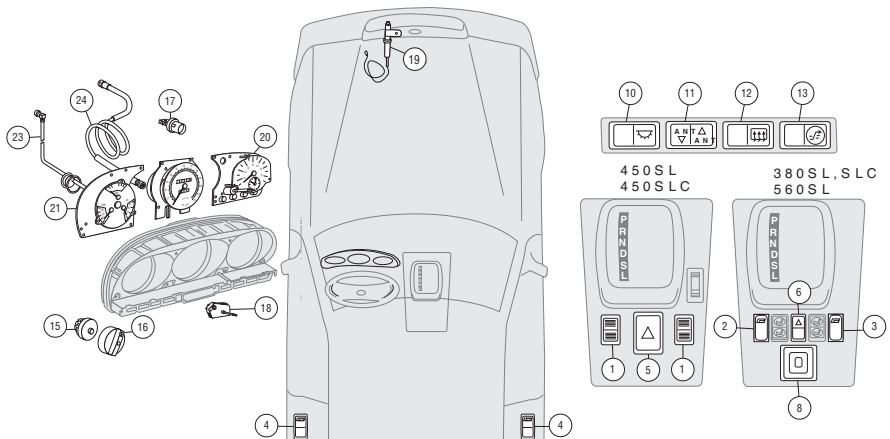

Switches / Dome Lights

1. **82-054** Window Switch 1972-89
  All SL Models To '81 **59.99 ea.**
1. **82-051** Window Switch, Front Left 1972-89
  All SLC Models **32.99 ea.**
1. **82-052** Window Switch, Front Right 1972-89
  All SLC Models **35.99 ea.**
2. **82-252** Window Switch, Left Or Right 1972-89
  380SL From '82
  560SL To VIN# A074847 **8.99 ea.**
2. **82-380** Window Switch, Left 1972-89
  560SL From VIN# A074848 **12.99 ea.**
3. **82-379** Window Switch, Right 1972-89
  560SL From VIN# A074848 **15.99 ea.**
4. **82-053** Window Switch, Rear 1972-89
  All SLC Models **36.99 ea.**

1972-89 Continued On Next Page