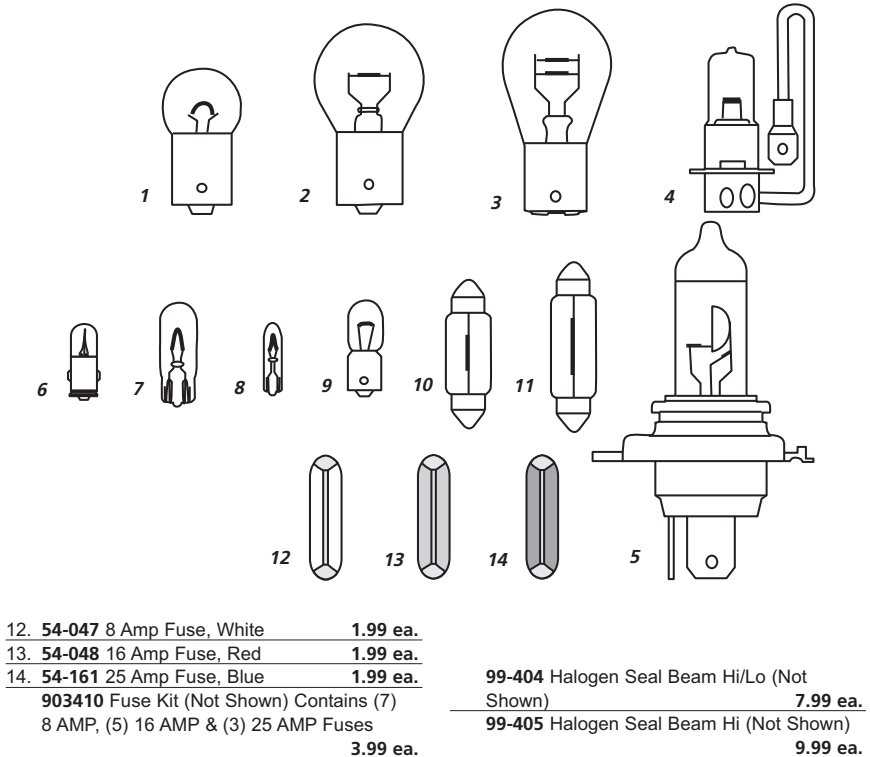

Bulbs / Fuses 1972-89

It is recommended that you use only German wattage bulbs in your Mercedes-Benz® automobile. Incorrect bulb application can damage expensive plastic parts and can even affect cruise control operation.

1. **82-096** 10 Watt Bulb, Tail Light **1.99 ea.**
2. **82-092** 21 Watt Bulb, Brake Light, Rear Turn Signal, Reverse Light **1.99 ea.**
3. **883085** 21/5 Watt Bulb, Front Turn Signal & Side Marker Light **1.99 ea.**
4. **883335** H3 Foglight Bulb 55W **8.99 pr.**
5. **883337** H4 Hella Headlight Bulb, 60/55 Watt, European Head Lights Only **10.95 pr.**
5. **883338** H4 Hella Headlight Bulb, 100/80 Watt, European Head Lights Only **11.99 pr.**
6. **883088** 2 Watt Bulb, Shifter & Ashtray Lighting **1.99 ea.**
7. **54-028** Large Dash Bulb **1.99 ea.**
8. **54-029** Small Dash Bulb **1.99 ea.**
9. **883084** 4 Watt Bulb, Rear Side Markers **1.99 ea.**
9. **82-232** Light Bulb For Third Stop Light, Reading Lights, Etc., Models From '89 **11.99 ea.**
10. **883096** 5 Watt Festoon Bulb, License Plate Light, Glove Box Light, Sun Visor **1.99 ea.**
11. **802583** 10 Watt Festoon Bulb, Dome Light & Trunk Light **1.99 ea.**

12. **54-047** 8 Amp Fuse, White **1.99 ea.**
  13. **54-048** 16 Amp Fuse, Red **1.99 ea.**
  14. **54-161** 25 Amp Fuse, Blue **1.99 ea.**
2. **903410** Fuse Kit (Not Shown) Contains (7) 8 AMP, (5) 16 AMP & (3) 25 AMP Fuses **3.99 ea.**

1. **99-404** Halogen Seal Beam Hi/Lo (Not Shown) **7.99 ea.**
2. **99-405** Halogen Seal Beam Hi (Not Shown) **9.99 ea.**

Bulbs / Fuses 1977-85

It is recommended that you use only German wattage bulbs in your Mercedes-Benz® automobile. Incorrect bulb application can damage expensive plastic parts and can even affect cruise control operation.

1. **82-096** 10 Watt Bulb, Tail light **1.99 ea.**
2. **82-092** 21 Watt Bulb, Brake Light, Rear Turn Signal, Reverse Light **1.99 ea.**
3. **883085** 21/5 Watt Bulb, Front Turn Signal & Side Marker Light **1.99 ea.**
4. **883335** H3 Foglight Bulb 55W **8.99 pr.**
5. **883337** H4 Hella Headlight Bulb 60/55 Watt, Fits 99-091 **10.95 pr.**
5. **883338** H4 Hella Headlight Bulb 100/80 Watt, Fits 99-091 **11.99 pr.**
6. **883088** 2 Watt Bulb, Shifter & Ashtray Lighting **1.99 ea.**
7. **54-028** Large Dash Bulb **1.99 ea.**
8. **54-029** Small Dash Bulb **1.99 ea.**
9. **883084** 4 Watt Bulb Rear Side Markers **1.99 ea.**
10. **883096** 5 Watt Festoon Bulb, License Plate Light, Glove Box Light, Sun Visor **1.99 ea.**
11. **82-184** 10 Watt Festoon Bulb Dome Light & Trunk Light **1.99 ea.**
12. **54-046** 50 Amp Glow Plug Fuse, To Mid '80 **1.99 ea.**