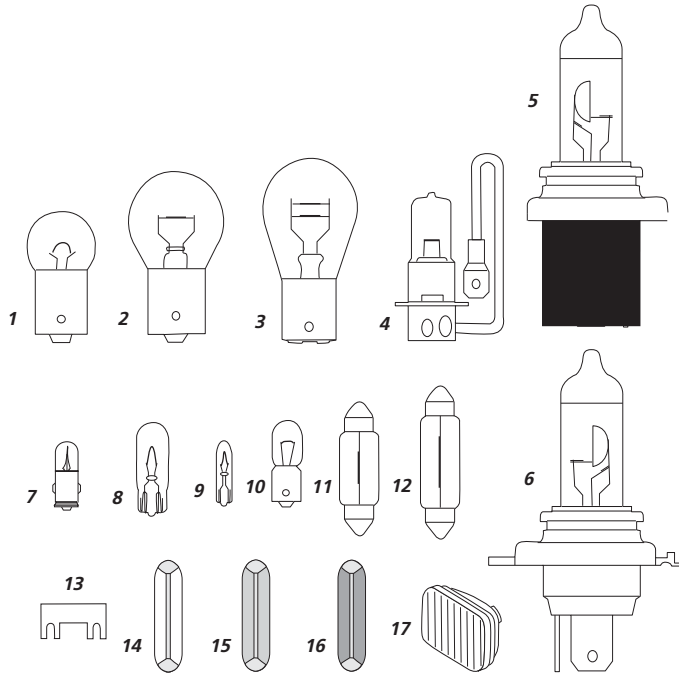

Bulbs 1981-91

It is recommended that you use only German wattage bulbs in your Mercedes-Benz® automobile. Incorrect bulb application can damage expensive plastic parts and can even affect cruise control operation.

1. **82-096** 10 Watt Bulb, Tail Light **1.99 ea.**
2. **82-092** 21 Watt Bulb **1.99 ea.**
  Brake Light, Rear Turn Signal, Reverse Light
3. **883085** 21/5 Watt Bulb **0.99 ea.**
  Front Turn Signal & Side Marker Light
4. **802033** H3 Foglight Bulb 55W **8.99 ea.**
5. **802526** H5 Hella Headlight Bulb (9004)
  All Models From '86 **8.99 ea.**
6. **802035** H4 Hella Headlight Bulb
  60/55 Watt, Fits 99-092 **10.95 ea.**
6. **802029** H4 Hella Headlight Bulb
  100/80 Watt, Fits 99-092 **11.99 ea.**
7. **883088** 2 Watt Bulb, Ashtray Lighting **1.99 ea.**
8. **54-028** Large Dash Bulb **1.99 ea.**
9. **54-029** Small Dash Bulb, Shift Knob **1.99 ea.**
10. **883084** 4 Watt Bulb 1981-91
  Rear Side Markers **1.99 ea.**
10. **82-232** Light Bulb 1981-91
  For 3rd Stop Light, Reading Lights, Etc.
  Models From '89 **11.99 ea.**
11. **883096** 5 Watt Festoon Bulb 1981-91
  License Plate Light, Glove Box Light, Sun
  Visor **1.99 ea.**
12. **802583** 10 Watt Festoon Bulb 1981-91
  Dome Light & Trunk Light **1.99 ea.**
13. **54-188** 30 Amp Strip Fuse 1981-91
  To Mid '80 **1.99 ea.**

13. **54-046** 50 Amp Glow Plug Fuse
  To Mid '80 **1.99 ea.**
13. **54-118** 80 Amp Glow Plug Fuse
  From Mid '80 **1.99 ea.**
14. **54-047** 8 Amp Fuse, White **0.99 ea.**
15. **54-048** 16 Amp Fuse, Red **1.99 ea.**
16. **54-161** 25 Amp Fuse, Blue **1.99 ea.**

17. **99-048** Sealed Beam Headlight
  All Models Thru '85 **11.99 ea.**
  903410 Fuse Kit (Not Shown)
  Contains (7) 8 AMP, (5) 16 AMP & (3) 25
  AMP Fuses **3.99 ea.**
  903767 Fuse, GM Type (Not Shown)
  For Overload Protection Relay, Pack Of 15
  4.99 set

Seat Switches 1981-91

1. **82-017** Seat Adjustment Switch
  Rt Front (All Models To '83 W/O Memory
  Req Kit 82-017K) **127.99 ea.**
1. **82-018** Seat Adj Switch, Left Front
  (All Models To '83 W/O Memory Req Kit
  82-018K) **144.99 ea.**
  82-017K Seat Switch Installation Kit
  (Not Shown) All Models To '83 (Required For
  #82-017) **54.99 ea.**
  82-018K Seat Switch Installation Kit
  (Not Shown) All Models To '83 (Required For
  #82-018) **54.99 ea.**
1. **82-321** Seat Adj Switch, Left Front
  '84 Models Only
  Left Front Door, With Memory **109.99 ea.**
1. **82-322** Seat Adj Switch, Left Front
  Left Front Door, With Memory
  All Models From '85 **127.99 ea.**
1. **82-017** Seat Adj Switch, Right Front
  Right Front Door, W/O Memory, All '84
  Models & '85 300SD/380SE **127.99 ea.**
1. **82-328** Seat Adj Switch, Right Front
  Right Front Door, With Memory, All Models
  From '85 Except 300SD, 380SE **119.99 ea.**
3. **82-218** Left "Headrest" Knob **4.99 ea.**