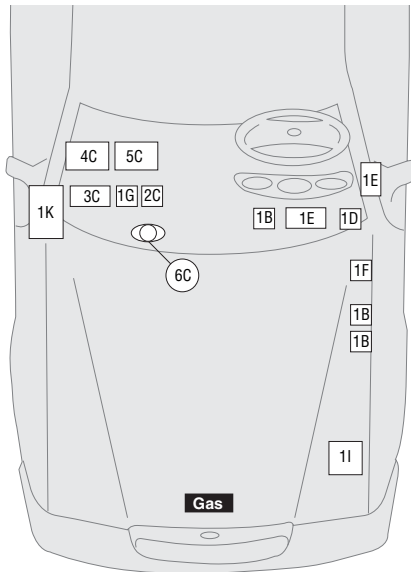

Relays 1977-85

- 1A. **54-039** Glow Plug Relay, All Mod To '79
  191.99 ea.
- 2A. **54-003** Glow Plug Relay, All Models '80
  424.99 ea.
- 2A. **54-041** Glow Plug Relay, 240D From '81
  86.99 ea.
- 2A. **54-042** Glow Plug Relay
  All Turbo Models; 300D From '81
  300CD From '81; 300TD From '81 **137.00 ea.**
- **54-046** 50 Amp Glow Plug Fuse
  All Models To '79 **1.99 ea.**
- **54-118** 80 Amp Glow Plug Fuse
  All Models From '80 **1.99 ea.**
- 1B. **54-022** Ice Cube Relay (5 Pin)
  Auxiliary Fan, Window Regulator **17.99 ea.**
- 2B. **54-078** Auxiliary Fan Relay, (6 Pin)
  240D From '82 **43.99 ea.**
- 1C. **54-271** Cut-Off Relay, A/C Comp
  All Turbos From '85 **154.99 ea.**
- 2C. **82-308** Multi-Use Relay (5 Spade
  Connectors), Heater Motor, A/C 280E, CE;
  All 300 Nonturbos; 300TD Turbo **13.99 ea.**
- 3C. **83-065** Climate Control Amplifier, All Models
  To '80, Except 230; No Turbos **109.99 ea.**
- 4C. **83-119** Temp Control Relay, 280E '81;
  280CE '81; All 300 Models From '81
  149.99 ea.
- 5C. **83-120** Blower Control Relay, 280E '81;
  280CE '81; All Turbos, 300D Non-Turbo
  From VIN# 229856 **133.99 ea.**
- 6C. **82-310** Diode Switch
  All Models To '80, Except 230 **179.99 ea.**
- 1D. **82-297** Defroster Relay **62.99 ea.**
- 1E. **82-313** Wiper Imp Relay, All Mod To '80
  124.99 ea.
- 1E. **82-083** Wiper Impulse Relay
  All Models From '81 **29.99 ea.**
- 1E. **54-133** Seat Belt Relay
  All Models From '78 **105.99 ea.**