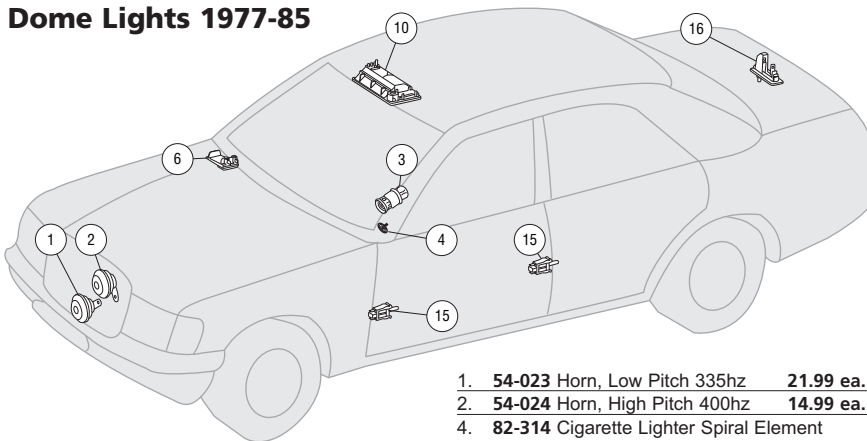

1977-85 Continued

10. **54-299** Headlight Knob, All Mod To '80 **4.99 ea.**
10. **54-065** Headlight Switch Knob
  All Models From '81 **6.99 ea.**
11. **54-122** Headlight Rotary Switch **98.99 ea.**
12. **54-025** Dash Light
  Dimmer (Potentiometer) **92.99 ea.**
15. **82-006** Rear Dome Light Switch
  All Models Except TD **13.99 ea.**
15. **82-170** Rear Dome Light Switch
  300TD From VIN# 015182
  Turbo 300TD Models **44.99 ea.**
16. **82-416** Wiper Switch, Rear
  300TD Nonturbo To VIN# 015181 **65.99 ea.**

16. **82-417** Wiper Switch, Rear
  300TD Nonturbo From VIN# 015182
  300TD Turbo **71.99 ea.**
17. **82-011** Antenna Switch
  All Models To '83 **52.99 ea.**
17. **82-168** Antenna Switch
  All Models From '84 **46.99 ea.**
18. **82-010** Sun Roof Switch, All Models **44.99 ea.**
19. **82-008** Rear Defrost Switch
  All Models **19.99 ea.**
25. **82-131** Mirror Switch
  All Coupes From '82
  All Sedans & Wagons From '83 **4.99 ea.**
26. **82-016** Hazard Flasher Switch, All Models
  From '82, Uses Relay # 82-084 **15.99 ea.**

27. **82-051** Window Switch, Left Front
  All Models To '81 **32.99 ea.**
28. **82-014** Window Switch, Left Front
  All Models From '82 **21.99 ea.**
29. **82-052** Window Switch, Right Front
  All Models To '81 **35.99 ea.**
30. **82-013** Window Switch, Right Front
  All Models From '82 **21.99 ea.**
31. **82-053** Window Switch, Rear
  Models To '81 **36.99 ea.**
31. **82-015** Window Switch, Rear
  All Models From '82 **9.99 ea.**

Dome Lights 1977-85

1. **54-023** Horn, Low Pitch 335hz **21.99 ea.**
2. **54-024** Horn, High Pitch 400hz **14.99 ea.**
4. **82-314** Cigarette Lighter Spiral Element
  9.99 ea.
6. **82-204** Glove Box Light, All Models **6.99 ea.**

10. **82-080** Dome Light, Front, All Models To '82 **14.99 ea.**
10. **82-081** Dome Light, Front, All Mod From '83 **65.99 ea.**
11. **82-082** Dome Light, Rear
  All Models To '82, Except Wagons **29.99 ea.**
11. **82-133** Dome Light, Rear, All Models From
  '83, Except Wagons **12.99 ea.**
15. **82-055** Contact Swtch For Courtesy Lights
  2 Spade Terminals, All Models **6.99 ea.**
15. **82-279** Contact Swtch For Courtesy Lights
  Coupes, 2 Pole Terminals, No Vacuum Lead **26.99 ea.**
16. **82-184** Trunk Light Holder
  All Models, Except TD **9.99 ea.**
16. **82-055** Trunk Light Switch **6.99 ea.**

Relays 1981-91

- 54-022 ABS Servo Relay, On The ABS Unit
  All Models To VIN# A215295 (Mid '86) **17.99 ea.**
- 54-080 ABS Servo Relay, On The ABS Unit
  All Models From VIN# A215296 (Mid '86) **34.99 ea.**
- 54-271 A/C Compressor Cut-Off Relay Right Of
  Brake Booster, 300SD '85 **154.99 ea.**
- 54-310 A/C Compressor Relay 1981-91
  Right Of Brake Booster, All V8 Models
  From '86 **154.99 ea.**
- 54-171 A/C Compressor Cut-Off Relay Right Of
  Brake Booster, 300SDL **146.99 ea.**
- 54-026 A/C Compressor Cut-Off Relay Right Of
  Brake Booster, 350SD,SDL **309.99 ea.**
- 54-168 A/C Compressor Cut-Off Relay 1981-91
  300SE, SEL To '89 **129.99 ea.**
- 82-205 Air Bag Sensor Air, Bag & Belt Lock
  Retractor For Single Air Bag
  All Models From '88 Except 300SDL **1949.99 ea.**
- 82-140 Alarm Control Unit, 300SD, 380SE;
  500SEL, 500SEC To '85 **299.99 ea.**

- 83-120 Blower Control Relay, Black Box On
  Blower Housing, All Models To '85 **133.99 ea.**
- 82-426 Blower Control Relay 1981-91
  Black Box On Blower Housing, All
  Models From '86 **272.99 ea.**
- 83-299 Climate Control Temp Rgltr Relay
  Silver Box On Blower Housing, All
  Models To '85 **244.99 ea.**
- 54-112 Engine Relay, On The ABS Unit 1981-91
  All Models From VIN# A215296 (Mid '86) **52.99 ea.**
- 82-084 Flasher Relay, Behind Instrument Cluster,
  All Models To '85 **39.99 ea.**
- 54-213 Fuel Pump Relay 1981-91
  6-Pole, Controls Fuel Pump/Warmup
  Compensator/Eng RPM, Right Of Brake
  Booster 380SEL '81 **154.99 ea.**
- 54-214 Fuel Pump Relay, Right Of Brake Booster
  380SEL, SEC To '82 **97.99 ea.**
- 54-215 Fuel Pump Relay
  Right Of Brake Booster, All V8 Models
  From '83 To '85 **106.99 ea.**
- 54-157 Fuel Pump Relay, Right Of Brake
  Booster, 300SE, SEL **79.99 ea.**