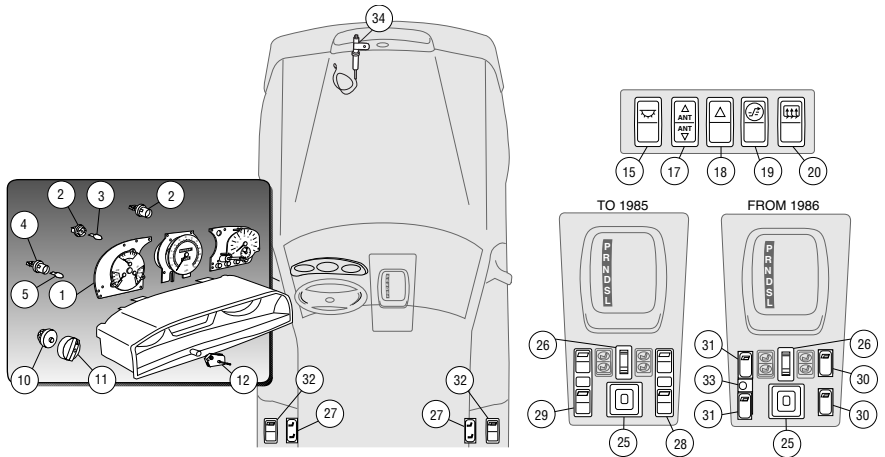

1. 54-329 Instrument Cluster, Fuel/Oil/Temp 300SD From '84	819.99 ea.	25. 82-012 Mirror Adjustment Switch All Models '81-'85	23.99 ea.	31. 82-181 Electric Window Switch 1981-91 Center Console, Left, 2 Per Car All Models From '86	16.99 ea.
1. 54-265 Instrument Cluster, Fuel/Oil/Temp 380SEL, 380SEC	469.99 ea.	25. 82-191 Mirror Adjustment Switch All Models From '86	26.99 ea.	32. 82-015 Rear Window Switch 1981-91 Rear Door, '81-'85 Sedans	9.99 ea.
2. 54-096 Black Socket With Bulb	1.99 ea.	26. 82-368 Radio Fader Switch All Models From '86	53.99 ea.	32. 82-207 Electric Window Switch 1981-91 Left Rear Door, Sedans From '86	9.99 ea.
3. 54-029 Instrument Light Bulb With Socket, Frosted Bulb, All Models	1.99 ea.	27. 82-462 Rocker Switch, Right Rear Seat Adjustment, Right, All Sedans	54.99 ea.	32. 82-187 Electric Window Switch Right Rear Door, Sedans From '86	19.99 ea.
4. 54-097 Brown Bulb Socket	10.99 ea.	28. 82-013 Electric Window Switch, Right Double, Without Lockout, '81-'85 Models	21.99 ea.	33. 82-182 Window Safety Switch All Models From '86	21.99 ea.
5. 54-028 Instrument Light Bulb 1981-91 Cluster Lighting & Charge Lights	1.99 ea.	29. 82-014 Electric Window Switch, Left Double, With Lockout, '81-'85 Models	21.99 ea.	34. 54-289 Outside Temperature Sensor	83.99 ea.
10. 54-065 Headlight Knob 1981-91	6.99 ea.	30. 82-180 Electric Window Switch 1981-91 Center Console, Right, 2 Per Car All Models From '86	11.99 ea.		
11. 54-122 Headlight Rotary Switch 1981-91 All Models To '85	98.99 ea.				
11. 54-266 Headlight Rotary Switch 1981-91 All Models From '86	29.99 ea.				
12. 54-172 Potentiometer 1981-91 Controls Instrument Panel Lighting All Models & 560SEC To VIN# A491584 ('89)	74.99 ea.				
12. 54-334 Potentiometer 1981-91 Controls Instrument Panel Lighting 560SEC From VIN# A491585 ('90)	179.99 ea.				
15. 82-006 Rear Dome Light Switch	13.99 ea.				
17. 82-011 Antenna Switch 1981-91 All Models To '83	52.99 ea.				
17. 82-168 Antenna Switch All Models From '84 To '90	46.99 ea.				
18. 82-016 Hazard Warning Switch	15.99 ea.				
19. 82-010 SunRoof Switch, All Mod To '85	44.99 ea.				
19. 82-190 SunRoof Switch All Models From '86	47.99 ea.				
20. 82-008 Defroster Switch	19.99 ea.