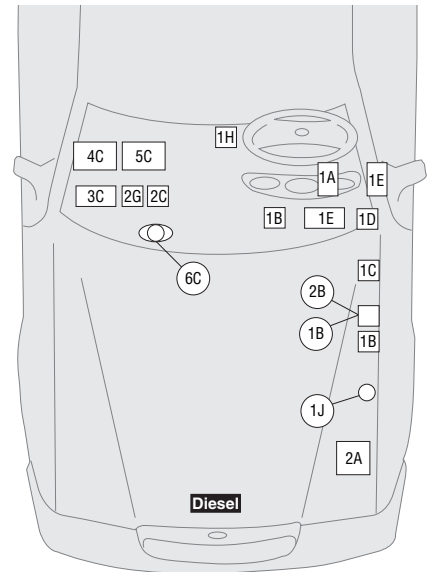

Relays 1977-85

- 1A. **54-039** Glow Plug Relay, All Mod To '79
  191.99 ea.
- 2A. **54-003** Glow Plug Relay, All Models '80
  424.99 ea.
- 2A. **54-041** Glow Plug Relay, 240D From '81
  86.99 ea.
- 2A. **54-042** Glow Plug Relay
  All Turbo Models; 300D From '81
  300CD From '81; 300TD From '81 **137.00 ea.**
- **54-046** 50 Amp Glow Plug Fuse
  All Models To '79 **1.99 ea.**
- **54-118** 80 Amp Glow Plug Fuse
  All Models From '80 **1.99 ea.**
- 1B. **54-022** Ice Cube Relay (5 Pin)
  Auxiliary Fan, Window Regulator **17.99 ea.**
- 2B. **54-078** Auxiliary Fan Relay, (6 Pin)
  240D From '82 **43.99 ea.**
- 1C. **54-271** Cut-Off Relay, A/C Comp
  All Turbos From '85 **154.99 ea.**
- 2C. **82-308** Multi-Use Relay (5 Spade
  Connectors), Heater Motor, A/C 280E, CE;
  All 300 Nonturbos; 300TD Turbo **13.99 ea.**
- 3C. **83-065** Climate Control Amplifier, All Models
  To '80, Except 230; No Turbos **109.99 ea.**
- 4C. **83-119** Temp Control Relay, 280E '81;
  280CE '81; All 300 Models From '81
  149.99 ea.
- 5C. **83-120** Blower Control Relay, 280E '81;
  280CE '81; All Turbos, 300D Non-Turbo
  From VIN# 229856 **133.99 ea.**
- 6C. **82-310** Diode Switch
  All Models To '80, Except 230 **179.99 ea.**
- 1D. **82-297** Defroster Relay **62.99 ea.**
- 1E. **82-313** Wiper Imp Relay, All Mod To '80
  124.99 ea.
- 1E. **82-083** Wiper Impulse Relay
  All Models From '81 **29.99 ea.**
- 1E. **54-133** Seat Belt Relay
  All Models From '78 **105.99 ea.**