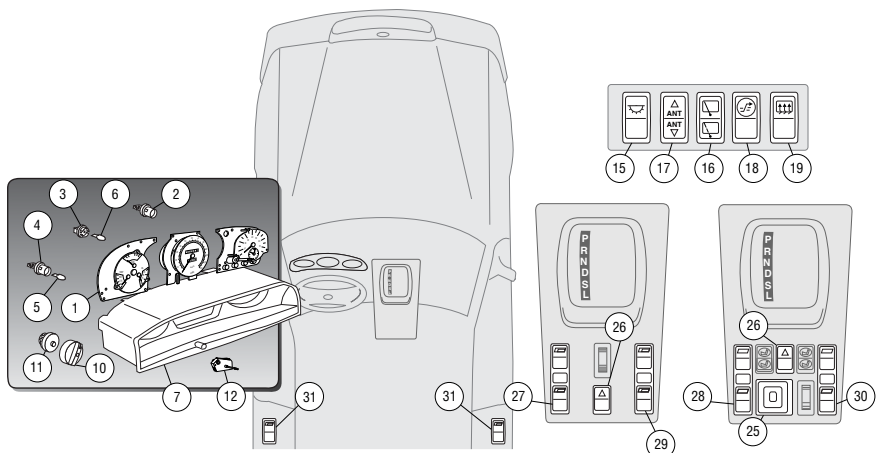

Switches 1977-85

1. **54-252** Instrument Clstr (Fuel/Oil/Temp)
  240D To VIN# 306958
  All Models From '83 **549.99 ea.**
2. **54-095** White Bulb Socket
  Pre-Glow Indicator, All Diesel Models From
  '85, See Bulb 54-029, O2 Sensor, 280CE To
  VIN# 016923, California **5.99 ea.**
3. **54-096** Black Socket With Bulb, Turn Signal,
  Brake Wear, Parking Brake, High Beam,
  Fuel Low, Eng Oil, Coolant Temp, (6 Req)
  All Models, See Bulb 54-029 **1.99 ea.**
4. **54-097** Brown Bulb Socket
  Req 3 For Instrument Cluster, All Models,
  See 54-028 **10.99 ea.**
5. **54-028** Bulb, 12v3w
  Cluster Lighting & Charge Lights, Qty 3
  Total, All Mod **1.99 ea.**
6. **54-029** Bulb, Instrument Cluster, All Models
  (6 Required) **1.99 ea.**