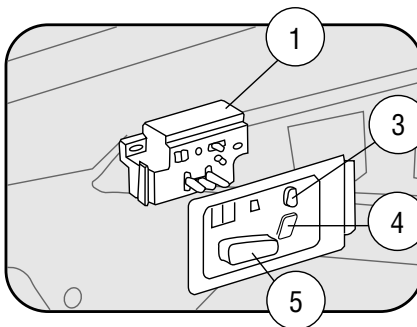

3. **82-217** Right "Headrest" Knob **3.99 ea.**
4. **82-113** Left "Back Rest"
  Knob To '83 **4.99 ea.**
4. **82-112** Right "Back Rest"
  Knob To '83 **4.99 ea.**
4. **82-109** Left "Back Rest"
  Knob From '84 **4.99 ea.**
4. **82-108** Rt "Back Rest"
  Knob From '84 **5.99 ea.**
5. **82-111** Left "Seat Bottom" Knob **5.99 ea.**
5. **82-110** Right "Seat Bottom" Knob **5.99 ea.**

PERFORMANCE

Largest Selection Anywhere!

At Performance Products you'll find thousands of the items you need to fuel your passion. Don't see what you need in our catalog? Log onto our website www.PerformanceProducts4benz.com for thousands more items.