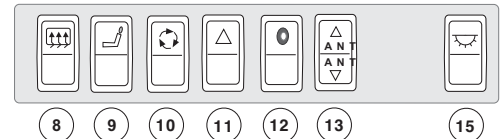

Switches / Gauges 1986-95

1. 82-181 Consol Win Switch Lft Frnt '86-'89	16.99 ea.
1. 82-181 Consol Win Switch Lft Rr '86-'89	16.99 ea.
1. 82-180 Consol Win Switch Rt Frnt '86-'89	11.99 ea.
1. 82-180 Consol Win Switch Rt Rear '86-'89	11.99 ea.
1. 82-532 Consol Win Switch Lft Frnt '90-'95	10.99 ea.
1. 82-532 Consol Win Switch Rt Frnt '90-'95	10.99 ea.
1. 82-530 Consol Win Switch Lft Rr '90-'95	13.99 ea.
1. 82-530 Consol Win Switch Rt Rr '90-'95	13.99 ea.
2. 82-282 Win Switch Rr Door Lft '86-'89	9.99 ea.
2. 82-283 Win Switch Rr Door Rt '86-'89	10.99 ea.
2. 82-530 Win Switch Rr Door '90-'95	13.99 ea.
3. 82-182 Window Lockout Safety Switch	21.99 ea.

4. 82-368 Fader Switch '86-'93	53.99 ea.
5. 82-191 Mirror Switch '86-'92	26.99 ea.
5. 82-529 Mirror Switch '93-'95	45.99 ea.
6. 82-212 Seat Heater Switch, Right Or Left	59.99 ea.
8. 82-132 Defroster Switch, Rear	31.99 ea.
10. 82-144 Air Recirculating Switch	41.99 ea.
11. 82-208 Hazard Switch	9.99 ea.

12. 82-536 ASD Switch, '90-'95	81.99 ea.
13. 82-143 Antenna Switch, '86-'90	36.99 ea.
14. 82-190 Sunroof Switch	47.99 ea.
15. 82-142 Dome Light Switch, Rear	22.99 ea.
16. 82-188 Dash Light Dimmer	32.99 ea.
17. 54-028 Bulb, 12V 3W	1.99 ea.
18. 54-097 Brown Bulb Socket, Requires 3 For Instrument Cluster, See 54-028	10.99 ea.
19. 54-029 Bulb, 12V 2W	1.99 ea.
20. 54-095 White Bulb Socket	5.99 ea.
21. 54-096 Black Socket With Bulb Turn Signal, Brake Wear, Parking Brake, High Beam, Fuel Warning, Engine Oil, Coolant Temperature	1.99 ea.
24. 54-065 Headlight Switch Knob	6.99 ea.
25. 54-266 Headlight Switch	29.99 ea.
26. 54-289 Outside Temperature Sensor	83.99 ea.