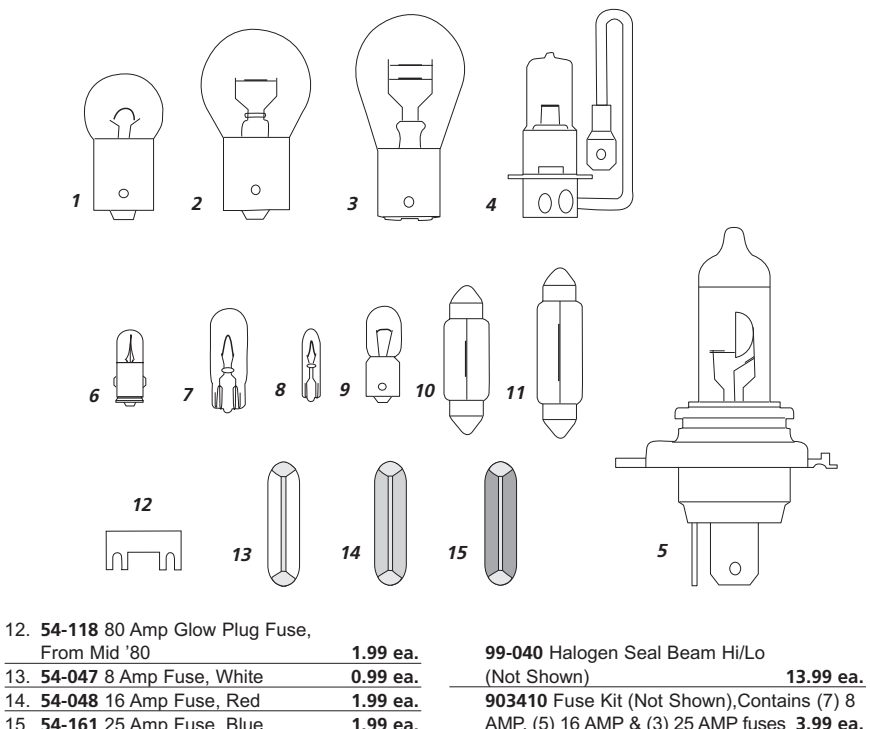

12. **54-118** 80 Amp Glow Plug Fuse, From Mid '80 **1.99 ea.**
13. **54-047** 8 Amp Fuse, White **0.99 ea.**
14. **54-048** 16 Amp Fuse, Red **1.99 ea.**
15. **54-161** 25 Amp Fuse, Blue **1.99 ea.**

1. **99-040** Halogen Seal Beam Hi/Lo (Not Shown) **13.99 ea.**
2. **903410** Fuse Kit (Not Shown), Contains (7) 8 AMP, (5) 16 AMP & (3) 25 AMP fuses **3.99 ea.**