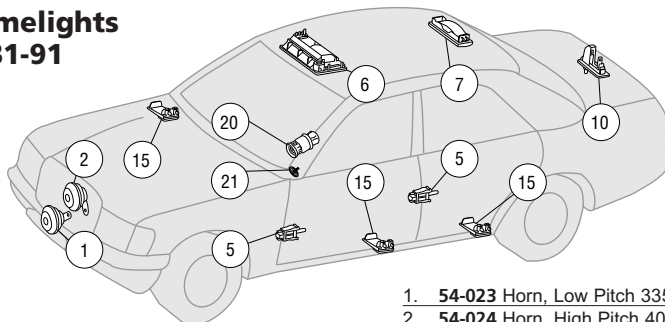

Domelights 1981-91